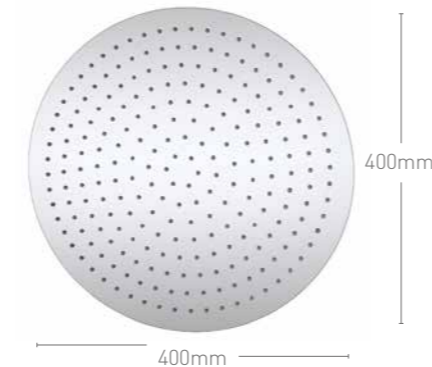

SH046 Shower Head & Ceiling Arm £149
SLH006 Shower Head £126