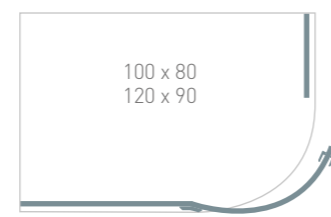

I-ZONE QUADRANT

8MM

Key Features:

Rise/fall hinges

Concealed fixings

20mm adjustment

Support bar

Magnetic door seal

Shower tray or wetroom compatible

Polished aluminium finish

Polished chrome hardware

8mm safety glass

Easyclean protection

Lifetime guarantee

Size	Adjustment	Door Opening	Height	Glass Thickness	Hinge Hand	Enclosure Only Code	Enclosure Only Price	Enclosure, Tray & Waste Code	Enclosure, Tray & Waste Price
90 x 90	86.5-88.5/86.5-88.5	60	200	8mm	LH	EN015	£874	TE015	£1051
90 x 90	86.5-88.5/86.5-88.5	60	200	8mm	RH	EN016	£874	TE016	£1051
100 x 80	86.5-88.5/106.5-108.5	60	200	8mm	LH	EN017	£876	TE017	£1085
100 x 80	86.5-88.5/106.5-108.5	60	200	8mm	RH	EN018	£876	TE018	£1085
120 x 90	86.5-88.5/116.5-118.5	60	200	8mm	LH	EN019	£942	TE019	£1204
120 x 90	86.5-88.5/116.5-118.5	60	200	8mm	RH	EN020	£942	TE020	£1204

* All enclosure and tray packs include waste.

LH Hinge