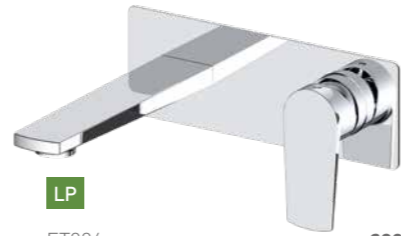

LP
ET006 £200
2 Hole Wall Mounted Basin Mixer