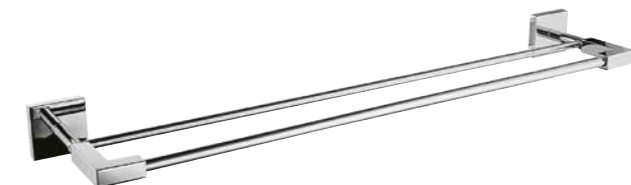

A07003  
**Cup & Holder**  
Brass & Ceramic  
£37

A07011  
**Towel Bar**  
Brass 60cm  
£44

A07001  
**Toilet Brush & Holder**  
Brass & Ceramic  
£43

A07012  
**Double Towel Bar**  
Brass 60cm  
£69

A07002  
**Paper Holder**  
Brass  
£44