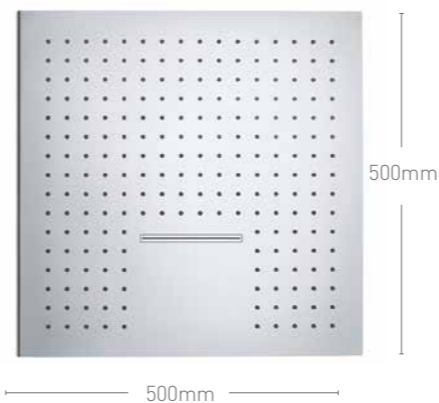

Rain Option