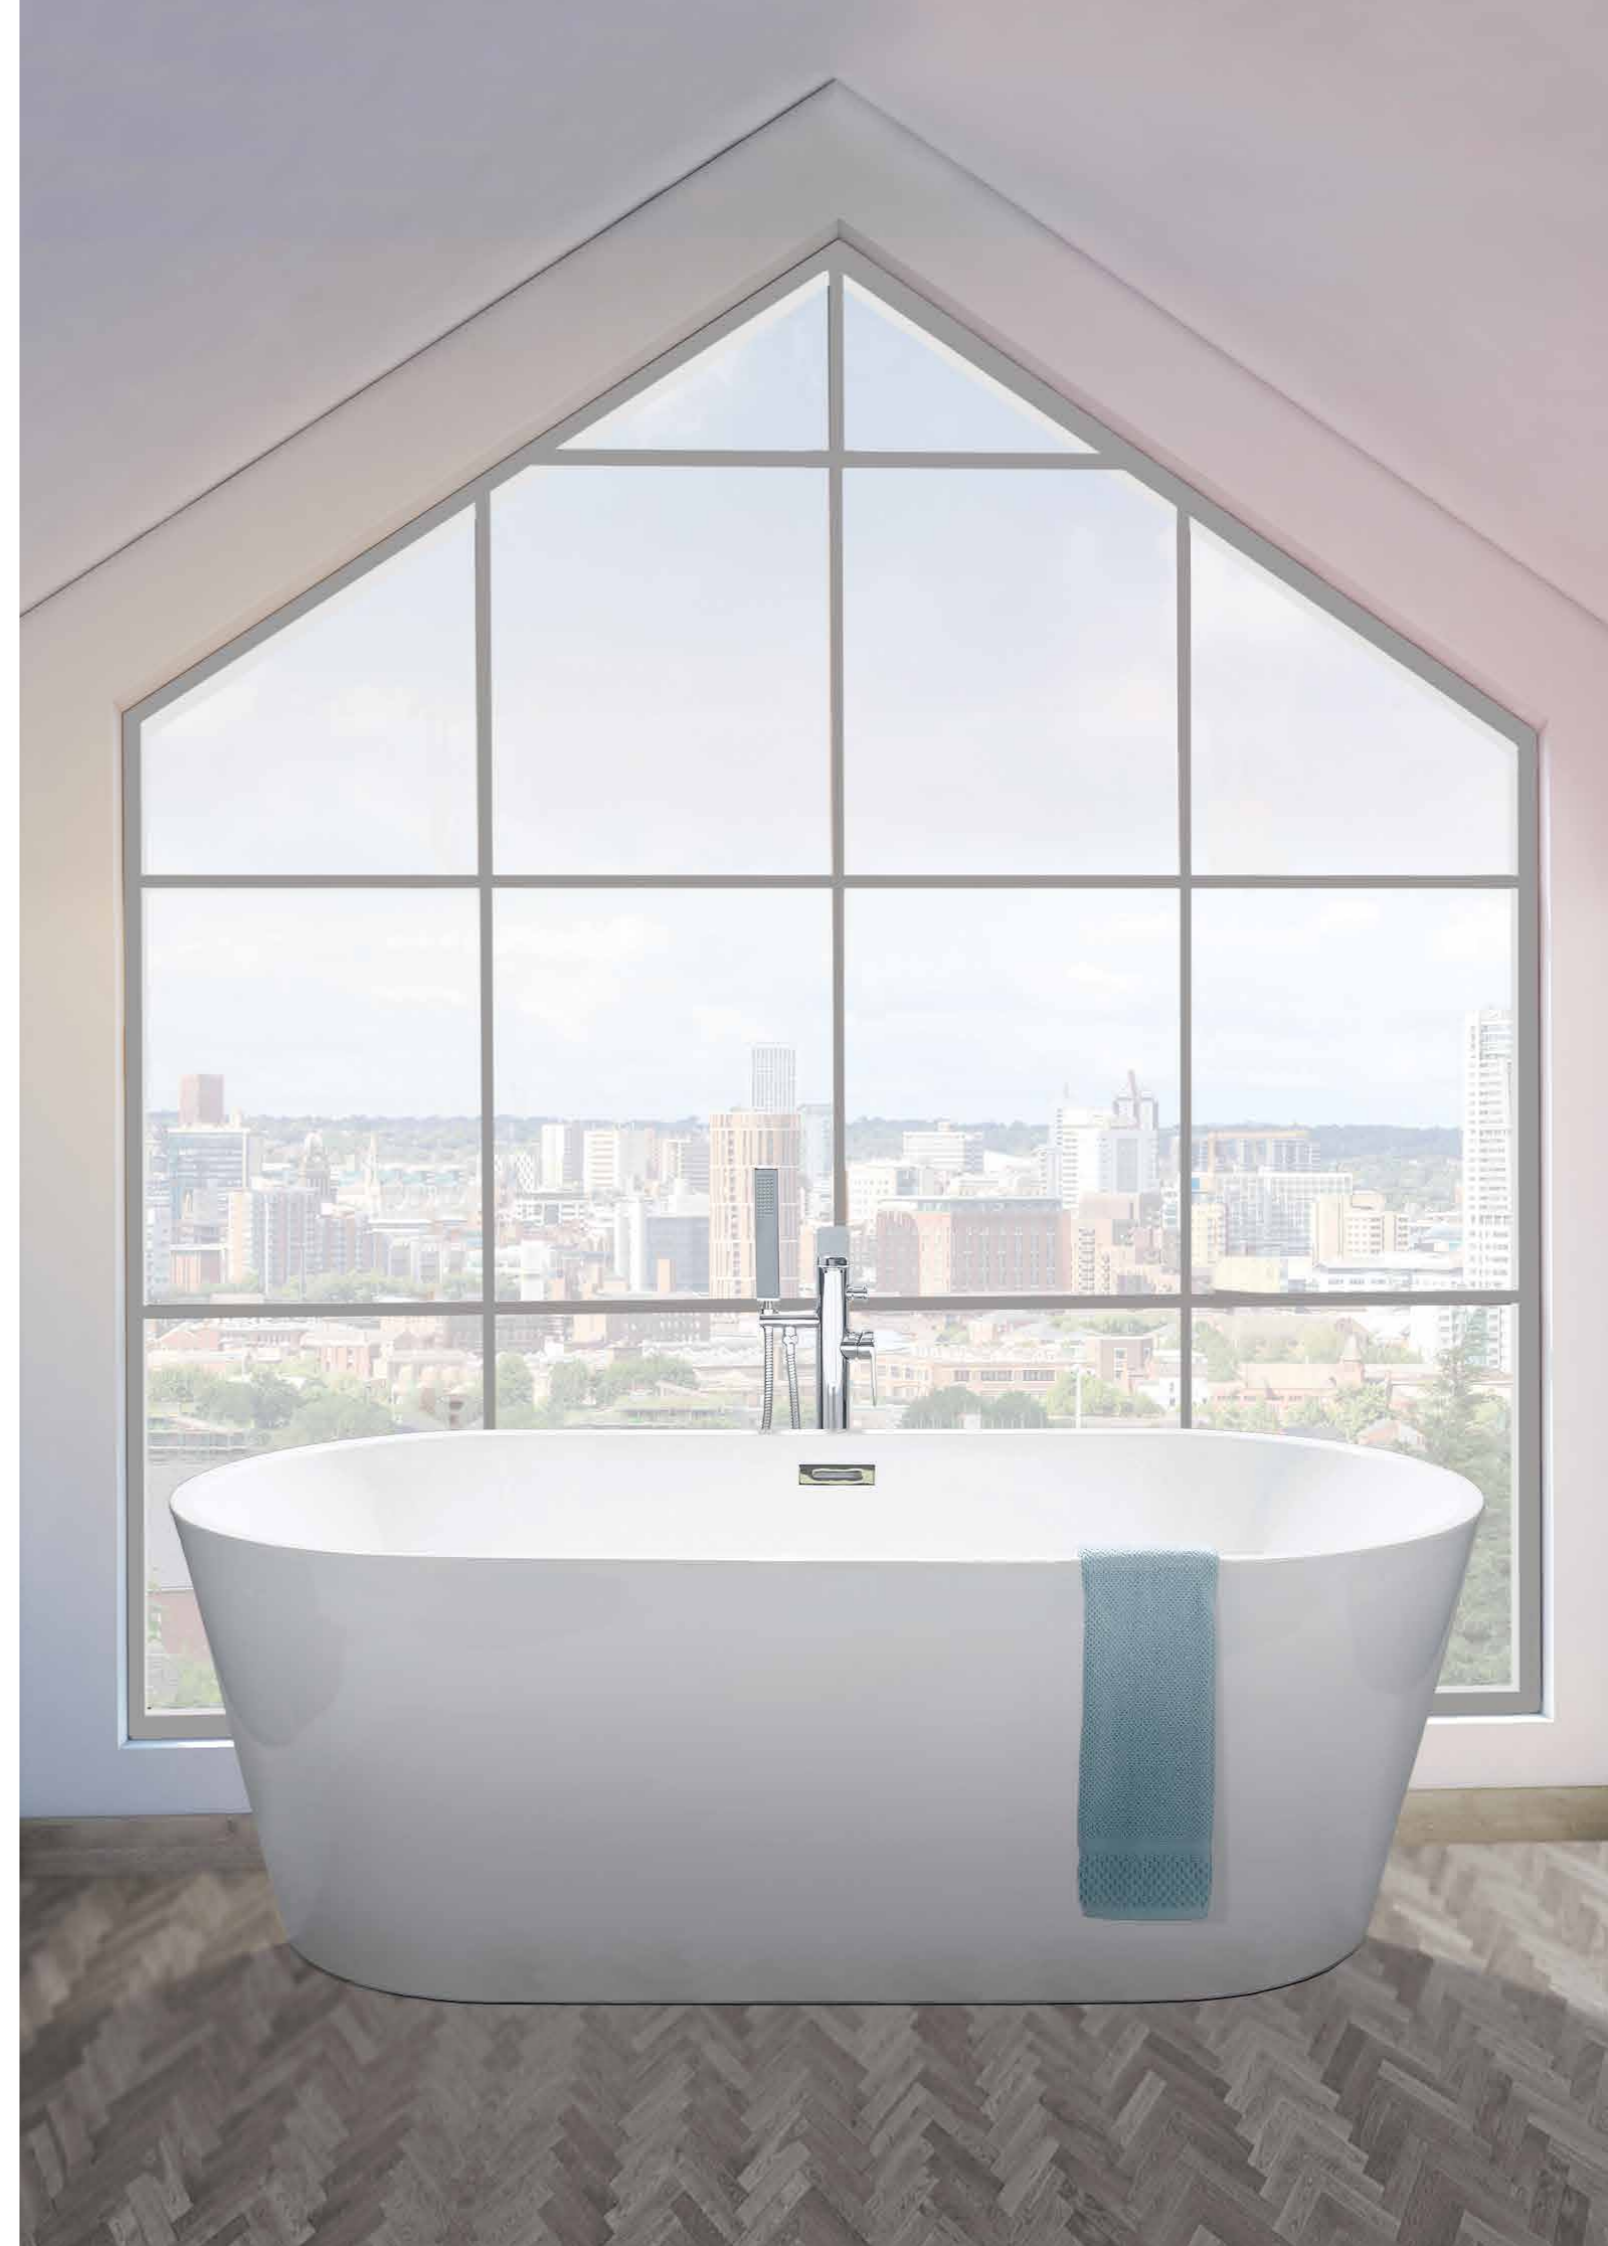

RT018
Ultima Grande
Twin Skinned Acrylic Freestanding Bath
Including Chrome Overflow and Klik Waste
Capacity 272 litres
L172 x W82 x H60 x D47