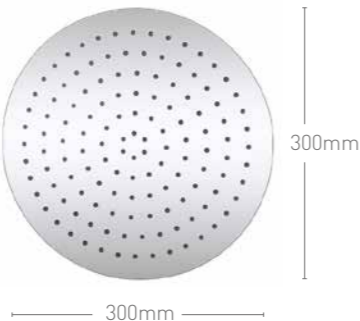

ROUND

LP
SH042 Shower Head & Wall Arm £85
SH043 Shower Head & Ceiling Arm £75
SLH004 Shower Head £47

SH044 Shower Head & Wall Arm £127
SH045 Shower Head & Ceiling Arm £112
SLH005 Shower Head £87