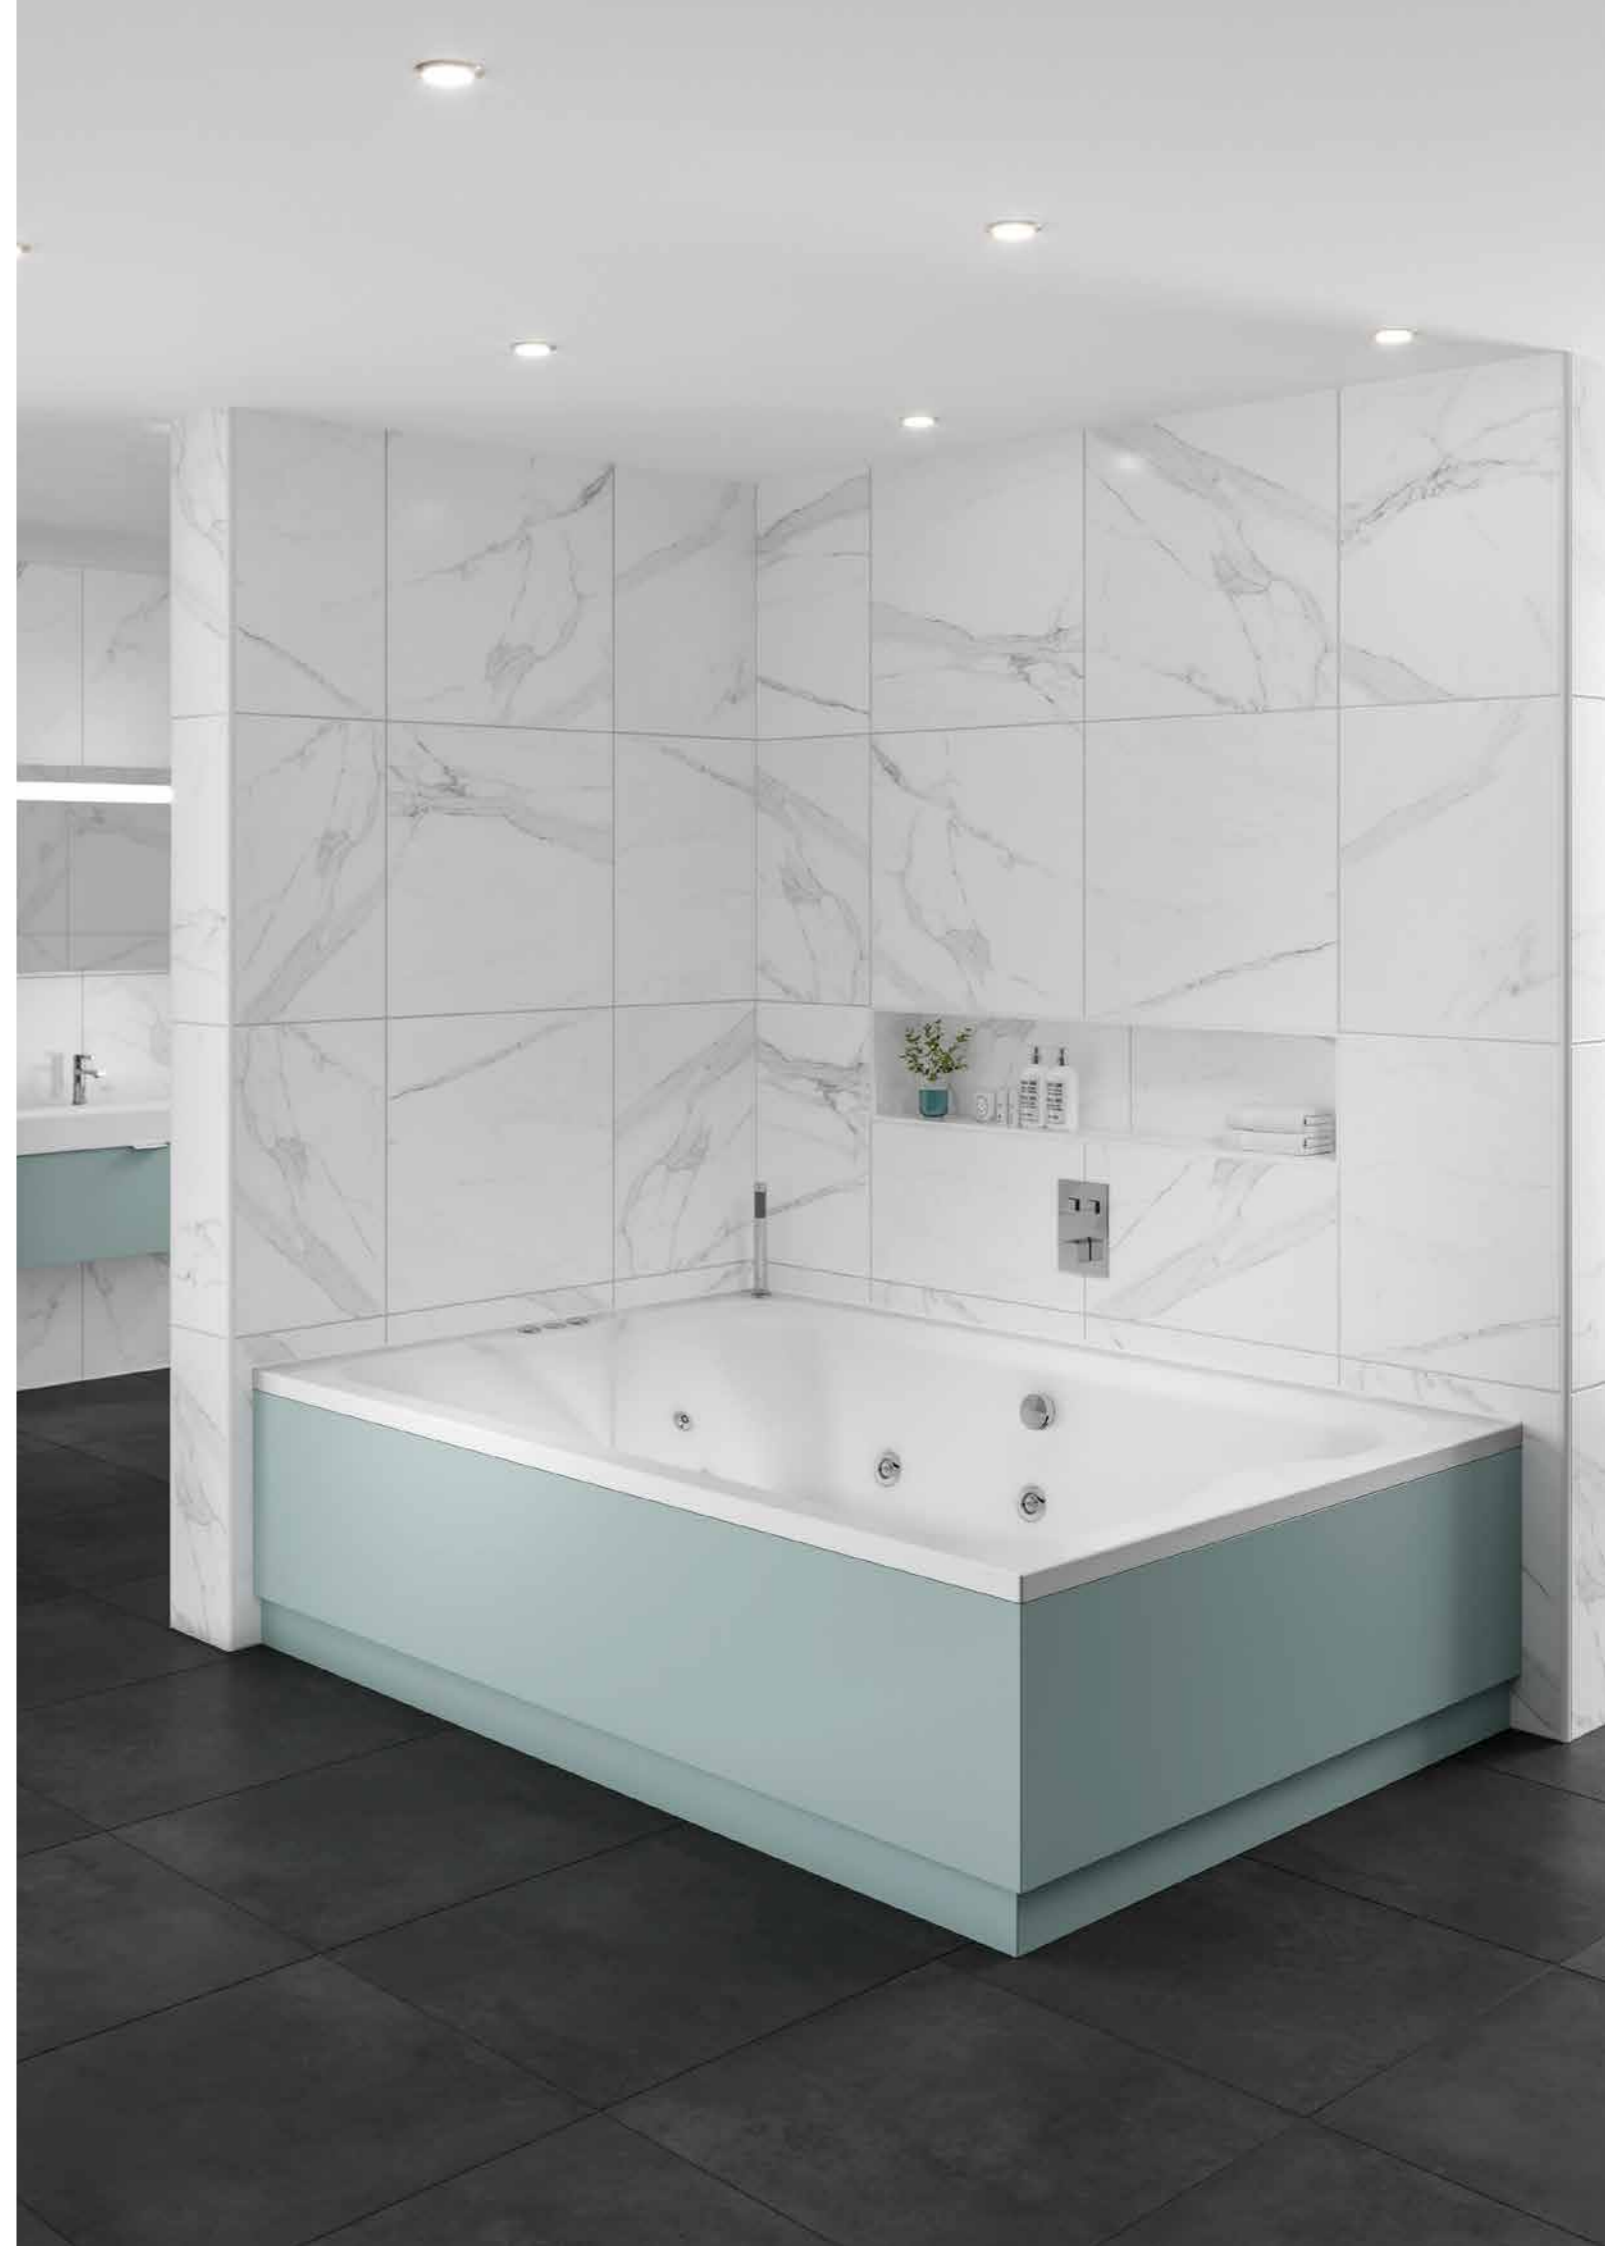

WPC027 1.5Kw inline heater £136 For system 1 & 3 only	OPTIONAL EXTRAS (Factory Fitted) WPC029 Colour kinetic underwater light £216 For system 1, 2 & 3	WPC028 ELCB Protection £38 For system 1, 2 & 3