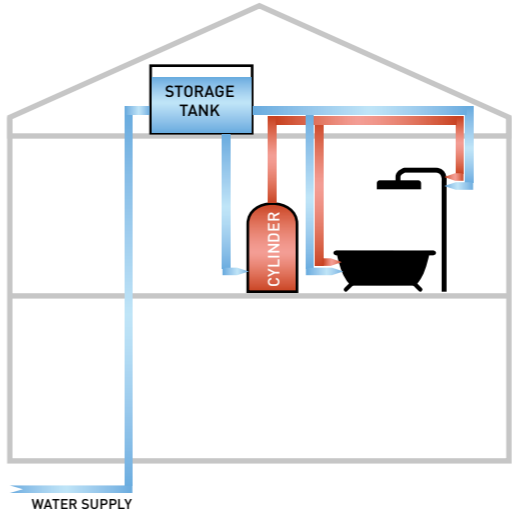

HOME PRESSURE DIAGRAMS

LP

Gravity Fed (Low Pressure) System

- Cold water storage tank in the loft
- Hot water cylinder