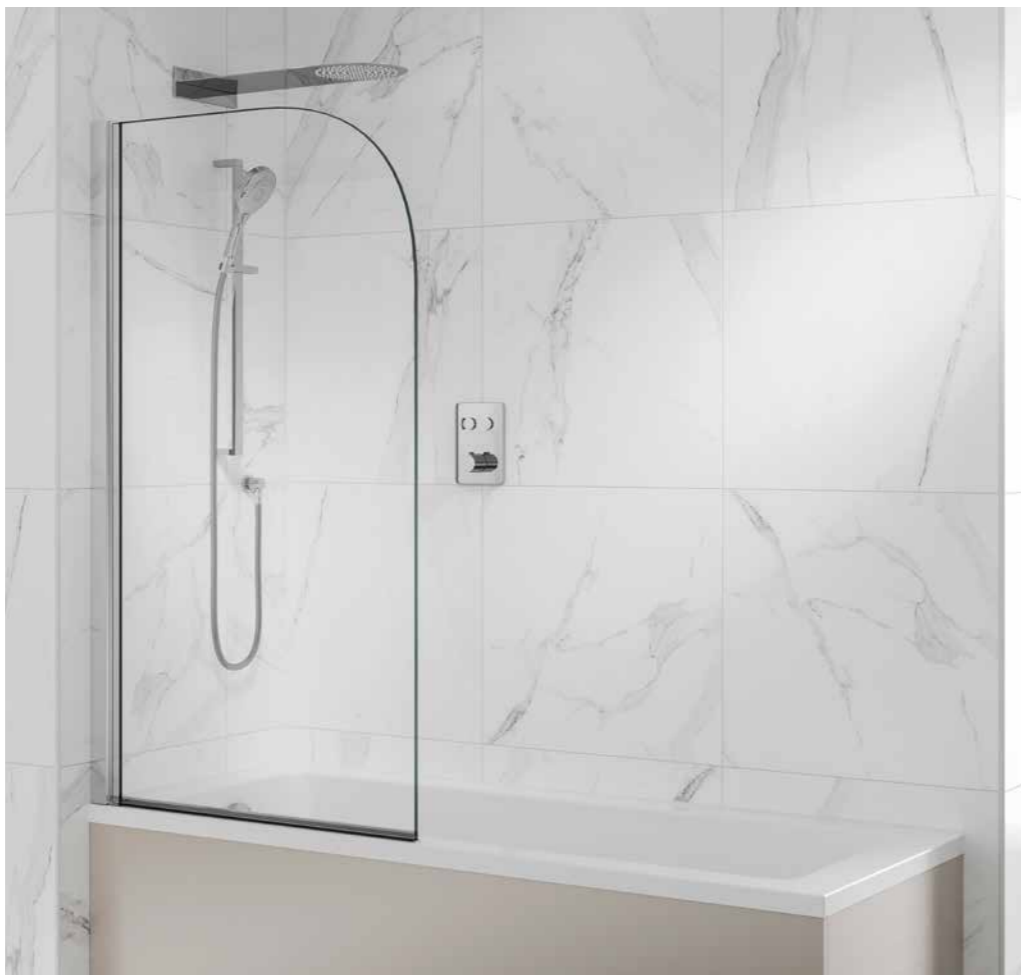

SE301 **£515**  
**170cm Sliding Door**  
 Min/Max Adjustment 165-169

SE302 **£242**  
**70cm Side Panel**  
 Min/Max Adjustment 67-69

SE307 **£242**  
**75cm Side Panel**  
 Min/Max Adjustment 73-75

SE308 **£242**  
**80cm Side Panel**  
 Min/Max Adjustment 77-79

### Key Features:

-  150cm high
-  Reversible design
-  Polished aluminium finish
-  Easyclean protection
-  8mm safety glass
-  Lifetime guarantee

S10002 **£340**  
**Tirso - Curved Top Pivot**  
 W81 x H150  
 Adjustment 20mm

### Key Features:

-  150cm high
-  Reversible design
-  Polished aluminium finish
-  Chrome towel rail
-  Easyclean protection
-  8mm safety glass
-  Lifetime guarantee

EN076 **£347**  
**Konnex - Curved Top Pivot & Rail**  
 W80 x H140  
 Adjustment 20mm