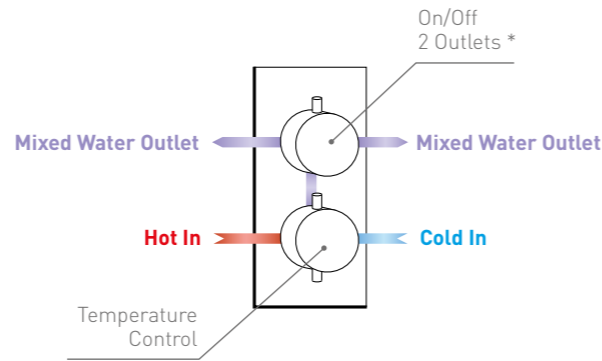

Twin Valve - Dual Function

SV038RO
£231

* Cannot be used simultaneously