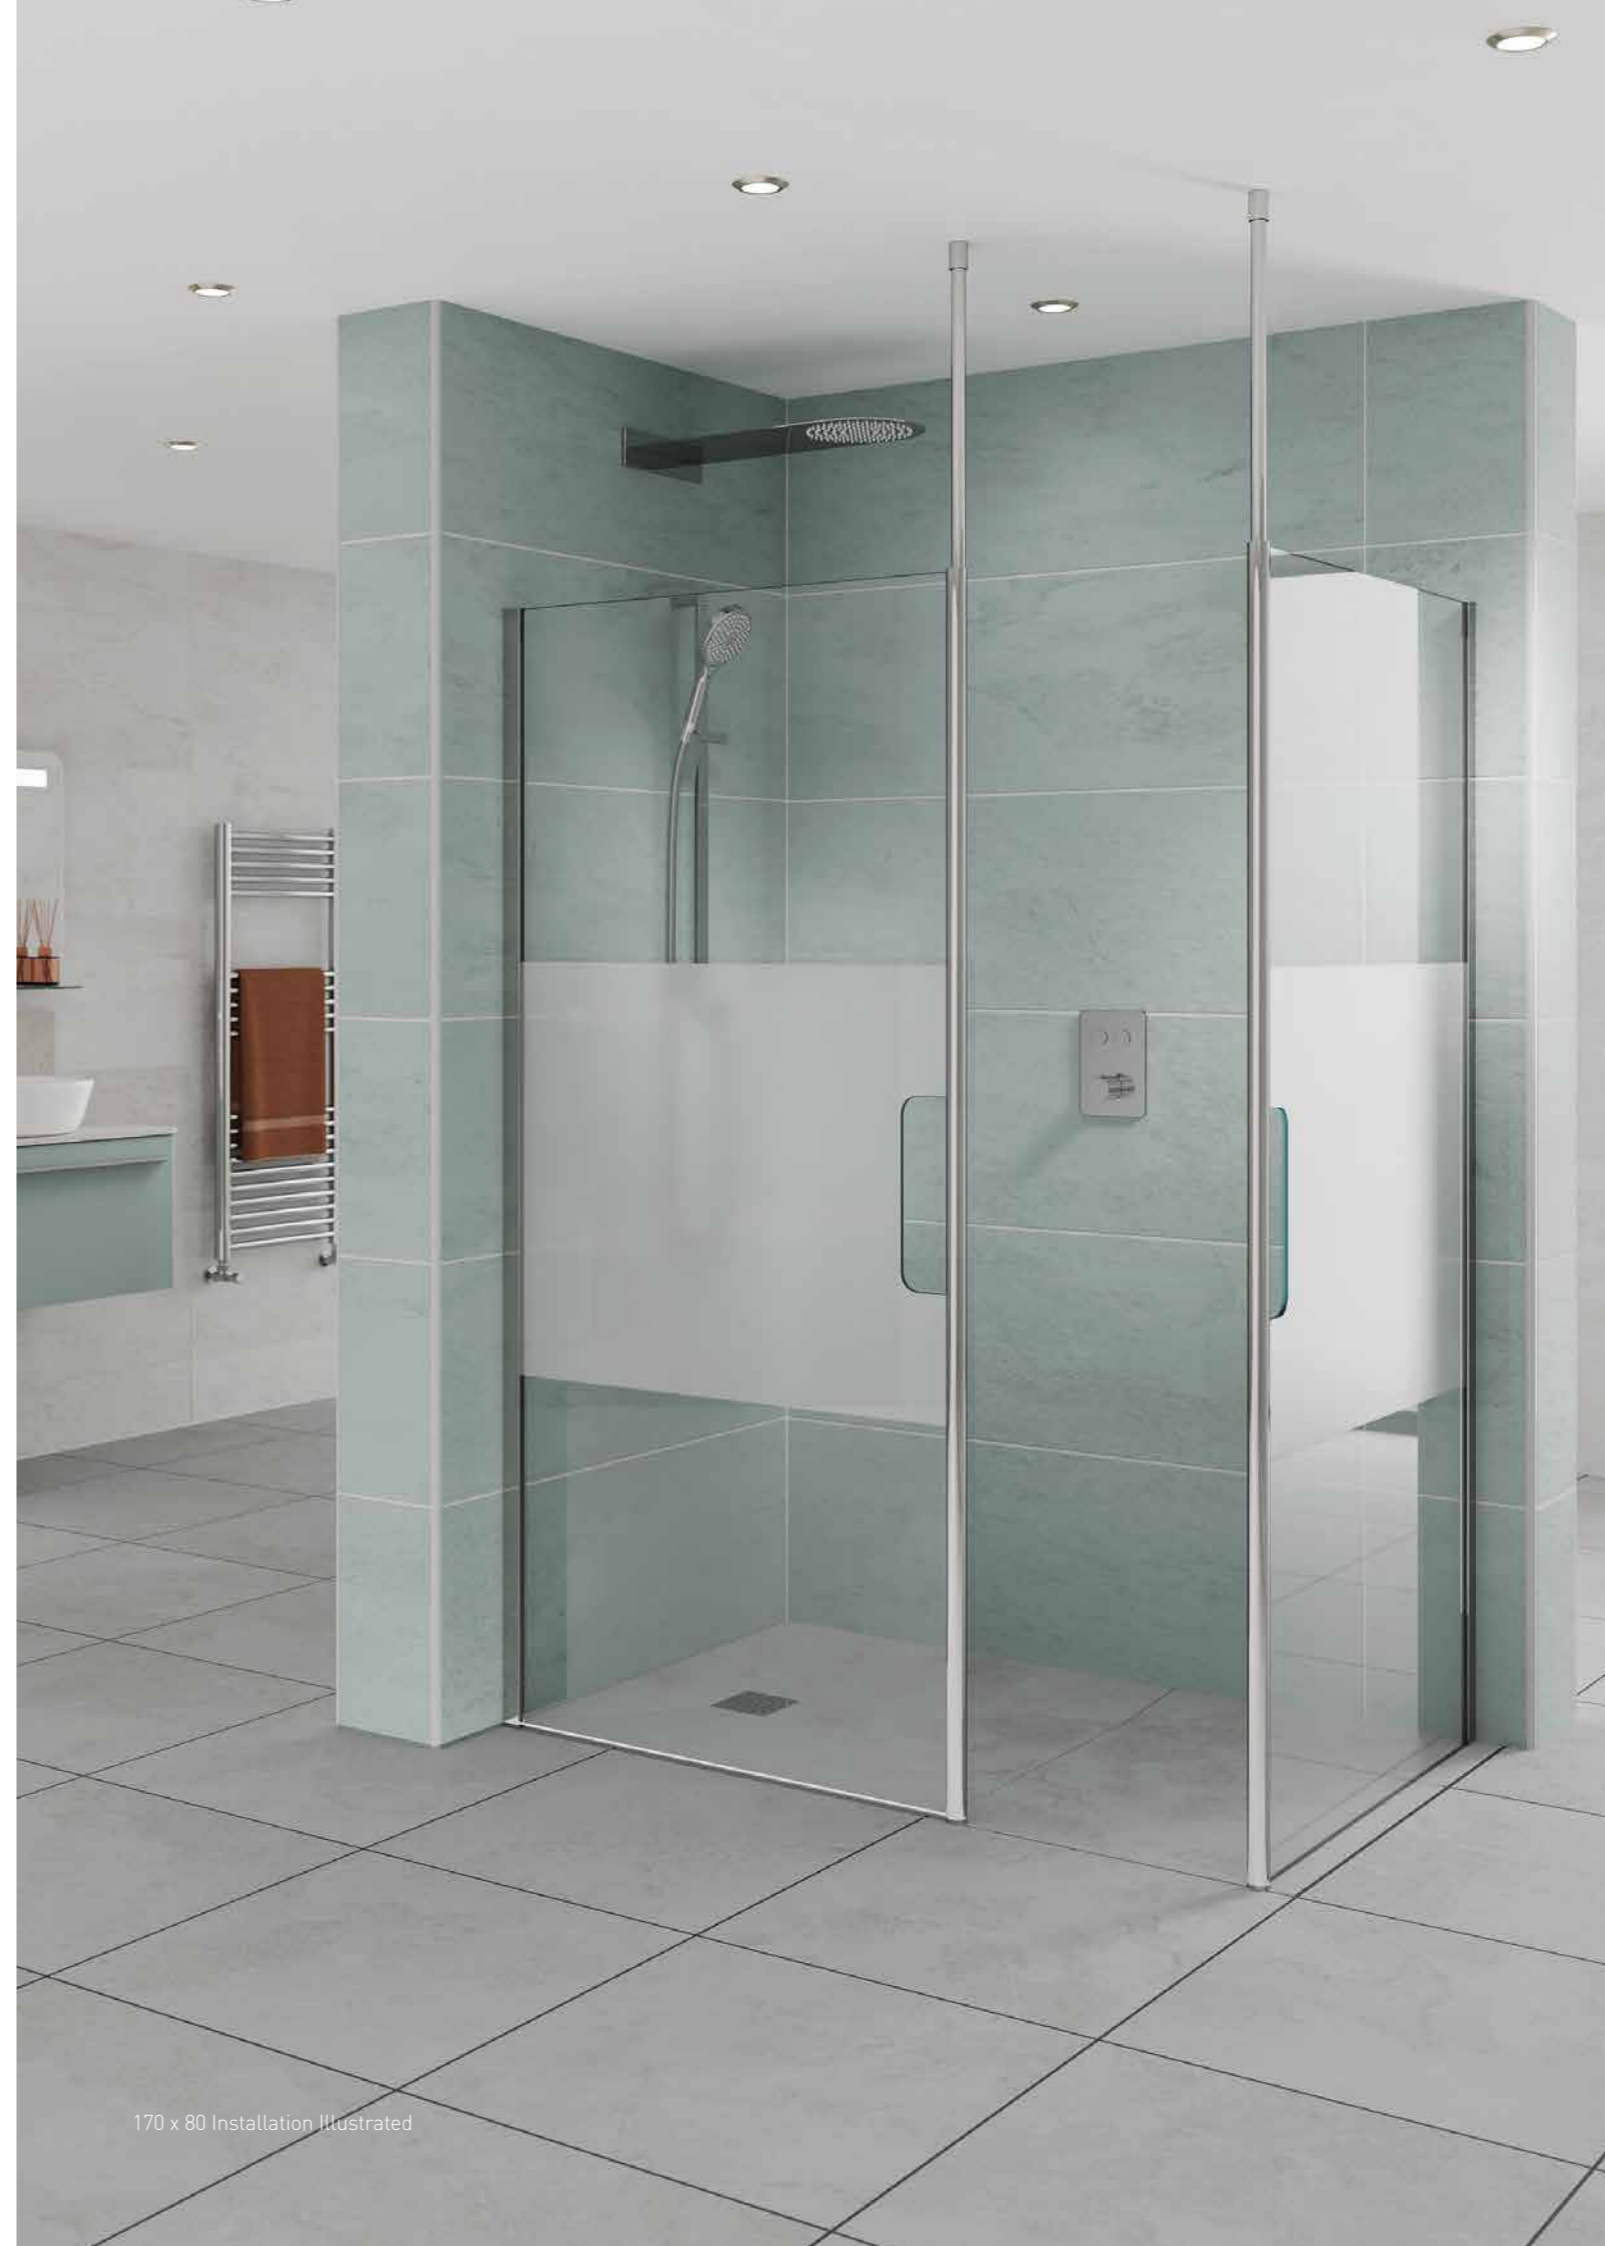

170 x 80 Installation Illustrated