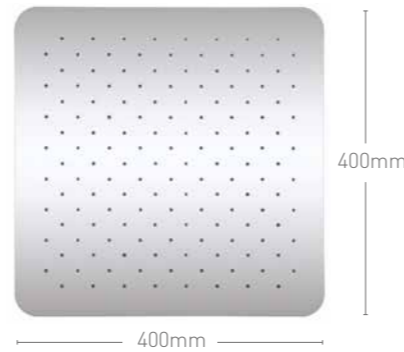

POLISHED STAINLESS STEEL

SH041 Shower Head & Ceiling Arm £154
SLH003 Shower Head £126