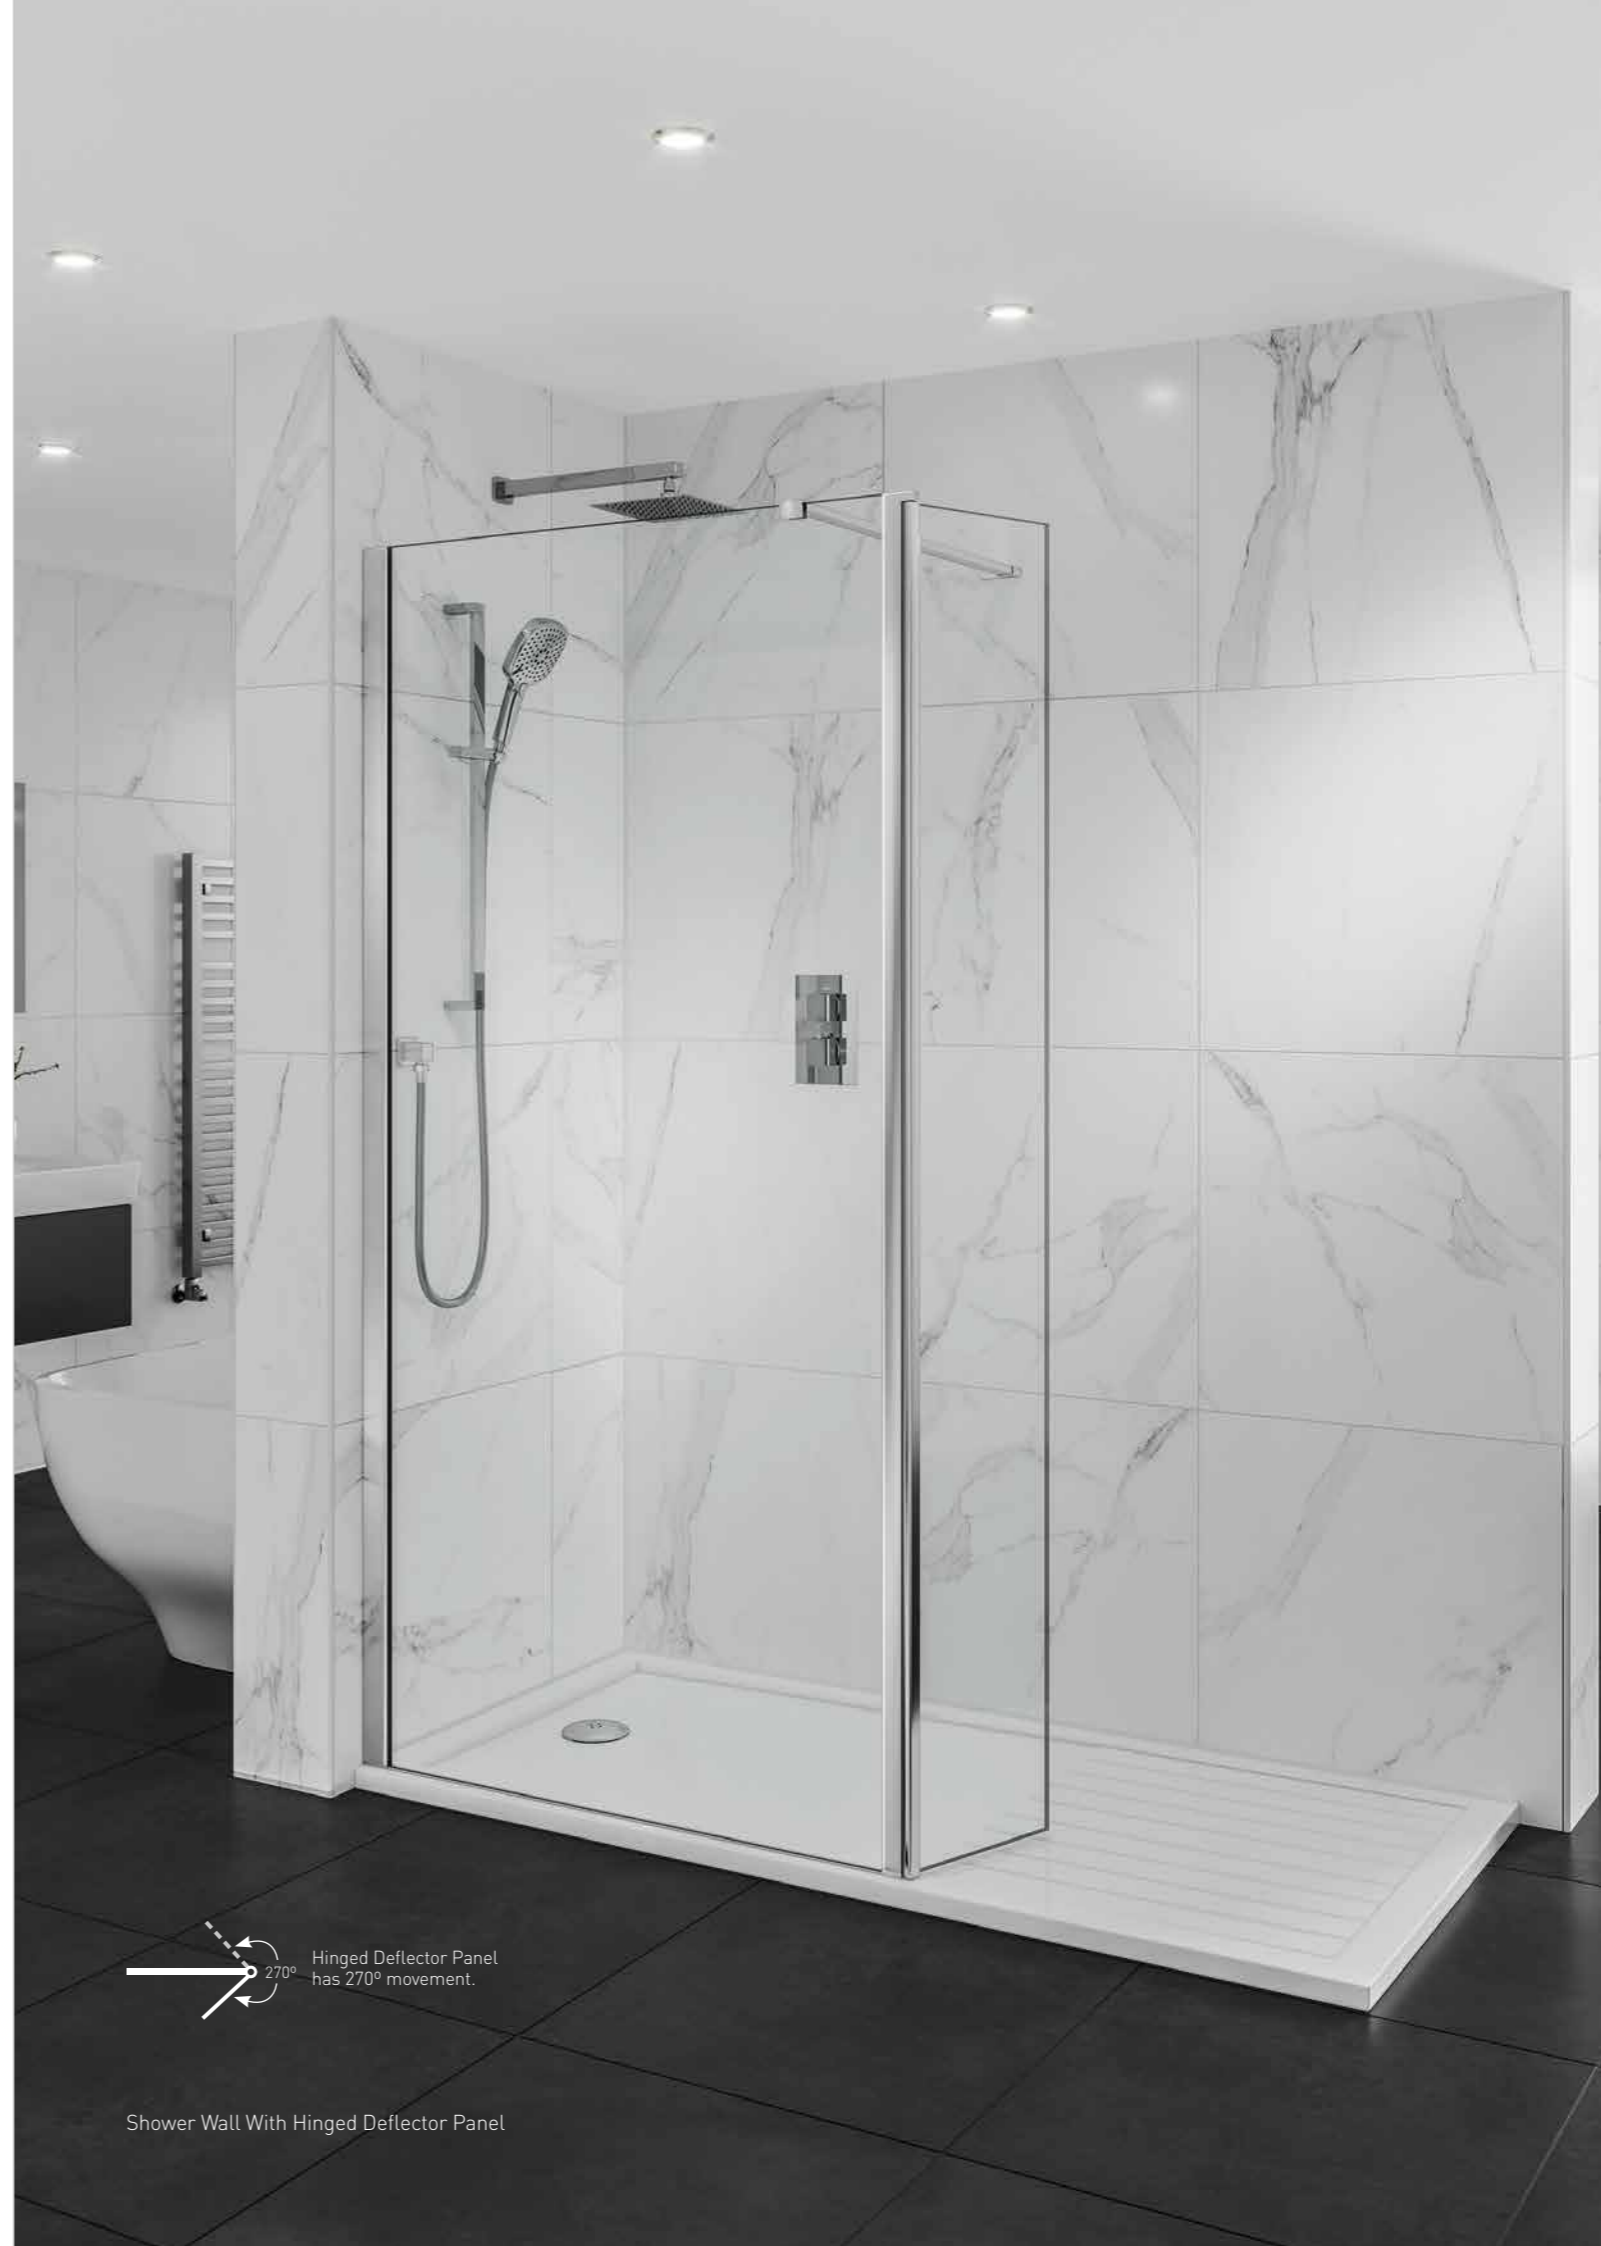

# WETROOM PANELS

10MM

Shower Wall

Shower Wall With Fixed Return

Shower Wall With Hinged Deflector Panel