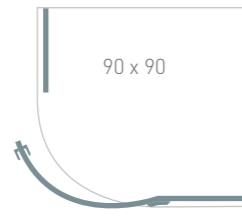

I-ZONE QUADRANT

8MM

Key Features:

Rise/fall hinges

Concealed fixings

20mm adjustment

Support bar

Magnetic door seal

Shower tray or wetroom compatible

Polished aluminium finish

Polished chrome hardware

8mm safety glass

Easyclean protection

Lifetime guarantee

Size	Adjustment	Door Opening	Height	Glass Thickness	Hinge Hand	Enclosure Only Code	Enclosure Only Price	Enclosure, Tray & Waste Code	Enclosure, Tray & Waste Price
90 x 90	86.5-88.5/86.5-88.5	60	200	8mm	LH	EN015	£874	TE015	£1051
90 x 90	86.5-88.5/86.5-88.5	60	200	8mm	RH	EN016	£874	TE016	£1051
100 x 80	86.5-88.5/106.5-108.5	60	200	8mm	LH	EN017	£876	TE017	£1085
100 x 80	86.5-88.5/106.5-108.5	60	200	8mm	RH	EN018	£876	TE018	£1085
120 x 90	86.5-88.5/116.5-118.5	60	200	8mm	LH	EN019	£942	TE019	£1204
120 x 90	86.5-88.5/116.5-118.5	60	200	8mm	RH	EN020	£942	TE020	£1204

* All enclosure and tray packs include waste.

RH Hinge