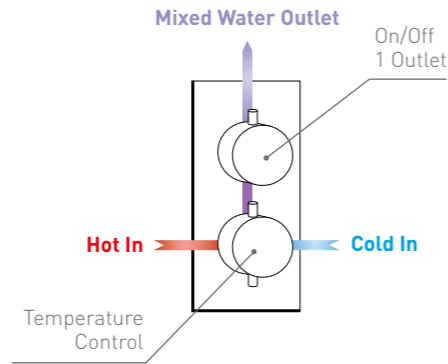

ROUND CONCEALED THERMOSTATIC SHOWER VALVES

Twin Valve - Single Function

SV037RO
£231