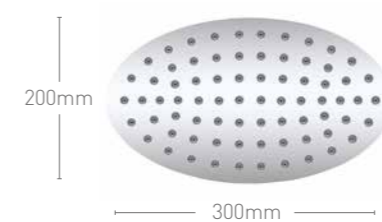

OVAL

SH069 Shower Head & Wall Arm £109
SH070 Shower Head & Ceiling Arm £94
SLH007 Shower Head £71