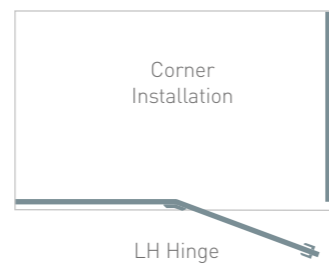

Polished chrome hardware

8mm safety glass

Easyclean protection

Lifetime guarantee

| Door Size | Adjustment | Door Opening | Height | Glass Thickness | Hinge Hand | Code  | Price |
|-----------|------------|--------------|--------|-----------------|------------|-------|-------|
| 90        | 87-90      | 53           | 200    | 8mm             | LH         | EN021 | £611  |
| 90        | 87-90      | 53           | 200    | 8mm             | RH         | EN022 | £611  |
| 100       | 97-100     | 53           | 200    | 8mm             | LH         | EN023 | £626  |
| 100       | 97-100     | 53           | 200    | 8mm             | RH         | EN024 | £626  |
| 120       | 117-120    | 53           | 200    | 8mm             | LH         | EN025 | £660  |
| 120       | 117-120    | 53           | 200    | 8mm             | RH         | EN026 | £660  |

| Panel Size | Adjustment | Door Opening | Height | Glass Thickness | Code  | Price |
|------------|------------|--------------|--------|-----------------|-------|-------|
| 80         | 77-79      | N/A          | 200    | 8mm             | EN027 | £382  |
| 90         | 87-89      | N/A          | 200    | 8mm             | EN028 | £410  |
| 100        | 97-99      | N/A          | 200    | 8mm             | EN029 | £437  |