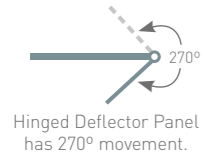

### Key Features:

Hinged Deflector Panel has 270° movement.

200cm high

Polished aluminium finish

Support bar

Hinged deflector panel

8mm safety glass

Easyclean protection