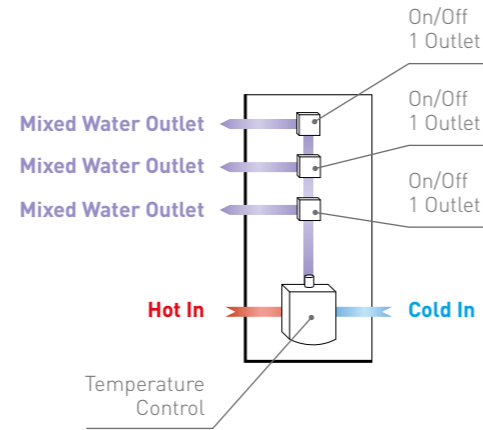

Triple Function Thermostatic

SV123
£481