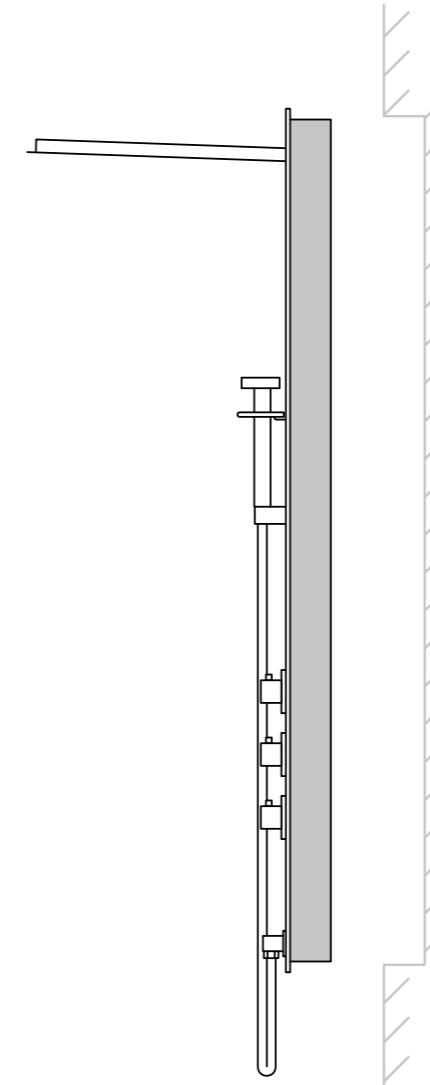

EXPOSED THERMOSTATIC VALVES & BATH SHOWER MIXER

MP Vernet COLDTOUCH

SV070 **£297**
Deluxe Thermostatic Wall Mounted Bath Shower Mixer & Round Slide Rail
• Touch Multi Function Handset
• Smooth Flex Hose

SV022 **£213**
Deluxe Thermostatic Wall Mounted Bath Shower Mixer

MP Vernet COLDTOUCH

SV070 **£297**
Deluxe Thermostatic Bath Shower Mixer & Round Slide Rail
• Touch Multi Function Handset
• Smooth Flex Hose

SV022 **£213**
Deluxe Thermostatic Bath Shower Mixer

INCLUDES: Easy Fix Plumbing Kit
MP Vernet COLDTOUCH

SV071 **£251**
Square Exposed Thermostatic Shower Valve & Square Slide Rail
• Touch Multi Function Handset
• Smooth Flex Hose

SV020 **£167**
Square Exposed Thermostatic Wall Mounted Shower Valve

INCLUDES: Easy Fix Plumbing Kit
MP Vernet COLDTOUCH

SV072 **£223**
Deluxe Round Exposed Thermostatic Shower Valve & Round Slide Rail
• Touch Multi Function Handset
• Smooth Flex Hose

SV021 **£153**
Deluxe Round Exposed Thermostatic Wall Mounted Shower Valve

CELIO RECESSED THERMOSTATIC SHOWER COLUMN