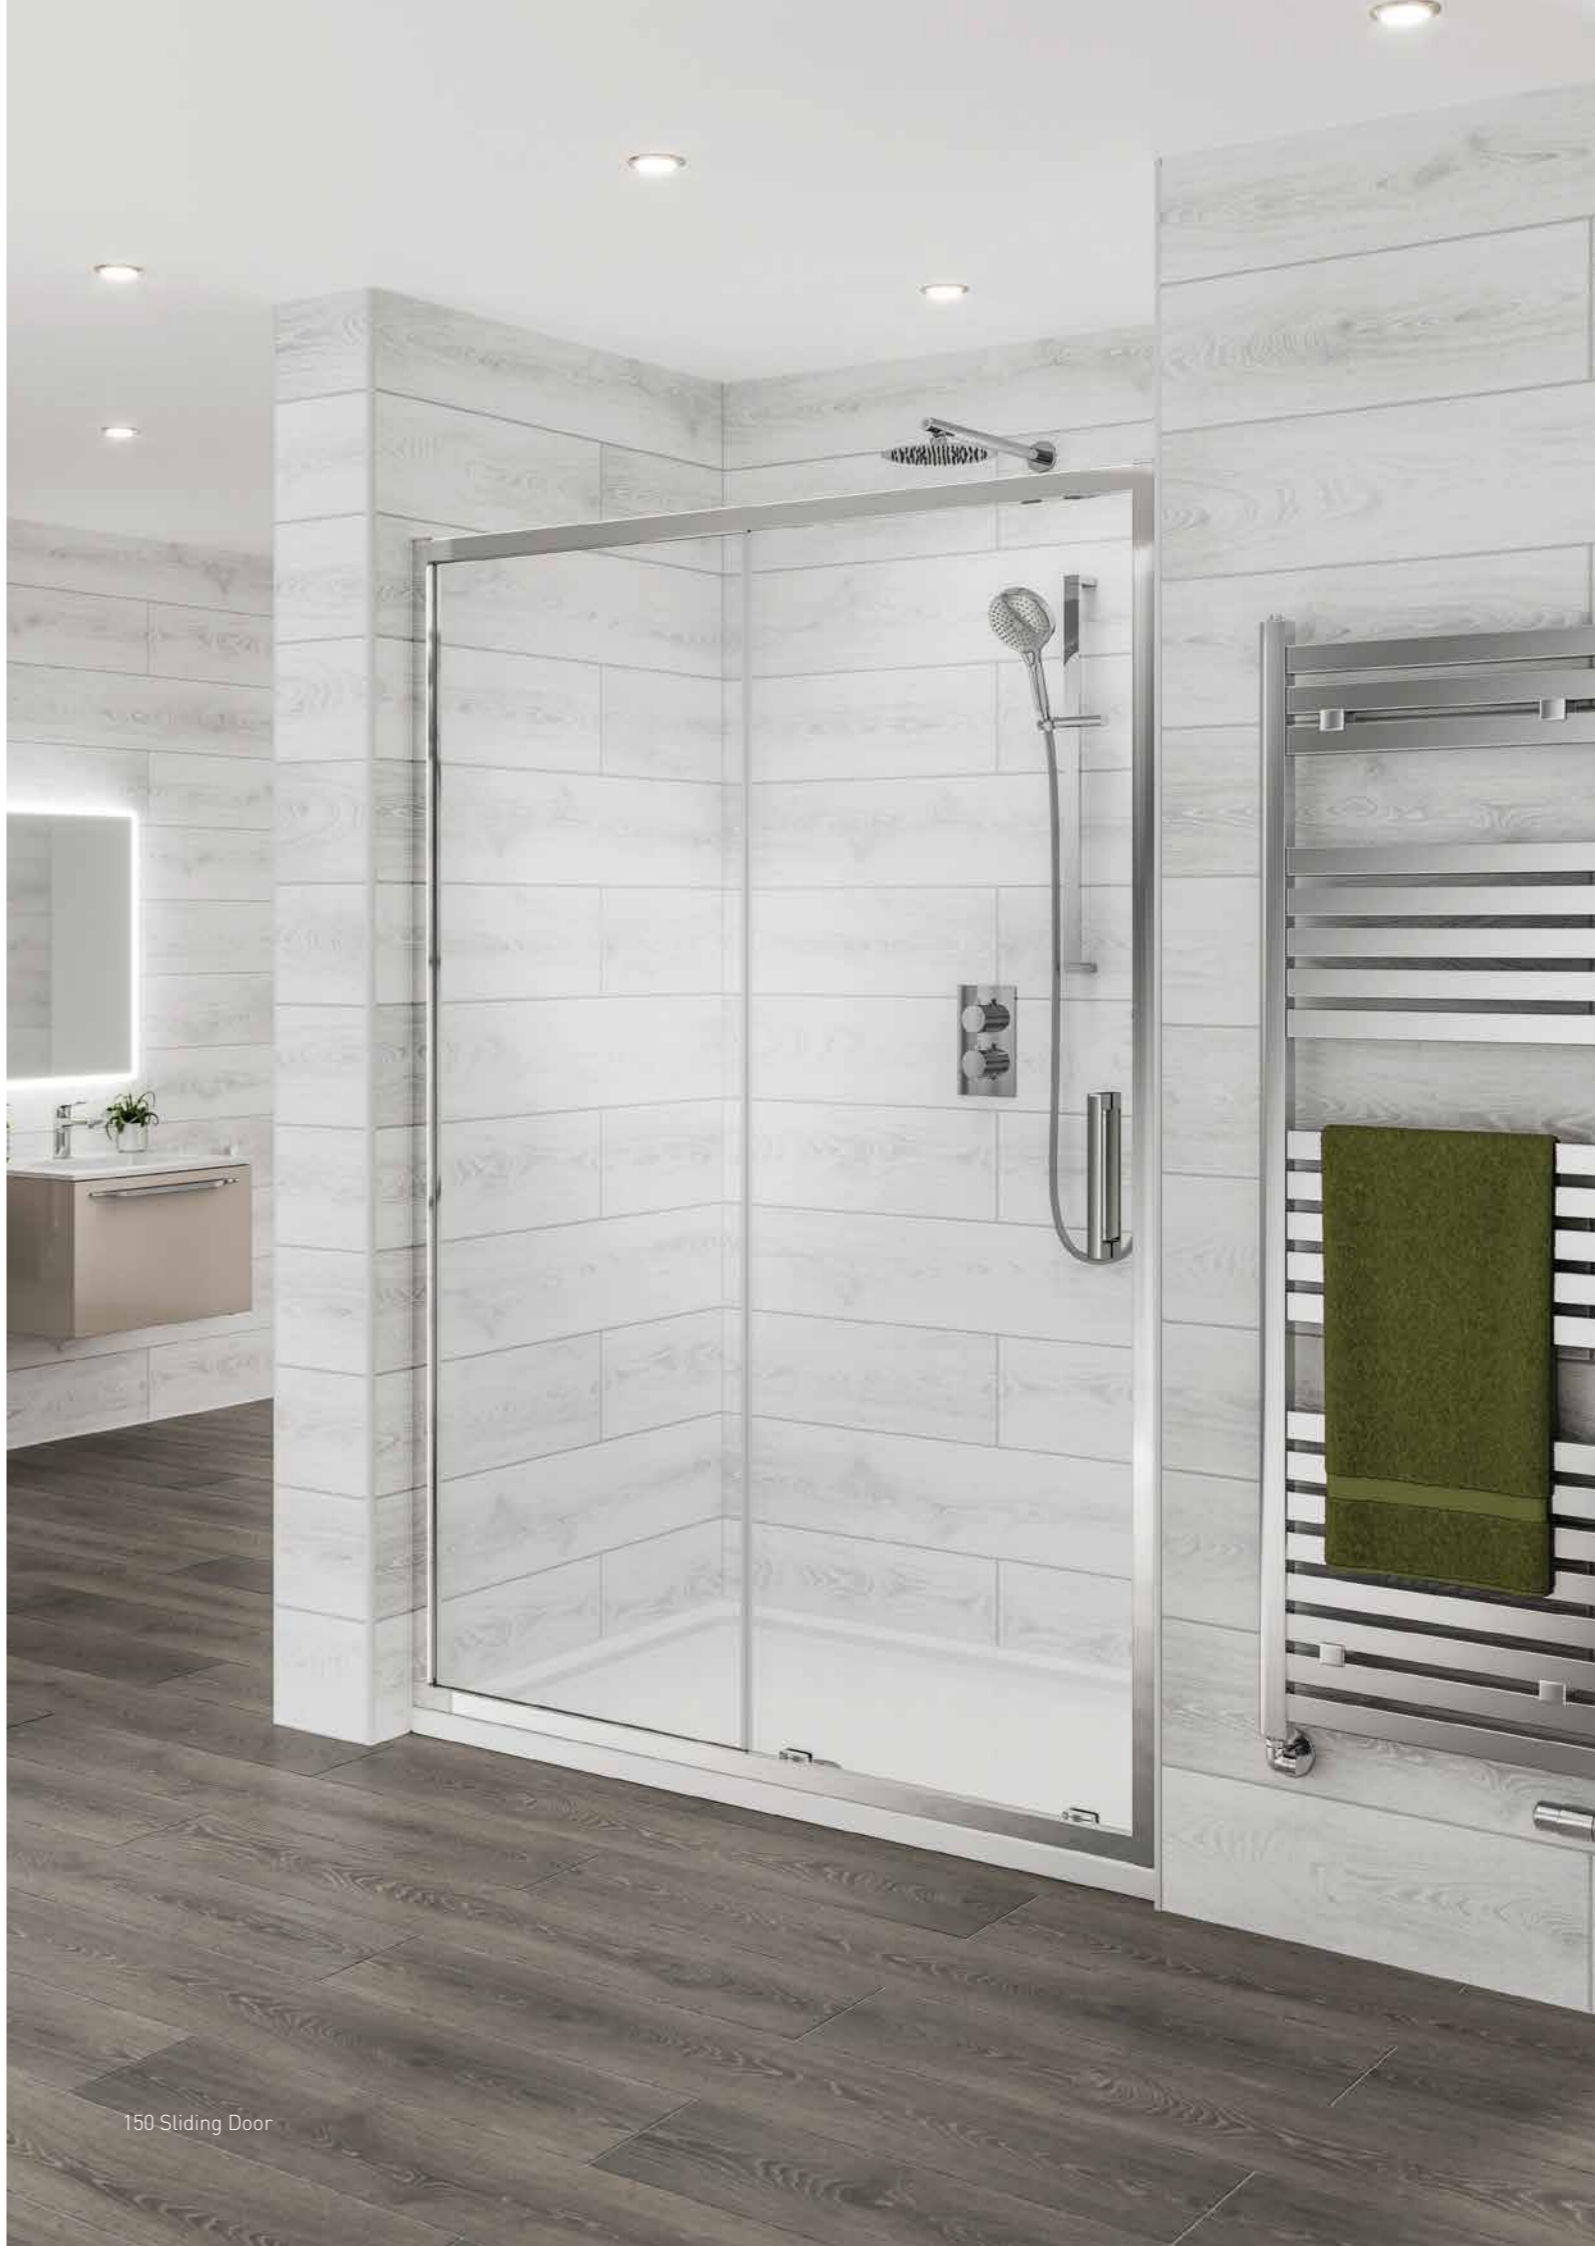

Key Features:

- Quick, easy install
- 40mm adjustment
- Reversible design (LH RH)
- Smooth opening roller design
- Concealed fixings
- Magnetic door seal
- Quick release bottom roller
- Shower tray or wetroom compatible aluminium finish
- Polished aluminium finish
- Polished chrome hardware
- Profile cover caps
- 8mm safety glass (EN12150)
- Easyclean protection
- Lifetime guarantee

Door Size	Adjustment	Door Opening	Height	Glass Thickness	Code	Price
100	96-100	38	200	8mm	EN043	£563
110	106-110	43	200	8mm	EN044	£589
120	116-120	48	200	8mm	EN045	£614
140	136-140	58	200	8mm	EN046	£667
150	146-150	63	200	8mm	EN047	£709
170	166-170	73	200	8mm	EN048	£743
180	176-180	78	200	8mm	EN049	£785

150 Sliding Door