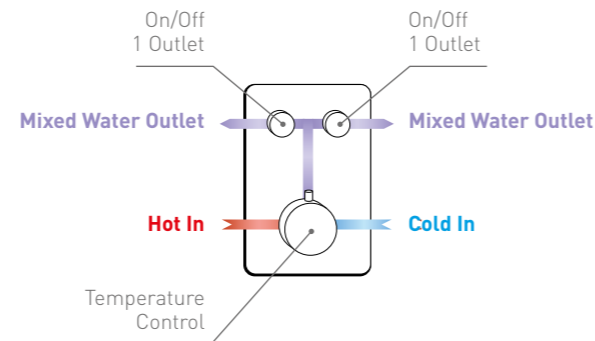

Dual Function
Thermostatic

SV132
£457

DOCCIA 4

DOC04
• Single Function Thermostatic Touch Control Valve
• Round Klik Klak Bath Waste & Overflow Filler
£526