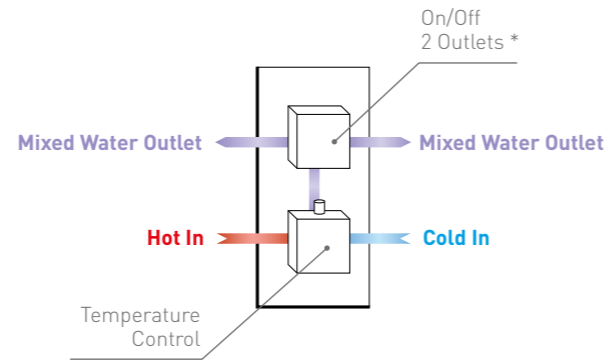

Twin Valve - Dual Function

SV038SQ
£231

* Cannot be used simultaneously