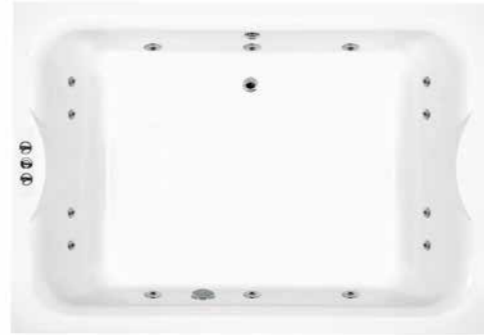

‡ All Phoenix system baths are produced to order in our purpose built UK production facility.

BH002C **£1279**  
**Marino**  
 Capacity 460 litres  
 L195 x W135 x D48

BH002S1 **£1840**  
**Marino + System 1**  
 Capacity 460 litres  
 L195 x W135 x D48