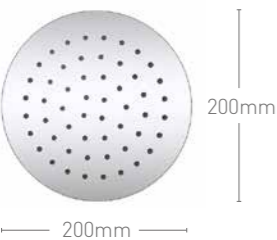

ROUND

LP
SH042 Shower Head & Wall Arm £85
SH043 Shower Head & Ceiling Arm £75
SLH004 Shower Head £47

SH044 Shower Head & Wall Arm £127
SH045 Shower Head & Ceiling Arm £112
SLH005 Shower Head £87