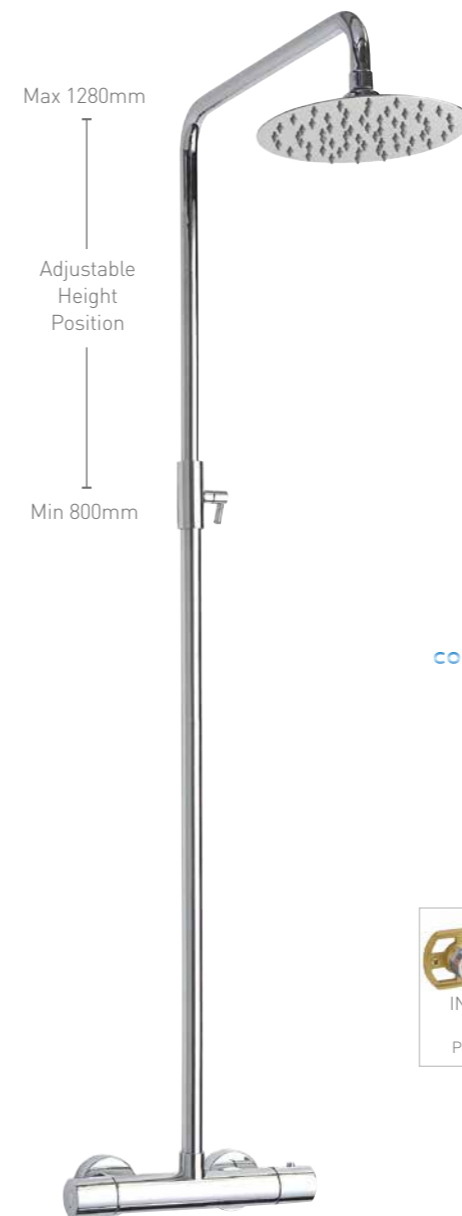

RIGID RISERS & SHOWER COLUMNS

Max 1280mm
Adjustable Height Position
Min 800mm

- MP
- Vernet
- COLDTOUCH

INCLUDES:
Easy Fix
Plumbing Kit

DOC49 **£317**
Round Exposed Thermostatic Valve
• Round Rigid Riser
• 200mm Slimline Shower Head

DOC50 **£355**
Round Exposed Thermostatic Valve
• Round Rigid Riser
• 300mm Slimline Shower Head