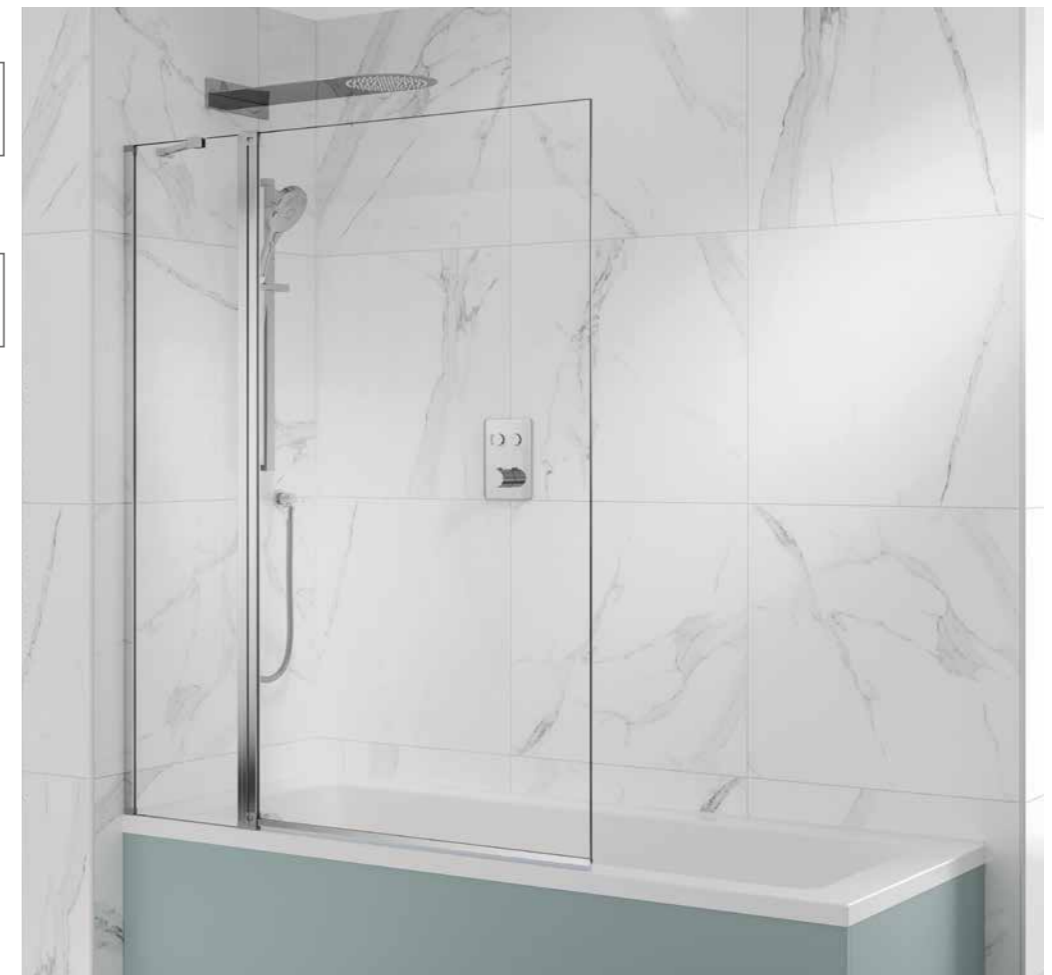

Key Features:

150cm high

Reversible design

Support bar

Fixed 36cm panel

Polished aluminium finish

Easyclean protection

8mm safety glass

Lifetime guarantee

S10005 **Mincio - Over Bath Screen** £374
W118 x H150
Adjustment 20mm