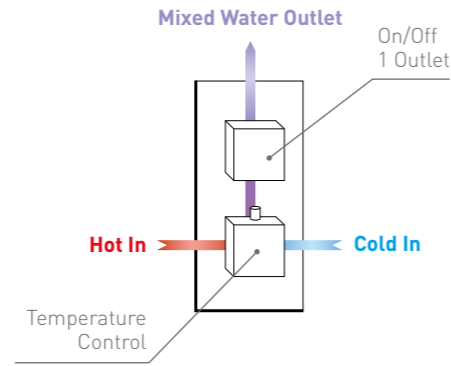

SQUARE CONCEALED THERMOSTATIC SHOWER VALVES

Twin Valve - Single Function

SV037SQ
£231