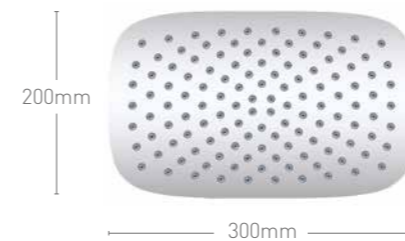

RECTANGULAR

SH067 Shower Head & Wall Arm £119
SH068 Shower Head & Ceiling Arm £105
SLH008 Shower Head £76