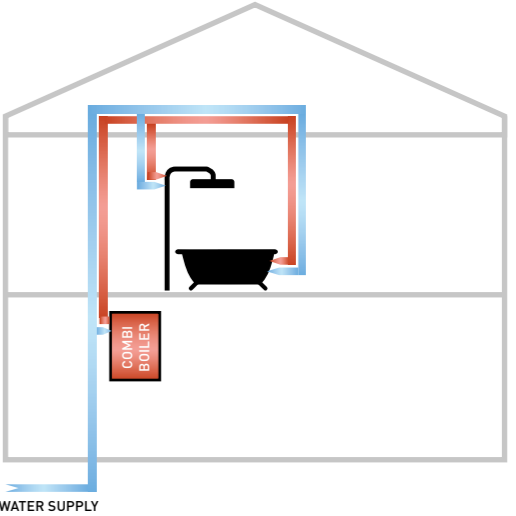

LP MP HP

Combination Boiler System

- 'Combie' boiler providing hot water and heating

LP
Minimum of 0.2 Bar

MP
Minimum of 0.5 Bar

HP
Minimum of 1.0 Bar

HP+
Minimum of 2.0 Bar

For showers on a low/medium pressure system, we recommend that a negative head pump is installed.