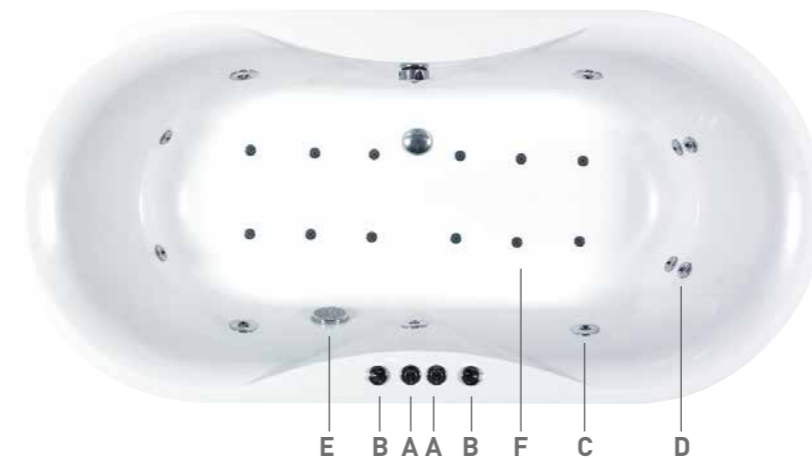

System 3 - Combined

1. **Standard Features:**
2. A Whirlpool On/Off Switch
   - A Airpool On/Off Switch
   - B 2 x Air Flow Controls (Whirlpool)
   - C Directional Whirlpool Jets
   - D Back & Foot Jets
   - F Airpool Jets
   - E Safety Suction Filter
3. All Whirlpool systems are fitted with dry run pump protection.
4. **Optional Extras (Factory Fitted):**
5. I Inline Heater
   - J Colour Kinetic Underwater Light
   - K ELCB Protection

‡ All Phoenix system baths are produced to order in our purpose built UK production facility.