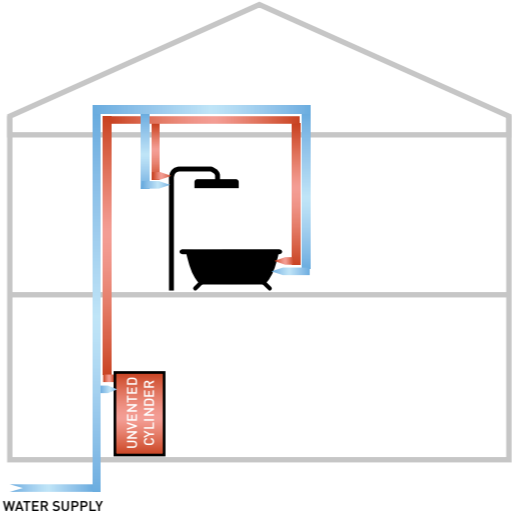

LP MP HP

Mains High Pressure System

- Unvented cylinder with expansion vessel