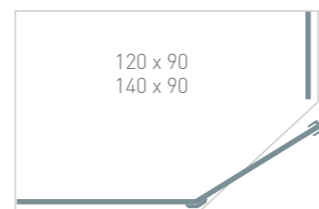

I-ZONE NEO

8MM

Key Features:

Rise/fall hinges

Concealed fixings

20mm adjustment

Support bar

Magnetic door seal

Shower tray or wetroom compatible

Polished aluminium finish

Polished chrome hardware

8mm safety glass

Easyclean protection

Lifetime guarantee

Size	Adjustment	Door Opening	Height	Glass Thickness	Hinge Hand	Enclosure Only Code	Enclosure Only Price	Enclosure, Tray & Waste Code	Enclosure, Tray & Waste Price
90 x 90	86.5-88.5/	55	200	8mm	LH	EN009	£742	TE009	£1002
90 x 90	86.5-88.5				RH	EN010	£742	TE010	£1002
120 x 90	116.5-118.5/	55	200	8mm	LH	EN011	£803	TE011	£1234
120 x 90	86.5-88.5				RH	EN012	£803	TE012	£1234
140 x 90	136.5-138.5/	55	200	8mm	LH	EN013	£865	TE013	£1323
140 x 90	86.5-88.5				RH	EN014	£865	TE014	£1323

* All enclosure and tray packs include waste.

LH Hinge