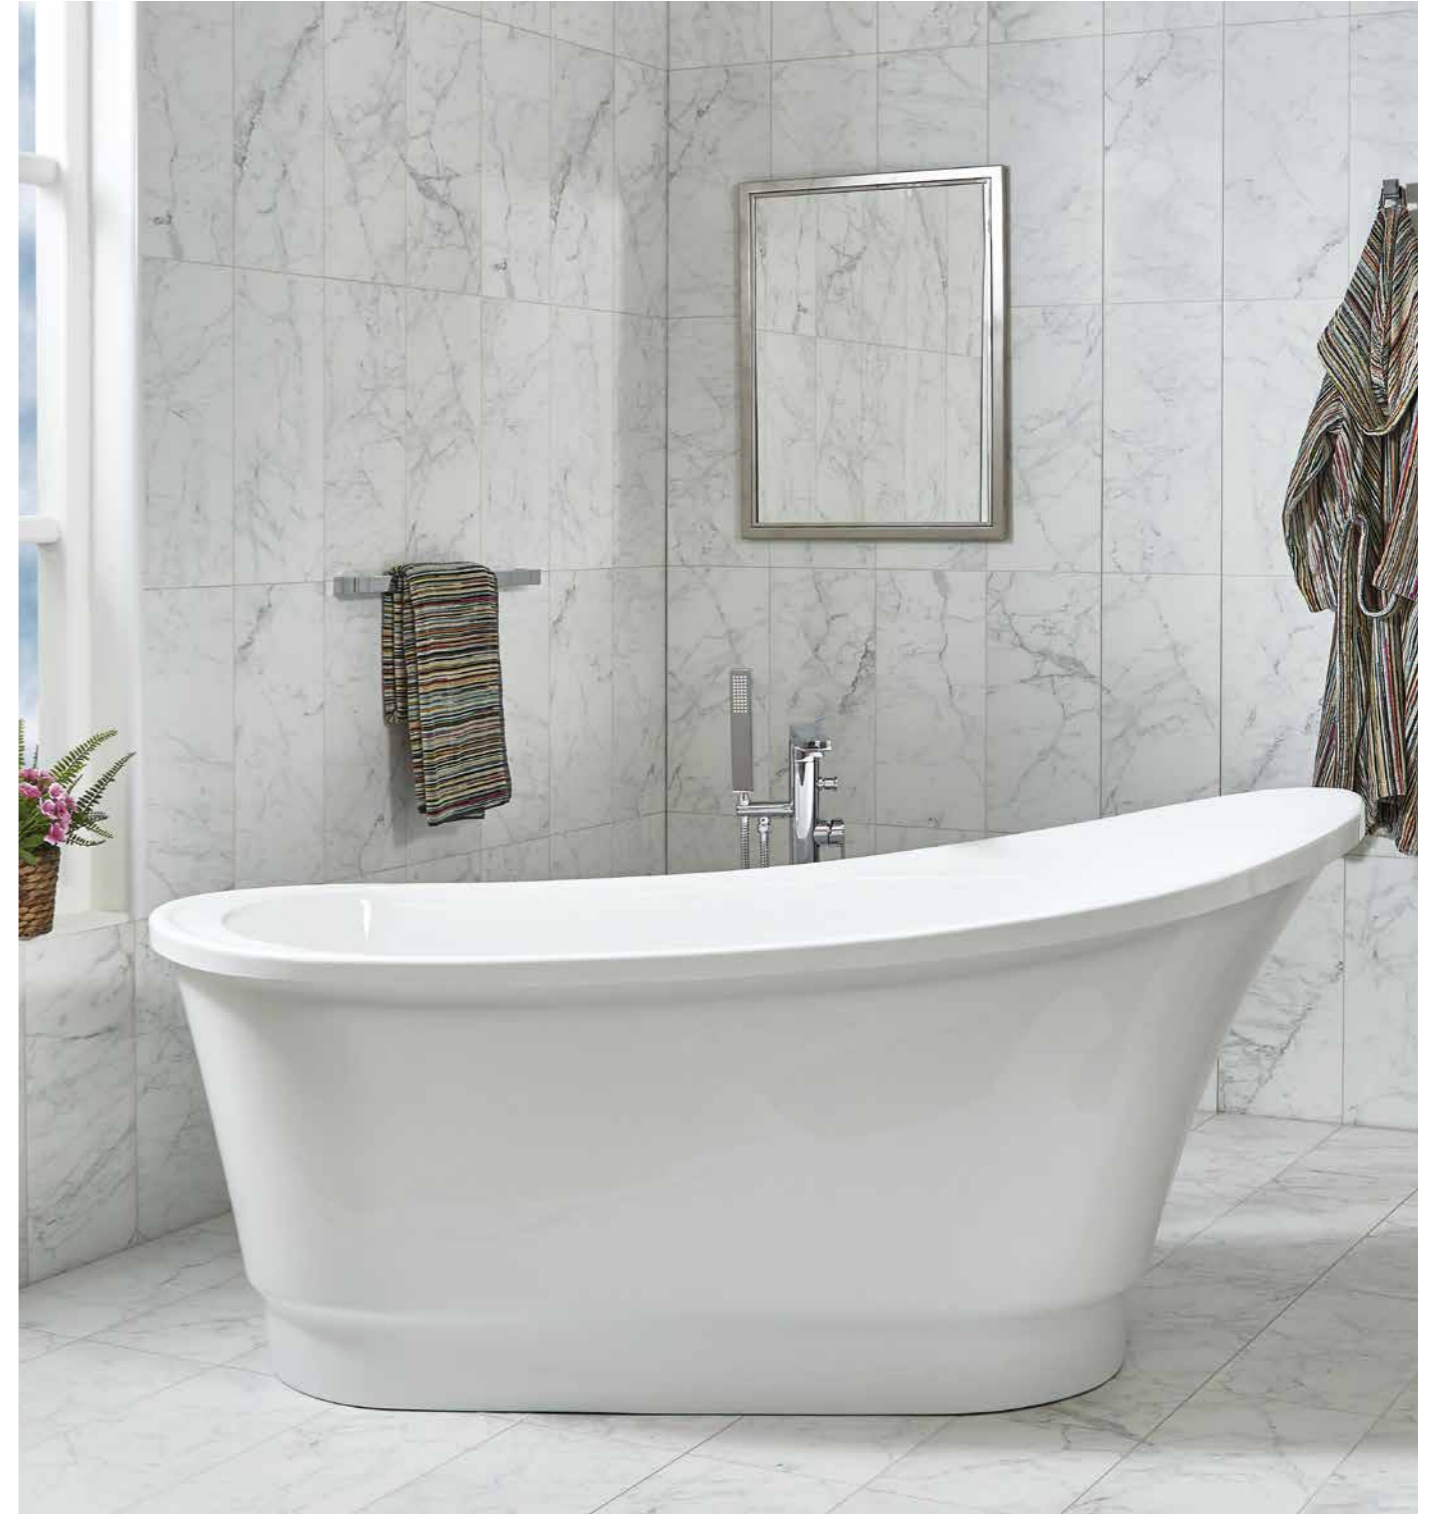

£1559

RT013  
**Michelle**  
**Acrylic Freestanding Bath**  
Including Chrome Overflow and Klik Waste  
Capacity 240 litres  
L171 x W80 x H68 x D45

£1679

RT019 **Carissa** £1679  
**Twin Skinned Acrylic Freestanding Bath**  
 Including Chrome Overflow and Klik Waste  
 Capacity 265 litres  
 L180 x W80 x H66 x D44