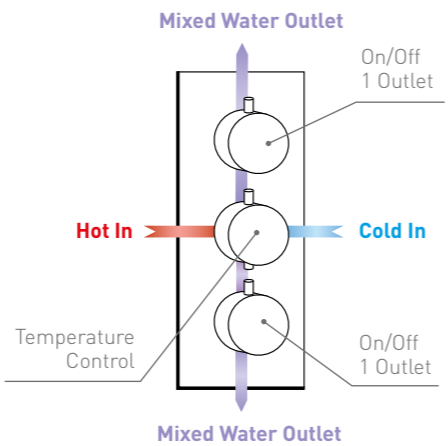

Triple Valve - Dual Function

SV039RO
£297