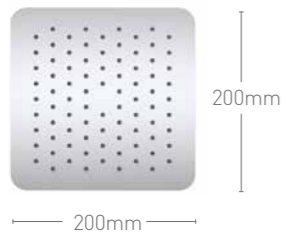

SHOWER HEADS

SQUARE

SH037 Shower Head & Wall Arm £92
SH038 Shower Head & Ceiling Arm £79
SLH001 Shower Head £49

SH039 Shower Head & Wall Arm £136
SH040 Shower Head & Ceiling Arm £121
SLH002 Shower Head £93