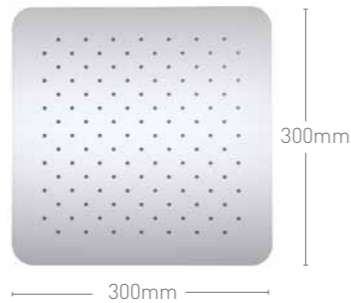

SHOWER HEADS

SQUARE

SH037 Shower Head & Wall Arm £92
SH038 Shower Head & Ceiling Arm £79
SLH001 Shower Head £49

SH039 Shower Head & Wall Arm £136
SH040 Shower Head & Ceiling Arm £121
SLH002 Shower Head £93