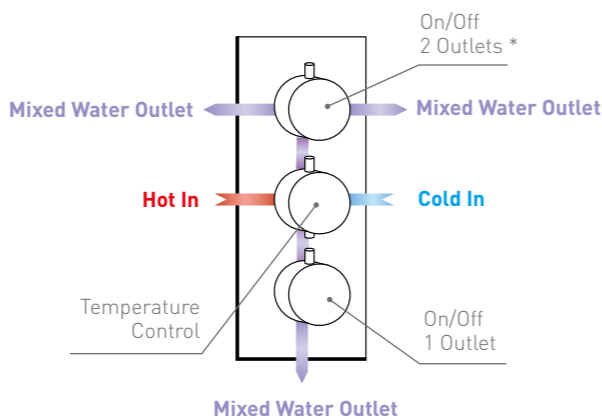

Triple Valve - Triple Function

SV040RO
£297

* Cannot be used simultaneously

DOCCIA ROUND

DOCCIA 13

£316

- DOC13
- Single Function Thermostatic Shower Valve
- 200mm Round Shower Head & Wall Arm

DOCCIA 14

£416

- DOC14
- Dual Function Thermostatic Shower Valve
- 200mm Round Shower Head & Wall Arm
- Slide Rail with Multi Function Handset & Smooth Hose
- Round Outlet Elbow

DOCCIA 15

£482

- DOC15
- Dual Function Thermostatic Shower Valve
- 200mm Round Shower Head & Wall Arm
- Slide Rail with Multi Function Handset & Smooth Hose
- Round Outlet Elbow

DOCCIA 16

£575

- DOC16
- Triple Function Thermostatic Shower Valve
- 200mm Round Shower Head & Wall Arm
- Slide Rail with Multi Function Handset & Smooth Hose
- Round Klik Klak Bath Waste & Overflow Filler
- Round Outlet Elbow

DOCCIA 67

£301

- DOC67
- Single Function Thermostatic Shower Valve
- 200mm Round Shower Head & Ceiling Arm

DOCCIA 68

£401

- DOC68
- Dual Function Thermostatic Shower Valve
- 200mm Round Shower Head & Ceiling Arm
- Slide Rail with Multi Function Handset & Smooth Hose
- Round Outlet Elbow

DOCCIA 69

£467

- DOC69
- Dual Function Thermostatic Shower Valve
- 200mm Round Shower Head & Ceiling Arm
- Slide Rail with Multi Function Handset & Smooth Hose
- Round Outlet Elbow

DOCCIA 70

£559

- DOC70
- Triple Function Thermostatic Shower Valve
- 200mm Round Shower Head & Ceiling Arm
- Slide Rail with Multi Function Handset & Smooth Hose
- Round Klik Klak Bath Waste & Overflow Filler
- Round Outlet Elbow