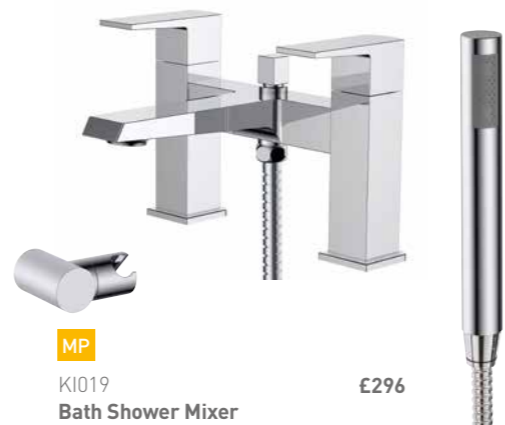

MP
KI019
Bath Shower Mixer
Including Hose, Handset & Bracket

£296