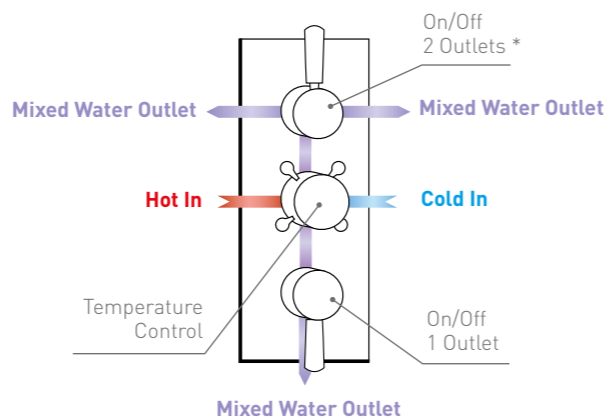

Triple Valve - Triple Function

SV040TR
£297

* Cannot be used simultaneously