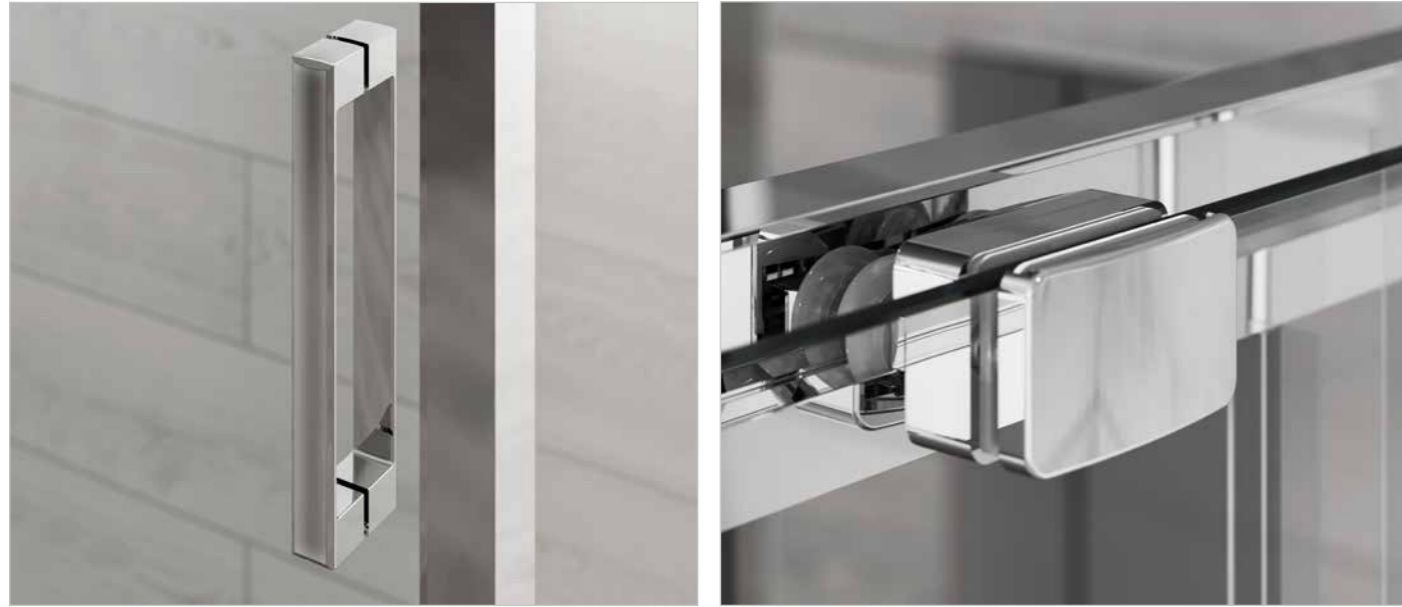

### Key Features:

Quick, easy install

20mm adjustment

Reversible design

Smooth opening roller design

Concealed fixings

Magnetic door seal

Quick release bottom roller