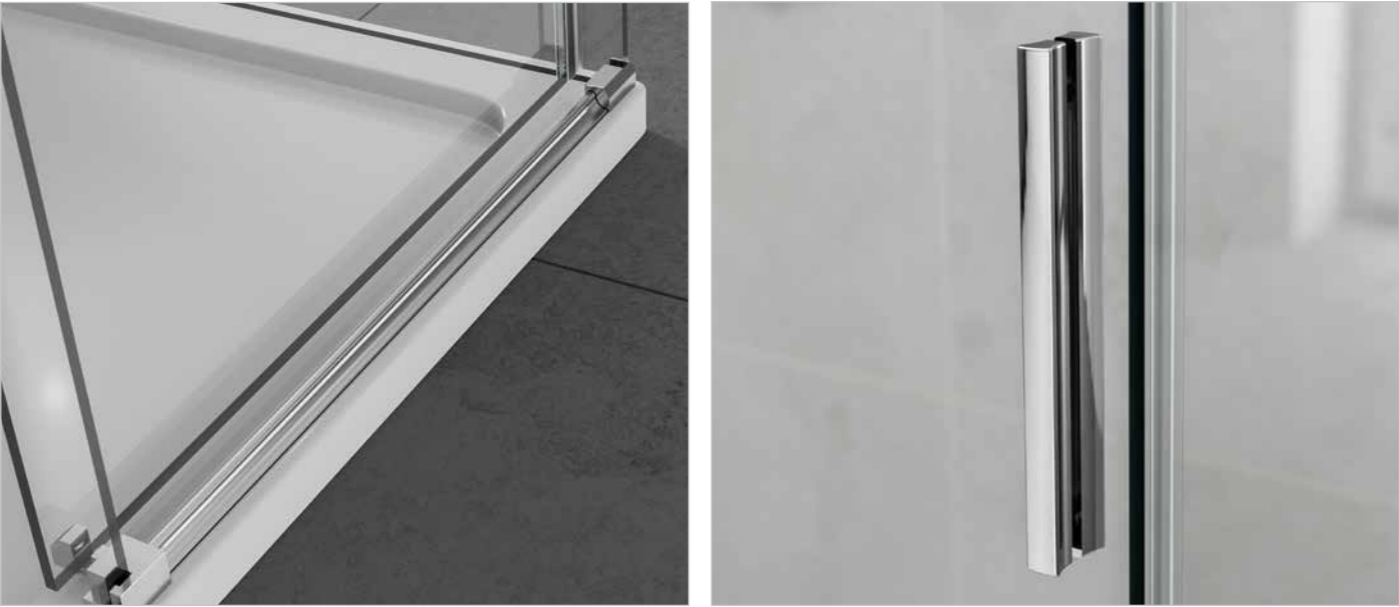

LUNE SLIDING RECESSED DOOR

8MM