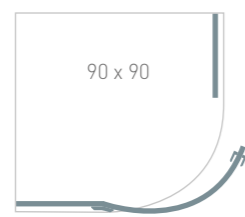

I-ZONE QUADRANT

8MM

Key Features:

Rise/fall hinges

Concealed fixings

20mm adjustment

Support bar

Magnetic door seal

Shower tray or wetroom compatible

Polished aluminium finish

Polished chrome hardware

8mm safety glass

Easyclean protection

Lifetime guarantee

Size	Adjustment	Door Opening	Height	Glass Thickness	Hinge Hand	Enclosure Only Code	Enclosure Only Price	Enclosure, Tray & Waste Code	Enclosure, Tray & Waste Price
90 x 90	86.5-88.5/86.5-88.5	60	200	8mm	LH	EN015	£874	TE015	£1051
90 x 90	86.5-88.5/86.5-88.5	60	200	8mm	RH	EN016	£874	TE016	£1051
100 x 80	86.5-88.5/106.5-108.5	60	200	8mm	LH	EN017	£876	TE017	£1085
100 x 80	86.5-88.5/106.5-108.5	60	200	8mm	RH	EN018	£876	TE018	£1085
120 x 90	86.5-88.5/116.5-118.5	60	200	8mm	LH	EN019	£942	TE019	£1204
120 x 90	86.5-88.5/116.5-118.5	60	200	8mm	RH	EN020	£942	TE020	£1204

* All enclosure and tray packs include waste.

LH Hinge