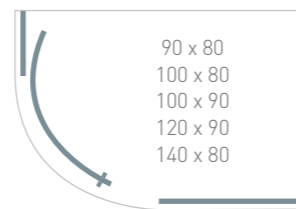

LH Installation