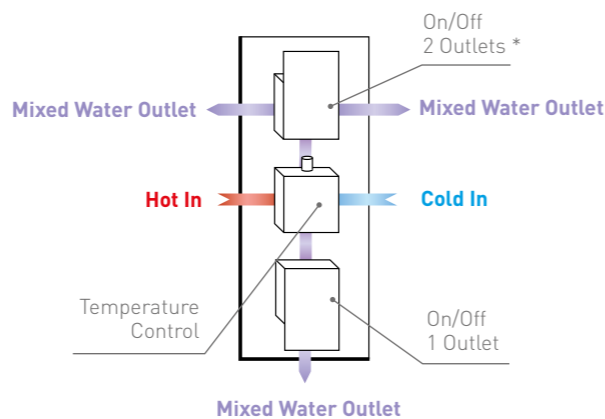

Triple Valve - Triple Function

SV040CU
£297

* Cannot be used simultaneously

DOCCIA LEVER

DOCCIA 21

DOC21
• Single Function Thermostatic Shower Valve
• 200mm Square Shower Head & Wall Arm

£323

DOCCIA 22

DOC22
• Dual Function Thermostatic Shower Valve
• 200mm Square Shower Head & Wall Arm
• Slide Rail with Multi Function Handset & Smooth Hose
• Square Outlet Elbow

£426

DOCCIA 23

DOC23
• Dual Function Thermostatic Shower Valve
• 200mm Square Shower Head & Wall Arm
• Slide Rail with Multi Function Handset & Smooth Hose
• Square Outlet Elbow

£492

DOCCIA 24

DOC24
• Triple Function Thermostatic Shower Valve
• 200mm Square Shower Head & Wall Arm
• Slide Rail with Multi Function Handset & Smooth Hose
• Square Klik Klak Bath Waste & Overflow Filler
• Square Outlet Elbow

£585

DOCCIA 75

DOC75
• Single Function Thermostatic Shower Valve
• 200mm Square Shower Head & Ceiling Arm

£310

DOCCIA 76

DOC76
• Dual Function Thermostatic Shower Valve
• 200mm Square Shower Head & Ceiling Arm
• Slide Rail with Multi Function Handset & Smooth Hose
• Square Outlet Elbow

£413

DOCCIA 77

DOC77
• Dual Function Thermostatic Shower Valve
• 200mm Square Shower Head & Ceiling Arm
• Slide Rail with Multi Function Handset & Smooth Hose
• Square Outlet Elbow

£479

DOCCIA 78

DOC78
• Triple Function Thermostatic Shower Valve
• 200mm Square Shower Head & Ceiling Arm
• Slide Rail with Multi Function Handset & Smooth Hose
• Square Klik Klak Bath Waste & Overflow Filler
• Square Outlet Elbow

£571