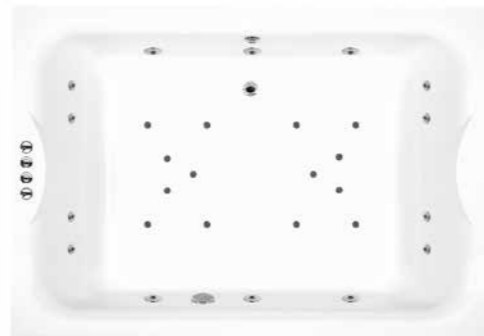

WPC027 1.5Kw inline heater £136 For system 1 & 3 only	OPTIONAL EXTRAS (Factory Fitted) WPC029 Colour kinetic underwater light £216 For system 1, 2 & 3	WPC028 ELCB Protection £38 For system 1, 2 & 3