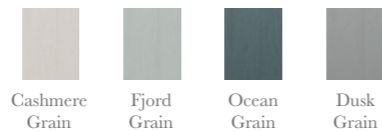

Bath Panels available in sizes:
1700, 1800, 800 & 700.

To view the full range of baths, please see the Phoenix Enclosures/
Baths/Brassware Brochure.