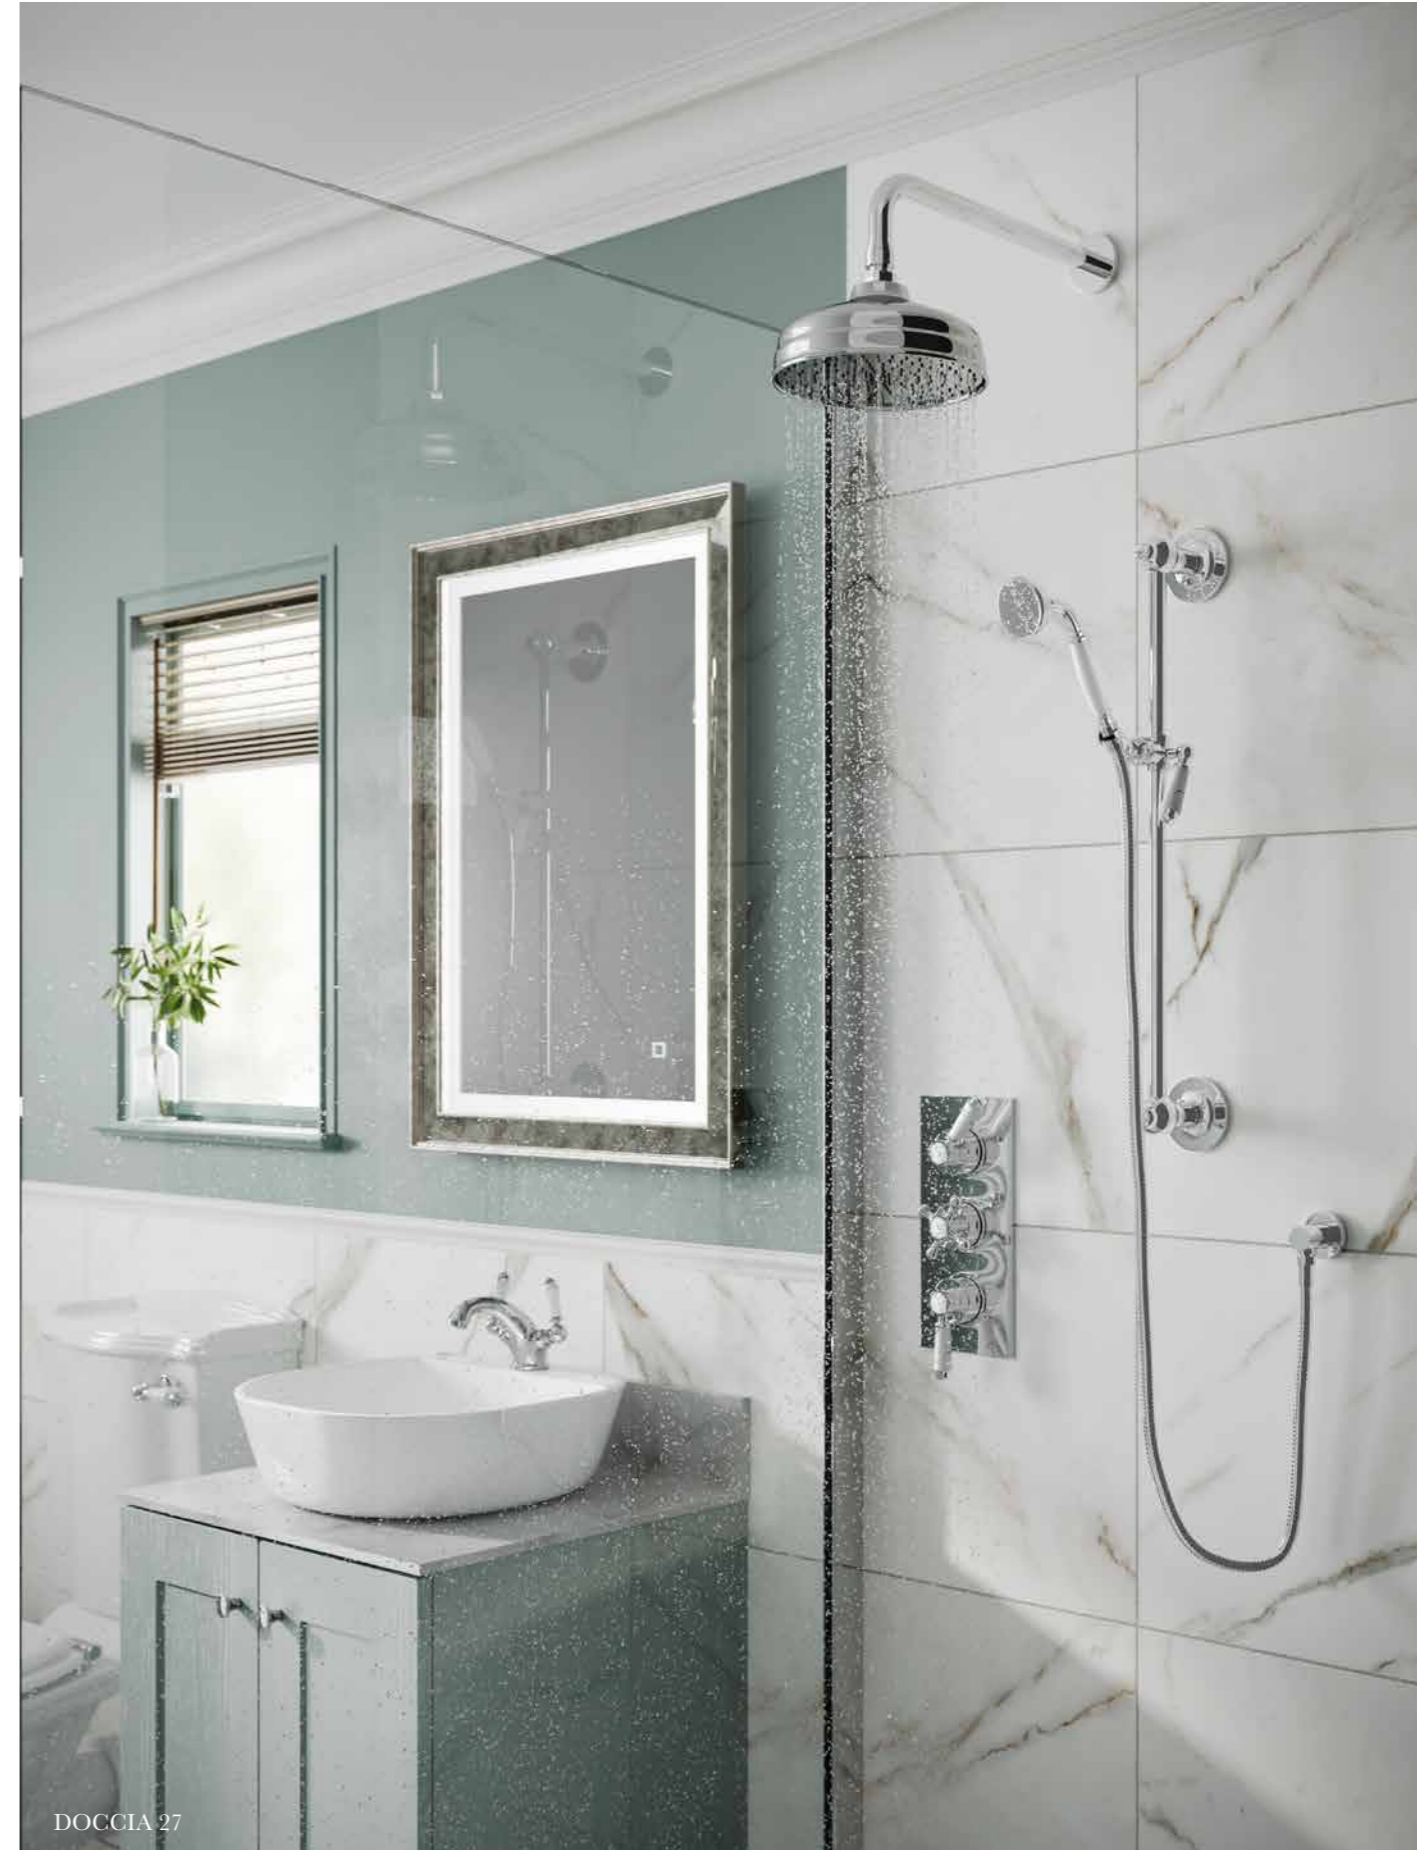

WBA014
Glass Shelf £50
H7 x W27 x D10

WBA009
Double Corner Basket £71
Brass
H36 x W20 x D16

EXPOSED THERMOSTATIC SHOWER

HFVP001 £633
Exposed Thermostatic Valve
With Diverter, Rigid Riser Rail &
Hand Shower

CONCEALED SHOWER

DOCCIA 27

BALMORAL SHOWERING

DOC25 £401
 • Thermostatic Shower Valve
 • 200mm Shower Head & Wall Arm

DOC26 £574
 • Thermostatic Shower Valve
 • 200mm Shower Head & Wall Arm
 • Slide Rail with Handset
 • Outlet Elbow

DOC79 £385
 • Thermostatic Shower Valve
 • 200mm Shower Head & Ceiling Arm

DOC80 £558
 • Thermostatic Shower Valve
 • 200mm Shower Head & Ceiling Arm
 • Slide Rail with Handset
 • Outlet Elbow

DOC27 £640
 • Thermostatic Shower Valve
 • 200mm Shower Head & Wall Arm
 • Slide Rail with Handset
 • Outlet Elbow