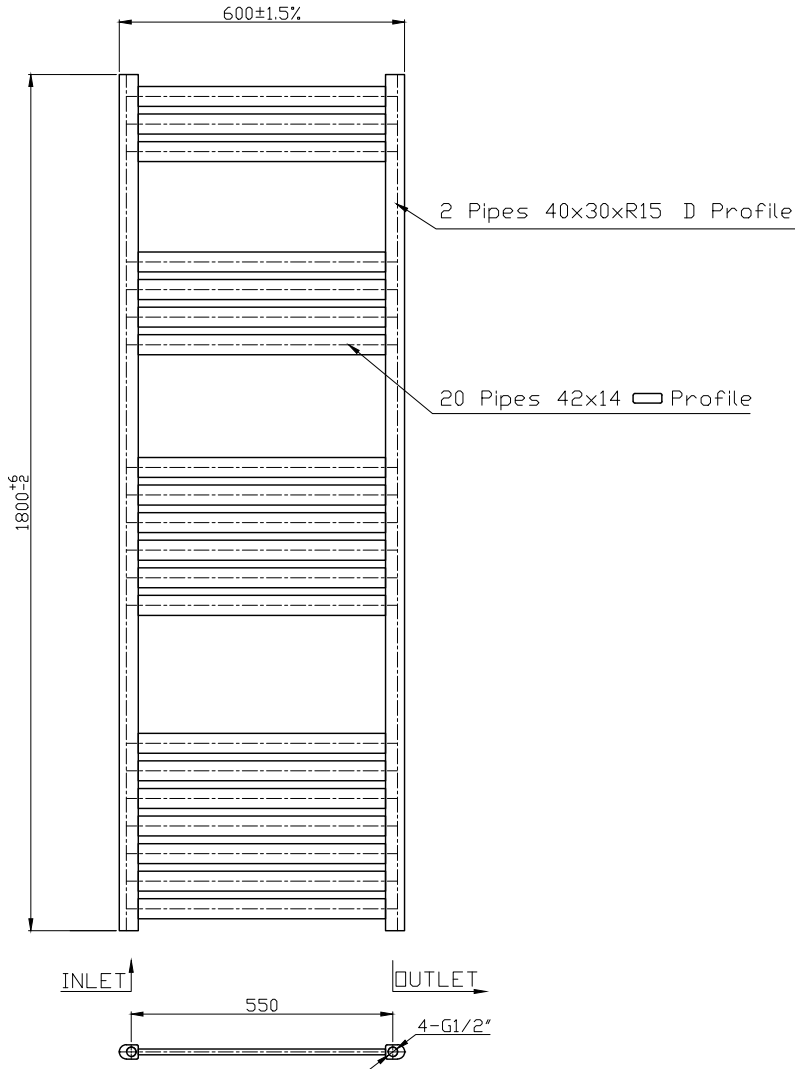

Range: Radiators

Type: Konnex

Code: ER091 ER092 ER093 ER094 ER095

Version/Date: v1 05/21

Unit: mm

1200 x 500 Image Shown

This product is designed as a warmer of dry towels. Placing wet towels or garments on this product may result in the deterioration of the surface finish.