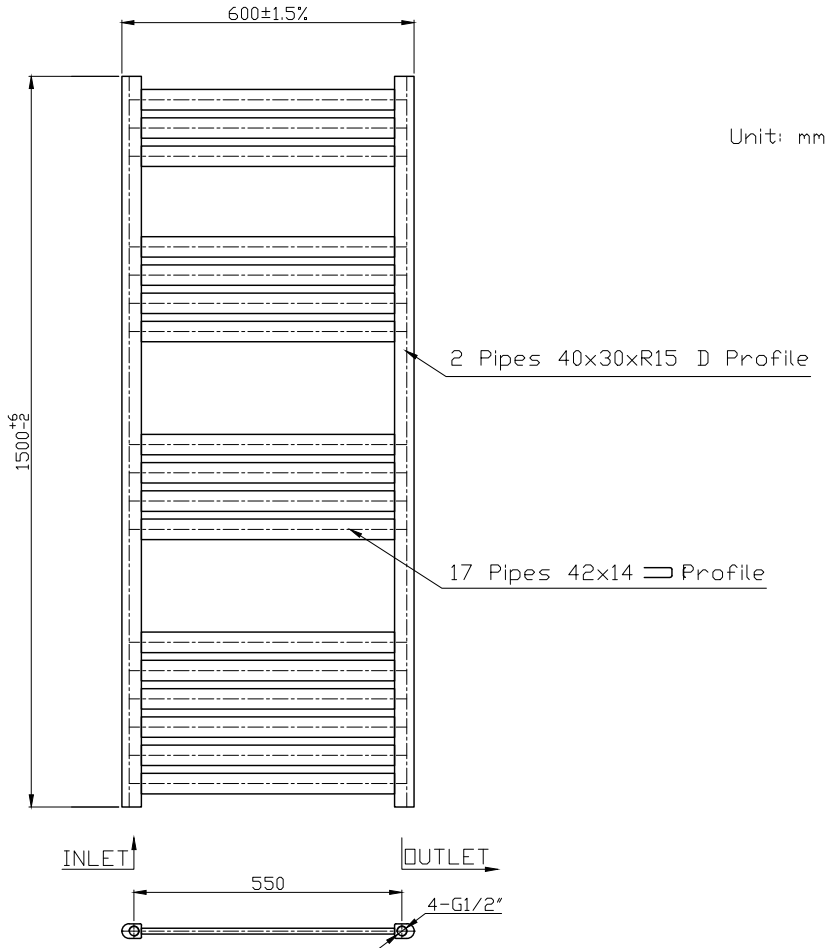

Range: Radiators

Type: Konnex

Code: ER085 ER086 ER087 ER088 ER089

Version/Date: v1 05/21

1200 x 500 Image Shown

This product is designed as a warmer of dry towels. Placing wet towels or garments on this product may result in the deterioration of the surface finish.