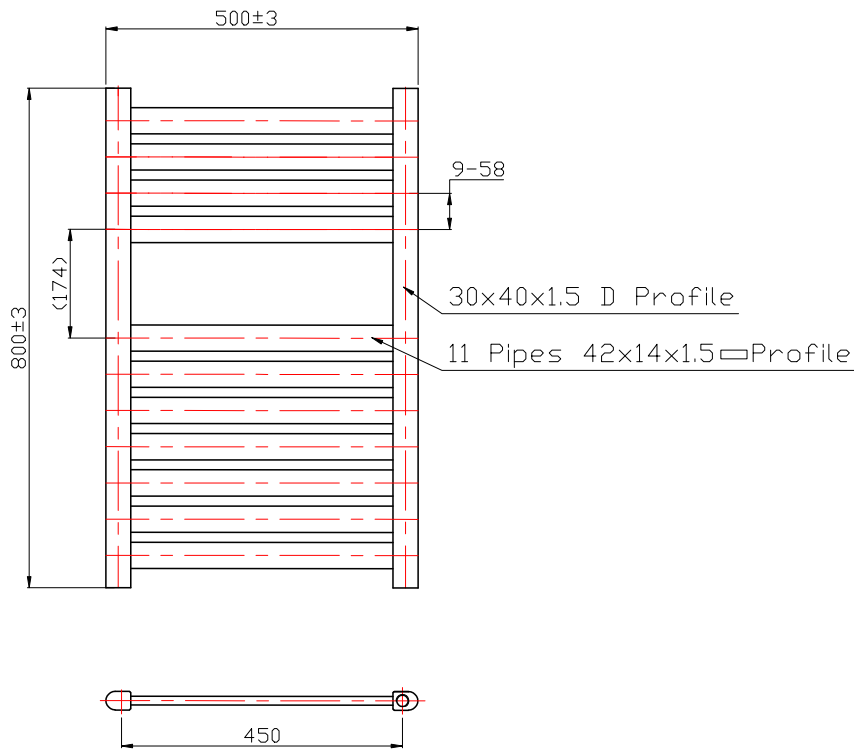

1200 x 500 Image Shown

This product is designed as a warmer of dry towels. Placing wet towels or garments on this product may result in the deterioration of the surface finish.

Height	Width	Element Watts
800	500	150