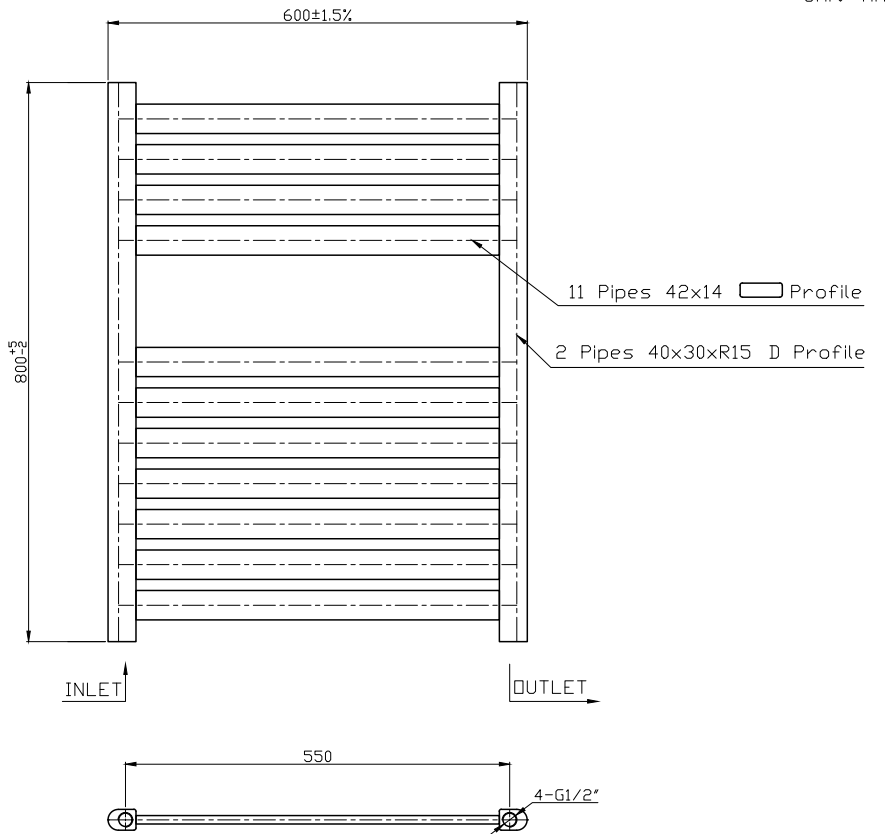

1800 x 500 Image Shown

This product is designed as a warmer of dry towels. Placing wet towels or garments on this product may result in the deterioration of the surface finish.

Finishes:

Height	Width	Pipe Centres	Wall to Pipe Centres	Watts	BTU's	Code
800	600	550	65-85	425	1447	TR069
800	600	550	65-85	537	1833	TR070 TR071 TR072 TR073