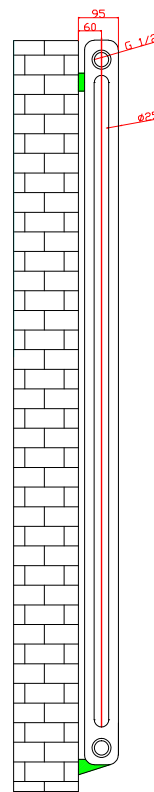

1200 x 372 Image Shown

These products are designed as a warmer of dry towels. Placing wet towels or garments on these products may result in the deterioration of the surface finish.

RA921

RA922

RA920

| Height | Width | Tapping Centres | Wall to Pipe Centres | Watts | BTU's | Code |
|--------|-------|-----------------|----------------------|-------|-------|-------|
| 1200 | 372 | 372 | 76 | 853 | 2910 | RA930 |
| 1800 | 287 | 287 | 76 | 959 | 3271 | RA931 |
| 1800 | 372 | 372 | 76 | 1279 | 4365 | RA932 |