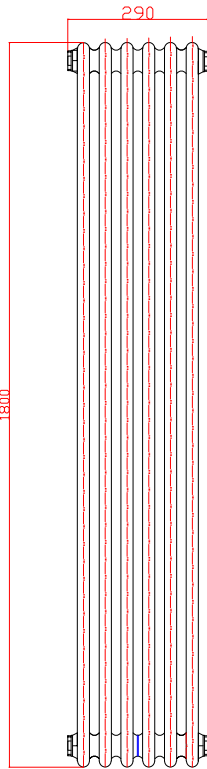

1200 x 372 Image Shown

These products are designed as a warmer of dry towels. Placing wet towels or garments on these products may result in the deterioration of the surface finish.

RA921

RA922

RA920

| Height | Width | Tapping Centres | Wall to Pipe Centres | Watts | BTU's | Code |
|--------|-------|-----------------|----------------------|-------|-------|-------|
| 1200 | 372 | 372 | 76 | 853 | 2910 | RA930 |
| 1800 | 287 | 287 | 76 | 959 | 3271 | RA931 |
| 1800 | 372 | 372 | 76 | 1279 | 4365 | RA932 |