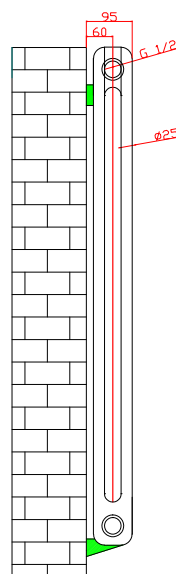

1200 x 372 Image Shown

These products are designed as a warmer of dry towels. Placing wet towels or garments on these products may result in the deterioration of the surface finish.

RA921

RA922

RA920

| Height | Width | Tapping Centres | Wall to Pipe Centres | Watts | BTU's | Code |
|--------|-------|-----------------|----------------------|-------|-------|-------|
| 1200 | 372 | 372 | 76 | 853 | 2910 | RA930 |
| 1800 | 287 | 287 | 76 | 959 | 3271 | RA931 |
| 1800 | 372 | 372 | 76 | 1279 | 4365 | RA932 |