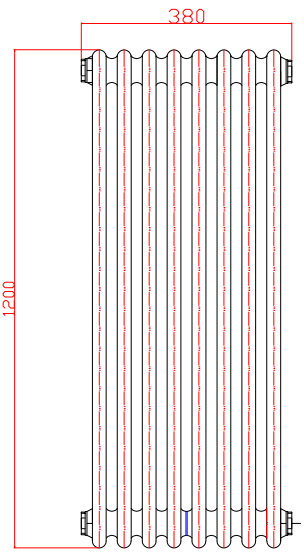

1200 x 372 Image Shown

These products are designed as a warmer of dry towels. Placing wet towels or garments on these products may result in the deterioration of the surface finish.

RA921

RA922

RA920

| Height | Width | Tapping Centres | Wall to Pipe Centres | Watts | BTU's | Code |
|--------|-------|-----------------|----------------------|-------|-------|-------|
| 1200 | 372 | 372 | 76 | 853 | 2910 | RA930 |
| 1800 | 287 | 287 | 76 | 959 | 3271 | RA931 |
| 1800 | 372 | 372 | 76 | 1279 | 4365 | RA932 |