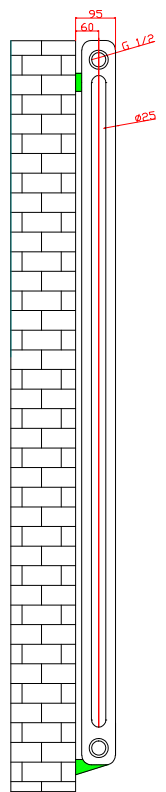

1200 x 372 Image Shown

These products are designed as a warmer of dry towels. Placing wet towels or garments on these products may result in the deterioration of the surface finish.

RA921

RA922

RA920

| Height | Width | Tapping Centres | Wall to Pipe Centres | Watts | BTU's | Code |
|--------|-------|-----------------|----------------------|-------|-------|-------|
| 1200 | 372 | 372 | 76 | 853 | 2910 | RA930 |
| 1800 | 287 | 287 | 76 | 959 | 3271 | RA931 |
| 1800 | 372 | 372 | 76 | 1279 | 4365 | RA932 |