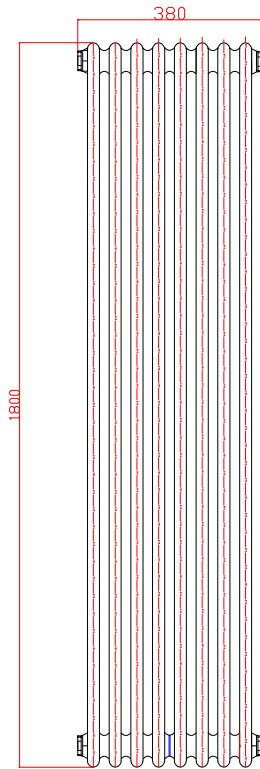

1200 x 372 Image Shown

These products are designed as a warmer of dry towels. Placing wet towels or garments on these products may result in the deterioration of the surface finish.

RA921

RA922

RA920

| Height | Width | Tapping Centres | Wall to Pipe Centres | Watts | BTU's | Code |
|--------|-------|-----------------|----------------------|-------|-------|-------|
| 1200 | 372 | 372 | 76 | 853 | 2910 | RA930 |
| 1800 | 287 | 287 | 76 | 959 | 3271 | RA931 |
| 1800 | 372 | 372 | 76 | 1279 | 4365 | RA932 |