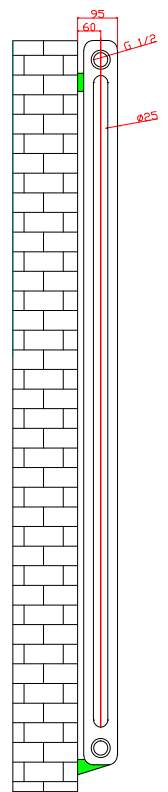

1800 x 372 Image Shown

These products are designed as a warmer of dry towels. Placing wet towels or garments on these products may result in the deterioration of the surface finish.

RA921

RA922

RA920

Height	Width	Tapping Centres	Wall to Pipe Centres	Watts	BTU's	Code
1200	372	372	76	853	2910	RA920
1800	287	287	76	959	3271	RA921
1800	372	372	76	1279	4365	RA922