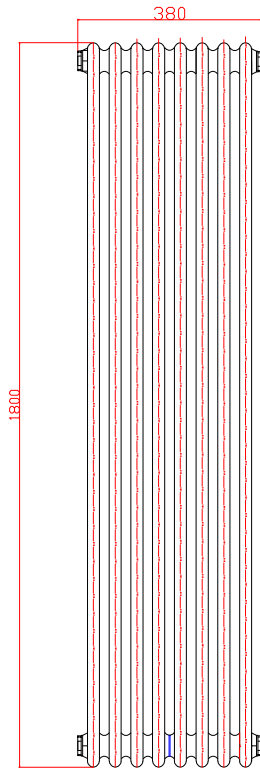

1800 x 372 Image Shown

These products are designed as a warmer of dry towels. Placing wet towels or garments on these products may result in the deterioration of the surface finish.

RA921

RA922

RA920

Height	Width	Tapping Centres	Wall to Pipe Centres	Watts	BTU's	Code
1200	372	372	76	853	2910	RA920
1800	287	287	76	959	3271	RA921
1800	372	372	76	1279	4365	RA922