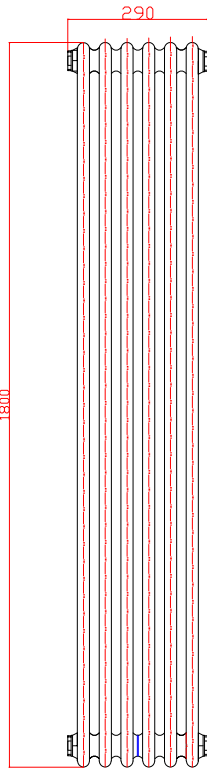

1800 x 372 Image Shown

These products are designed as a warmer of dry towels. Placing wet towels or garments on these products may result in the deterioration of the surface finish.

RA921

RA922

RA920

Height	Width	Tapping Centres	Wall to Pipe Centres	Watts	BTU's	Code
1200	372	372	76	853	2910	RA920
1800	287	287	76	959	3271	RA921
1800	372	372	76	1279	4365	RA922