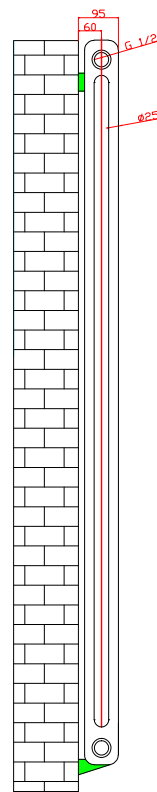

1800 x 372 Image Shown

These products are designed as a warmer of dry towels. Placing wet towels or garments on these products may result in the deterioration of the surface finish.

RA921

RA922

RA920

Height	Width	Tapping Centres	Wall to Pipe Centres	Watts	BTU's	Code
1200	372	372	76	853	2910	RA920
1800	287	287	76	959	3271	RA921
1800	372	372	76	1279	4365	RA922