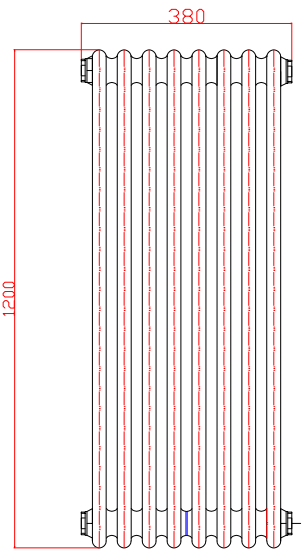

1800 x 372 Image Shown

These products are designed as a warmer of dry towels. Placing wet towels or garments on these products may result in the deterioration of the surface finish.

RA921

RA922

RA920

Height	Width	Tapping Centres	Wall to Pipe Centres	Watts	BTU's	Code
1200	372	372	76	853	2910	RA920
1800	287	287	76	959	3271	RA921
1800	372	372	76	1279	4365	RA922