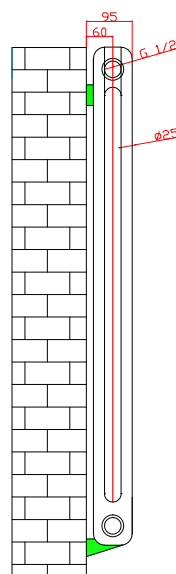

1800 x 372 Image Shown

These products are designed as a warmer of dry towels. Placing wet towels or garments on these products may result in the deterioration of the surface finish.

RA921

RA922

RA920

Height	Width	Tapping Centres	Wall to Pipe Centres	Watts	BTU's	Code
1200	372	372	76	853	2910	RA920
1800	287	287	76	959	3271	RA921
1800	372	372	76	1279	4365	RA922