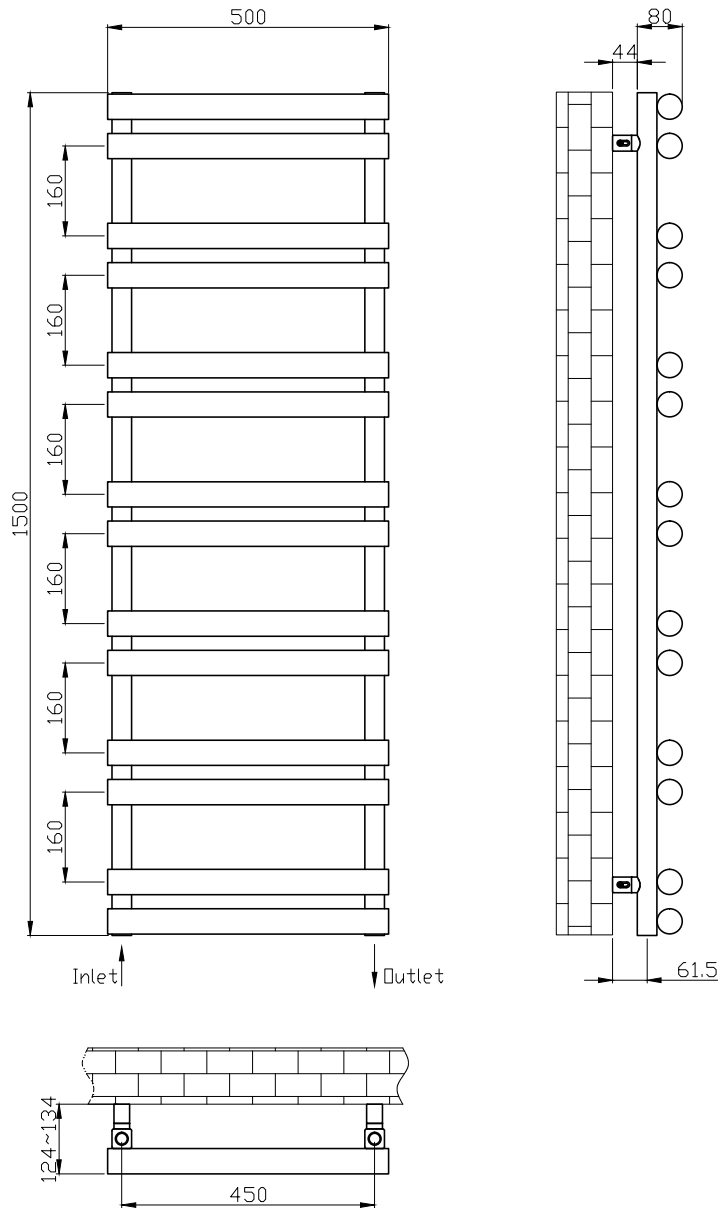

Range: Radiators

Type: Reno

Code: RA295

Version/Date: v4 04/21

1200 x 500 Image Shown

This product is designed as a warmer of dry towels. Placing wet towels or garments on this product may result in the deterioration of the surface finish.

Information:

Height	Width	Pipe Centres	Wall to Pipe Centres	Watts	BTU's	Code
1500	500	450	90	1119	3819	RA295

Finishes:

Anthracite

Guarantee/Aftercare: During installation extra care must be taken to avoid damaging the fittings. We provide a guarantee against faulty manufacture or materials (excluding serviceable parts), providing they have been installed, cared for and used in accordance with our instructions and good plumbing practice. All products installed in a commercial environment carry a 12 month guarantee. We cannot be held responsible for the use of incorrect dimensions shown for first fix without the actual products on site. All dimensions stated are nominal and are subject to manufacturing tolerances. This product is designed as a warmer of dry towels. Placing wet towels or garments on this product may result in the deterioration of the surface finish.