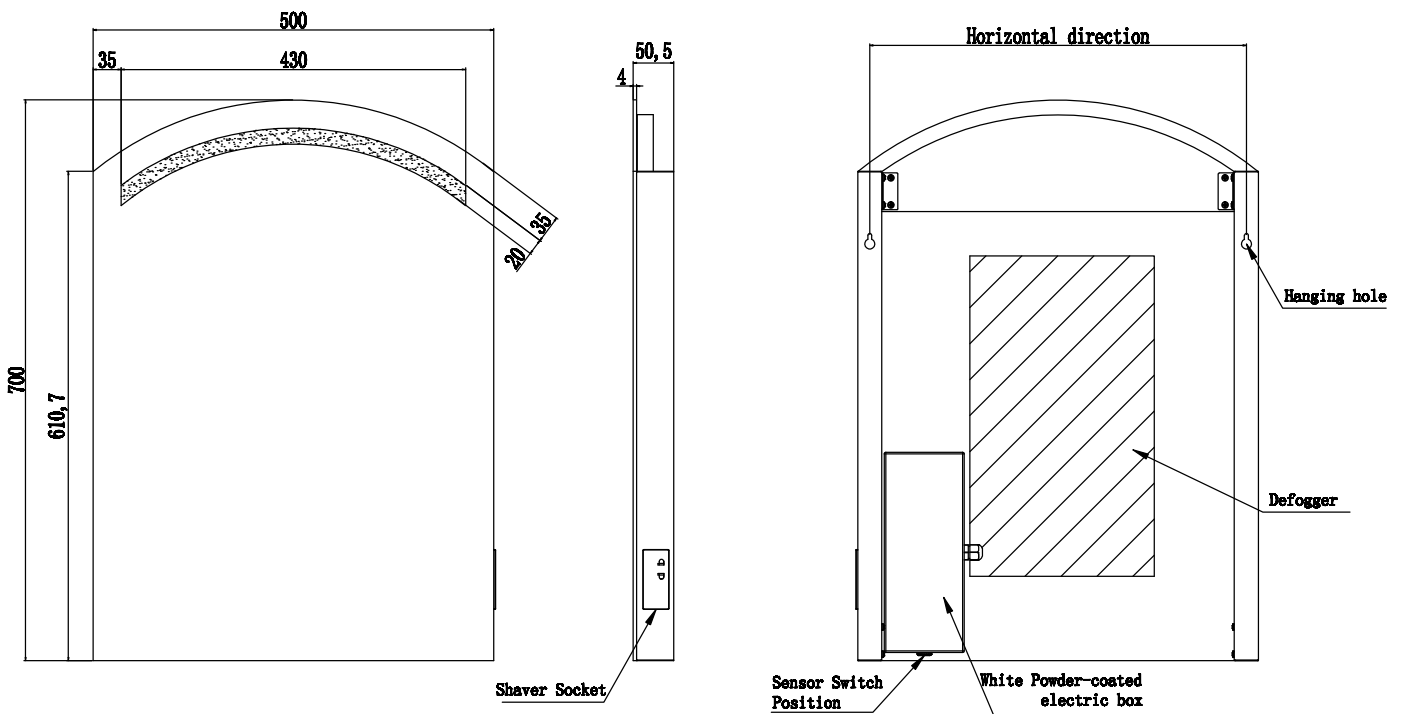

Range:	Mirrors
Type:	Reno LED Mirror
Code:	MI180
Version/Date:	v1 04/21

Information:

Finishes:

Guarantee/Aftercare: During installation extra care must be taken to avoid damaging the fittings. We provide a guarantee against faulty manufacture or materials (excluding serviceable parts), providing they have been installed, cared for and used in accordance with our instructions and good plumbing practice.