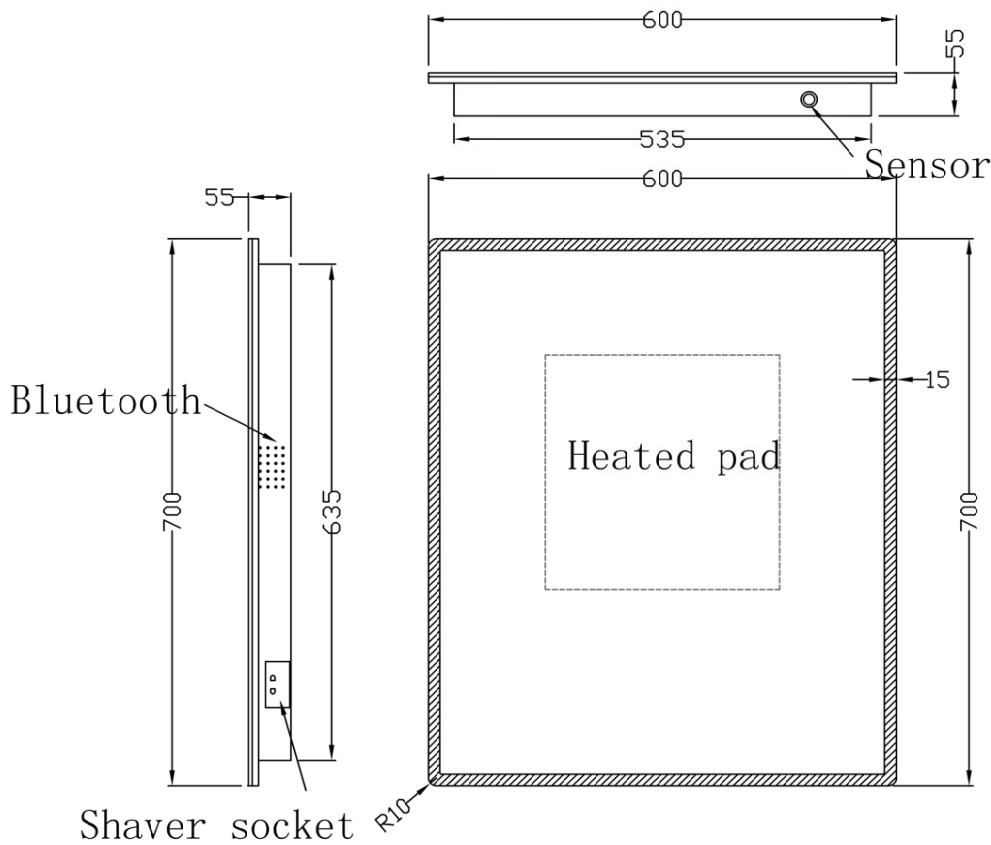

Range:	Mirrors
Type:	Konnex Bluetooth LED Mirror
Code:	MI143
Version/Date:	v1 04/21

Information:

Finishes:

Guarantee/Aftercare: During installation extra care must be taken to avoid damaging the fittings. We provide a guarantee against faulty manufacture or materials (excluding serviceable parts), providing they have been installed, cared for and used in accordance with our instructions and good plumbing practice.