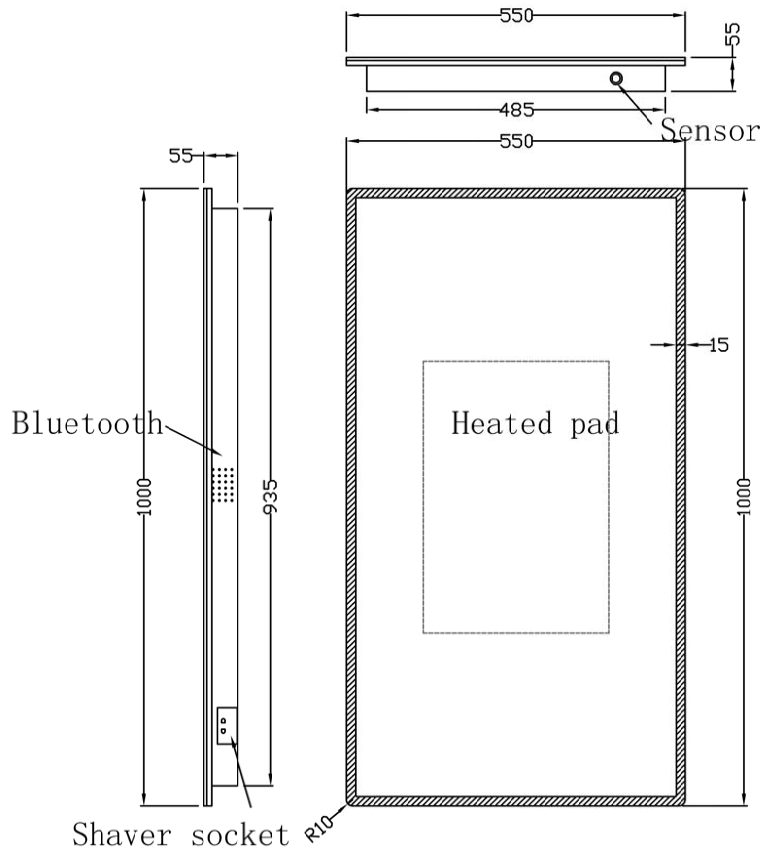

Range: Mirrors

Type: Konnex Bluetooth LED Mirror

Code: MI141

Version/Date: v1 04/21

Information:

Finishes:

Guarantee/Aftercare: During installation extra care must be taken to avoid damaging the fittings. We provide a guarantee against faulty manufacture or materials (excluding serviceable parts), providing they have been installed, cared for and used in accordance with our instructions and good plumbing practice.