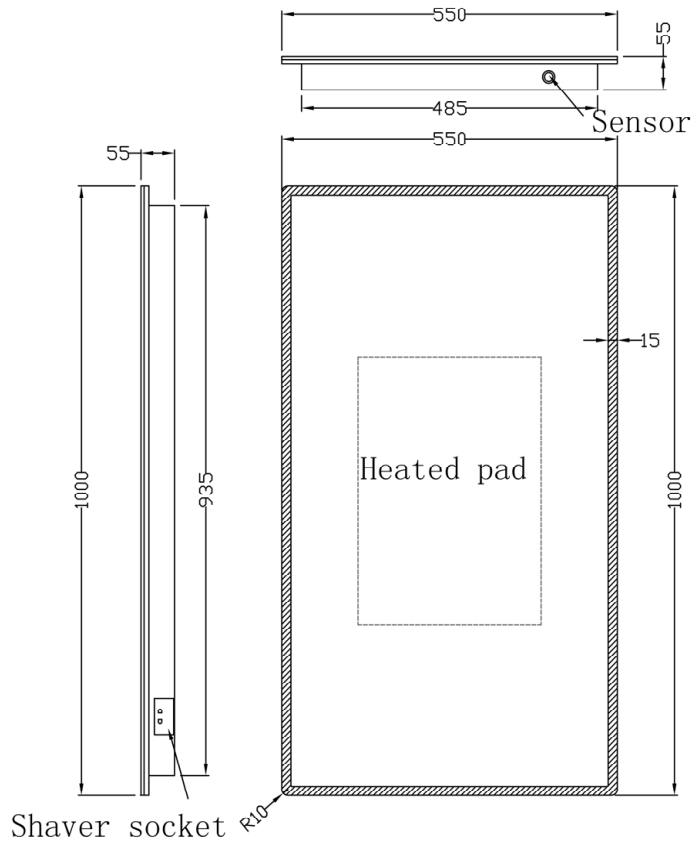

Range:	Mirrors
Type:	Konnex LED Mirror
Code:	MI138
Version/Date:	v1 04/21

Information:

Finishes:

Guarantee/Aftercare: During installation extra care must be taken to avoid damaging the fittings. We provide a guarantee against faulty manufacture or materials (excluding serviceable parts), providing they have been installed, cared for and used in accordance with our instructions and good plumbing practice.