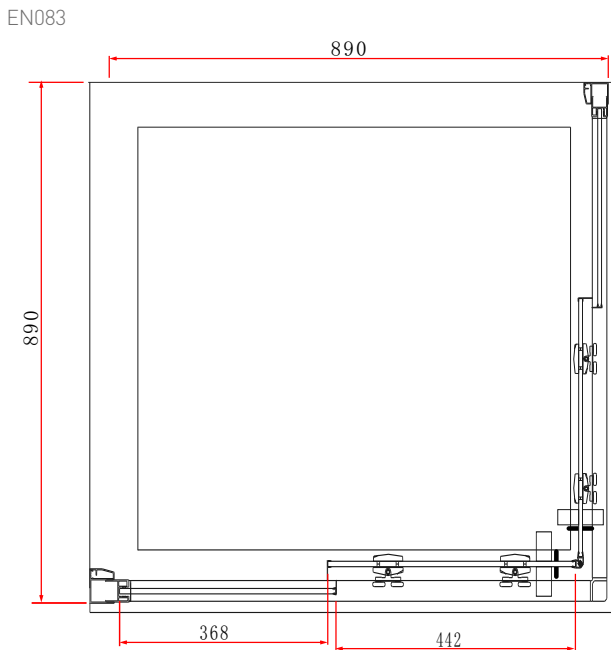

Range: Shower Enclosures

Type: Konnex Corner Entry

Code: EN082 EN084 EN084

Version/Date: v1 04/21

Information:

- Reversible design
- Concealed fixings
- 20mm adjustment
- Shower tray/wetroom

- Magnetic door seal
- Polished aluminium frame
- 8mm Safety Glass
- Easyclean protection
- Lifetime guarantee