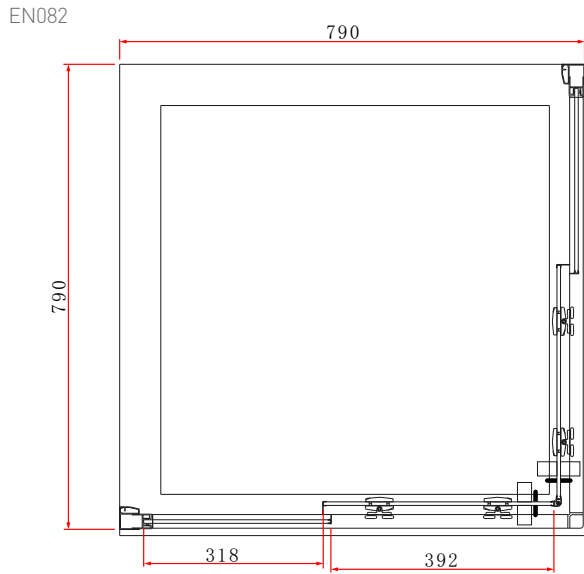

Range: Shower Enclosures

Type: Konnex Corner Entry

Code: EN082 EN084 EN084

Version/Date: v1 04/21

Information:

- Reversible design
- Concealed fixings
- 20mm adjustment
- Shower tray/wetroom

- Magnetic door seal
- Polished aluminium frame
- 8mm Safety Glass
- Easyclean protection
- Lifetime guarantee