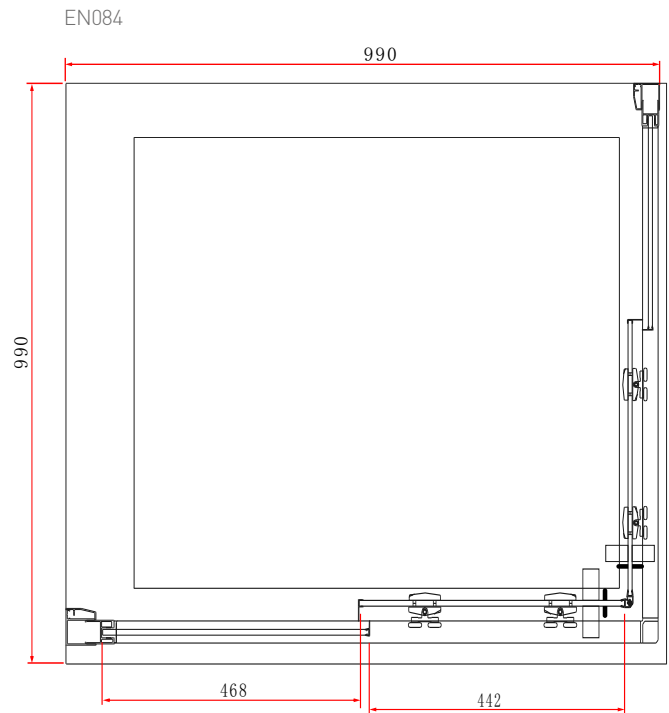

Range: Shower Enclosures

Type: Konnex Corner Entry

Code: EN082 EN084 EN084

Version/Date: v1 04/21

Information:

- Reversible design
- Concealed fixings
- 20mm adjustment
- Shower tray/wetroom

- Magnetic door seal
- Polished aluminium frame
- 8mm Safety Glass
- Easyclean protection
- Lifetime guarantee