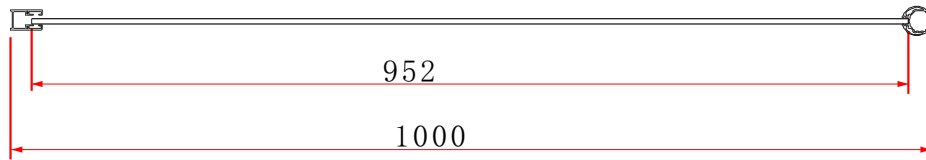

Range: Shower Enclosure  
 Type: Wye  
 Code: EN077 EN078 EN079 EN080 EN081  
 Version/Date: v1 04/21

EN077

EN078

EN079

EN080

EN081

**Information:**

- Telescopic ceiling mount
- Frosted modesty panel
- Support handle
- Shower tray/wetroom
- Polished aluminium frame
- 8mm Safety Glass
- Easyclean protection
- Lifetime guarantee