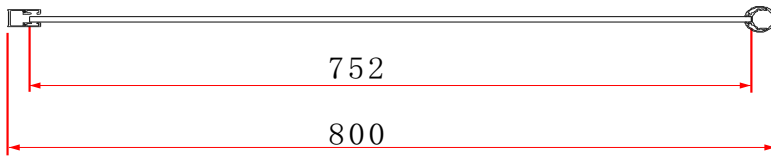

Range: Shower Enclosure  
 Type: Wye  
 Code: EN077 EN078 EN079 EN080 EN081  
 Version/Date: v1 04/21

EN077

EN078

EN079

EN080

EN081

**Information:**

- Telescopic ceiling mount
- Frosted modesty panel
- Support handle
- Shower tray/wetroom
- Polished aluminium frame
- 8mm Safety Glass
- Easyclean protection
- Lifetime guarantee