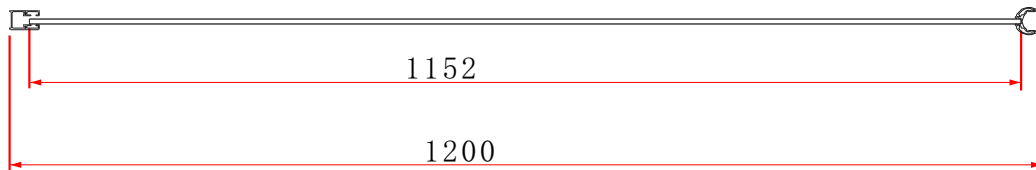

Range: Shower Enclosure  
 Type: Wye  
 Code: EN077 EN078 EN079 EN080 EN081  
 Version/Date: v1 04/21

EN077

EN078

EN079

EN080

EN081

**Information:**

- Telescopic ceiling mount
- Frosted modesty panel
- Support handle
- Shower tray/wetroom
- Polished aluminium frame
- 8mm Safety Glass
- Easyclean protection
- Lifetime guarantee