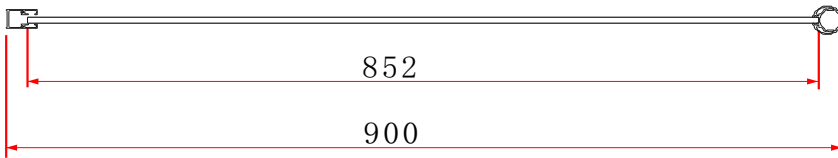

Range: Shower Enclosure  
 Type: Wye  
 Code: EN077 EN078 EN079 EN080 EN081  
 Version/Date: v1 04/21

EN077

EN078

EN079

EN080

EN081

**Information:**

- Telescopic ceiling mount
- Frosted modesty panel
- Support handle
- Shower tray/wetroom
- Polished aluminium frame
- 8mm Safety Glass
- Easyclean protection
- Lifetime guarantee