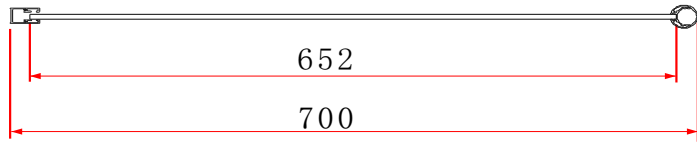

Range: Shower Enclosure  
 Type: Wye  
 Code: EN077 EN078 EN079 EN080 EN081  
 Version/Date: v1 04/21

EN077

EN078

EN079

EN080

EN081

**Information:**

- Telescopic ceiling mount
- Frosted modesty panel
- Support handle
- Shower tray/wetroom
- Polished aluminium frame
- 8mm Safety Glass
- Easyclean protection
- Lifetime guarantee