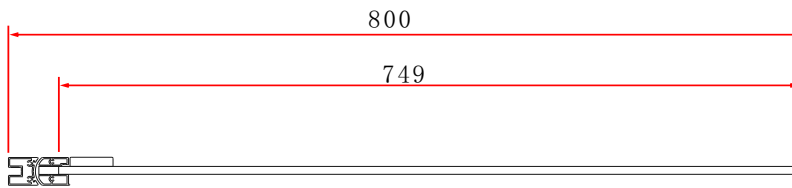

Range: Over Bath Screens

Type: Konnex Curved Top Pivot & Rail

Code: EN076

Version/Date: v1 04/21

Information:

- 150cm High
- 20mm adjustment
- Chrome towel rail
- Polished aluminium frame
- 8mm Safety Glass
- Easyclean protection
- Lifetime guarantee