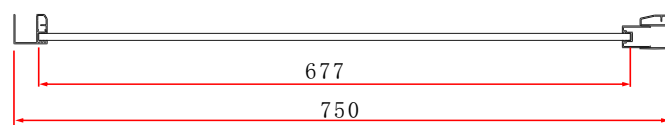

Range: Shower Enclosures

Type: Konnex Side Panels

Code: EN050 EN051 EN052 EN053 EN054

Version/Date: v1 04/21

EN050

EN051

EN052

EN053

EN054

Information:

- 8mm Safety Glass
- Easyclean protection
- Lifetime guarantee

Finishes:

Guarantee/Aftercare: During installation extra care must be taken to avoid damaging the fittings. We provide a guarantee against faulty manufacture or materials (excluding serviceable parts), providing they have been installed, cared for and used in accordance with our instructions and good plumbing practice.