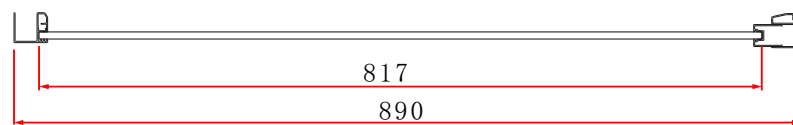

Range: Shower Enclosures

Type: Konnex Side Panels

Code: EN050 EN051 EN052 EN053 EN054

Version/Date: v1 04/21

EN050

EN051

EN052

EN053

EN054

Information:

- 8mm Safety Glass
- Easyclean protection
- Lifetime guarantee

Finishes:

Guarantee/Aftercare: During installation extra care must be taken to avoid damaging the fittings. We provide a guarantee against faulty manufacture or materials (excluding serviceable parts), providing they have been installed, cared for and used in accordance with our instructions and good plumbing practice.