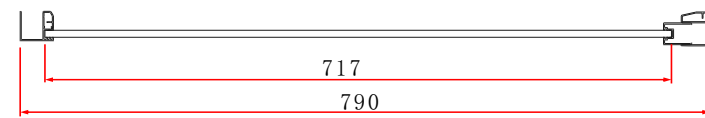

Range: Shower Enclosures

Type: Konnex Side Panels

Code: EN050 EN051 EN052 EN053 EN054

Version/Date: v1 04/21

EN050

EN051

EN052

EN053

EN054

Information:

- 8mm Safety Glass
- Easyclean protection
- Lifetime guarantee

Finishes:

Guarantee/Aftercare: During installation extra care must be taken to avoid damaging the fittings. We provide a guarantee against faulty manufacture or materials (excluding serviceable parts), providing they have been installed, cared for and used in accordance with our instructions and good plumbing practice.