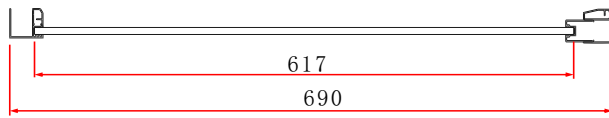

Range: Shower Enclosures

Type: Konnex Side Panels

Code: EN050 EN051 EN052 EN053 EN054

Version/Date: v1 04/21

EN050

EN051

EN052

EN053

EN054

Information:

- 8mm Safety Glass
- Easyclean protection
- Lifetime guarantee

Finishes:

Guarantee/Aftercare: During installation extra care must be taken to avoid damaging the fittings. We provide a guarantee against faulty manufacture or materials (excluding serviceable parts), providing they have been installed, cared for and used in accordance with our instructions and good plumbing practice.