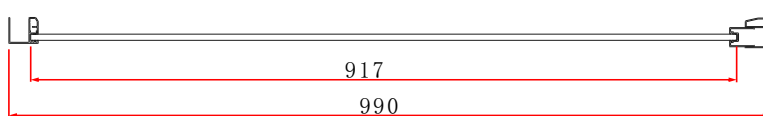

Range: Shower Enclosures

Type: Konnex Side Panels

Code: EN050 EN051 EN052 EN053 EN054

Version/Date: v1 04/21

EN050

EN051

EN052

EN053

EN054

Information:

- 8mm Safety Glass
- Easyclean protection
- Lifetime guarantee

Finishes:

Guarantee/Aftercare: During installation extra care must be taken to avoid damaging the fittings. We provide a guarantee against faulty manufacture or materials (excluding serviceable parts), providing they have been installed, cared for and used in accordance with our instructions and good plumbing practice.