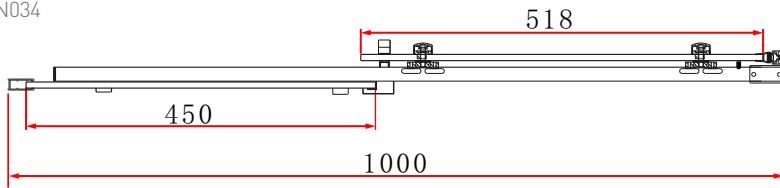

Range: Shower Enclosure

Type: Lune Sliding Door

Code: EN034 EN035 EN036 EN037

Version/Date: v1 04/21

EN034

EN035

EN036

EN037

Information:

- Smooth rollers
- Concealed fixings
- Shower tray/wetroom

- Polished aluminium frame
- 8mm Safety Glass
- Easyclean protection
- Lifetime guarantee

Guarantee/Aftercare: During installation extra care must be taken to avoid damaging the fittings. We provide a guarantee against faulty manufacture or materials (excluding serviceable parts), providing they have been installed, cared for and used in accordance with our instructions and good plumbing practice.