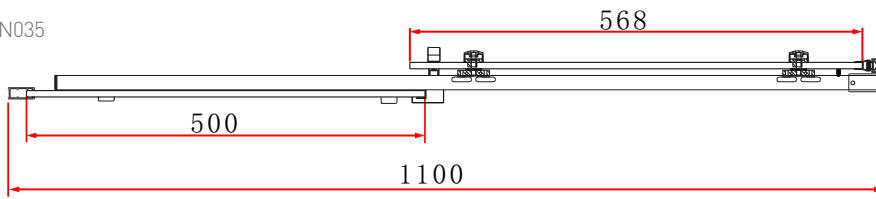

Range: Shower Enclosure

Type: Lune Sliding Door

Code: EN034 EN035 EN036 EN037

Version/Date: v1 04/21

EN034

EN035

EN036

EN037

Information:

- Smooth rollers
- Concealed fixings
- Shower tray/wetroom

- Polished aluminium frame
- 8mm Safety Glass
- Easyclean protection
- Lifetime guarantee

Guarantee/Aftercare: During installation extra care must be taken to avoid damaging the fittings. We provide a guarantee against faulty manufacture or materials (excluding serviceable parts), providing they have been installed, cared for and used in accordance with our instructions and good plumbing practice.