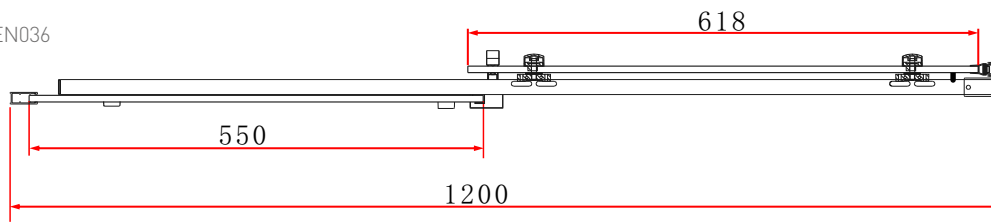

Range: Shower Enclosure

Type: Lune Sliding Door

Code: EN034 EN035 EN036 EN037

Version/Date: v1 04/21

EN034

EN035

EN036

EN037

Information:

- Smooth rollers
- Concealed fixings
- Shower tray/wetroom

- Polished aluminium frame
- 8mm Safety Glass
- Easyclean protection
- Lifetime guarantee

Guarantee/Aftercare: During installation extra care must be taken to avoid damaging the fittings. We provide a guarantee against faulty manufacture or materials (excluding serviceable parts), providing they have been installed, cared for and used in accordance with our instructions and good plumbing practice.