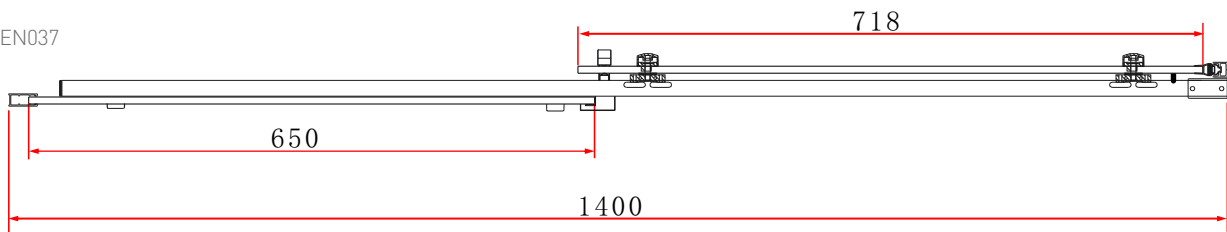

Range: Shower Enclosure

Type: Lune Sliding Door

Code: EN034 EN035 EN036 EN037

Version/Date: v1 04/21

EN034

EN035

EN036

EN037

Information:

- Smooth rollers
- Concealed fixings
- Shower tray/wetroom

- Polished aluminium frame
- 8mm Safety Glass
- Easyclean protection
- Lifetime guarantee

Guarantee/Aftercare: During installation extra care must be taken to avoid damaging the fittings. We provide a guarantee against faulty manufacture or materials (excluding serviceable parts), providing they have been installed, cared for and used in accordance with our instructions and good plumbing practice.