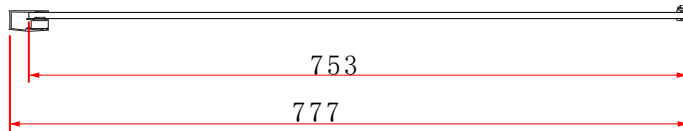

Range: Shower Enclosures
 Type: I-Zone Side Panels
 Code: EN027 EN028 EN029
 Version/Date: v1 03/21

EN027 - Adjustment 770-790

EN028 - Adjustment 870-890

EN029 - Adjustment 970-990

Information:
 • 8mm Safety Glass