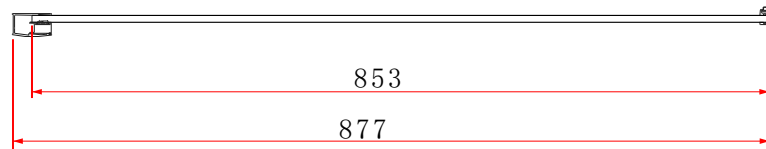

Range: Shower Enclosures
 Type: I-Zone Side Panels
 Code: EN027 EN028 EN029
 Version/Date: v1 03/21

EN027 - Adjustment 770-790

EN028 - Adjustment 870-890

EN029 - Adjustment 970-990

Information:
 • 8mm Safety Glass