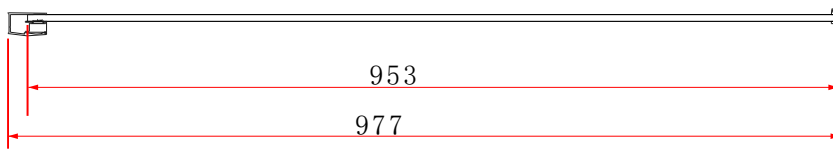

Range: Shower Enclosures
 Type: I-Zone Side Panels
 Code: EN027 EN028 EN029
 Version/Date: v1 03/21

EN027 - Adjustment 770-790

EN028 - Adjustment 870-890

EN029 - Adjustment 970-990

Information:
 • 8mm Safety Glass