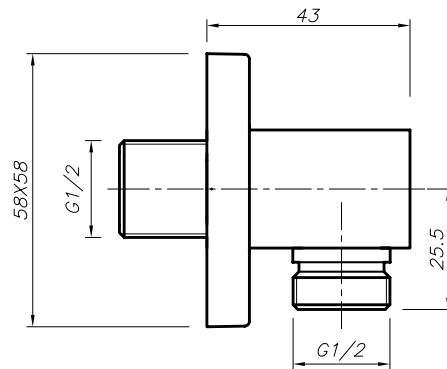

Type: Touch Matteo

Code: DOC83

Version/Date: v1 07/21

Hose

Square Outlet Elbow