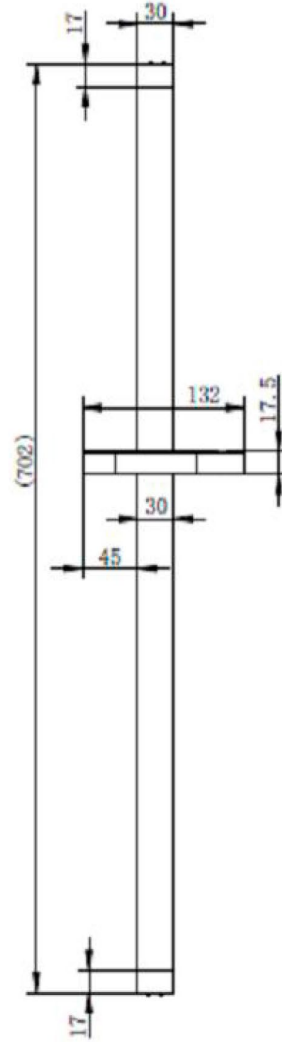

Type: Touch Matteo

Code: DOC83

Version/Date: v1 07/21

Hose

Square Outlet Elbow