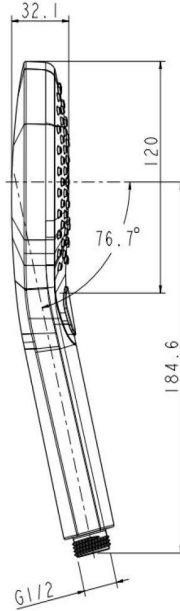

Type: Touch Matteo

Code: DOC83

Version/Date: v1 07/21

Hose

Square Outlet Elbow