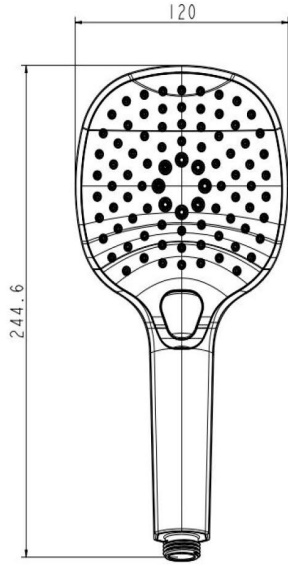

Type: Touch Matteo

Code: DOC83

Version/Date: v1 07/21

Hose

Square Outlet Elbow