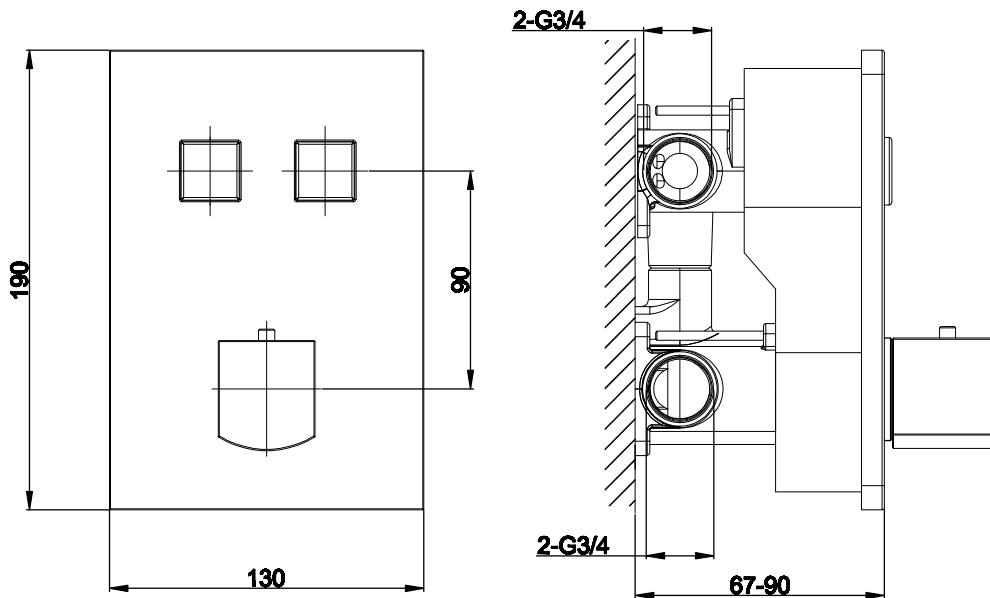

Range: Showering Solutions

Type: Touch Matteo

Code: DOC83

Version/Date: v1 07/21

Information:  
High Pressure

Guarantee/Aftercare: During installation extra care must be taken to avoid damaging the fittings. We provide a guarantee against faulty manufacture or materials (excluding serviceable parts), providing they have been installed, cared for and used in accordance with our instructions and good plumbing practice. We recommend that all brassware is installed to allow access to serviceable parts as we cannot accept responsibility in the event that access is required.

Type: Touch Matteo

Code: DOC83

Version/Date: v1 07/21

Hose

Square Outlet Elbow