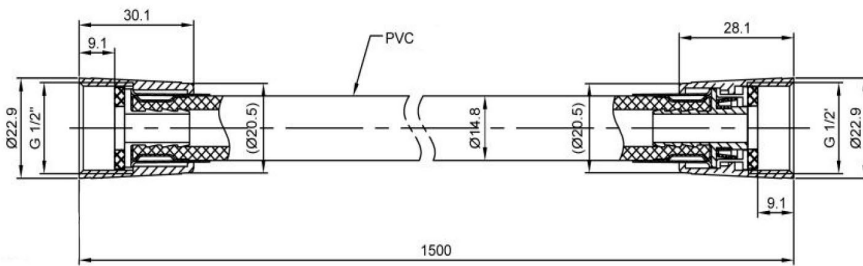

Type: Touch Matteo

Code: DOC83

Version/Date: v1 07/21

Hose

Square Outlet Elbow