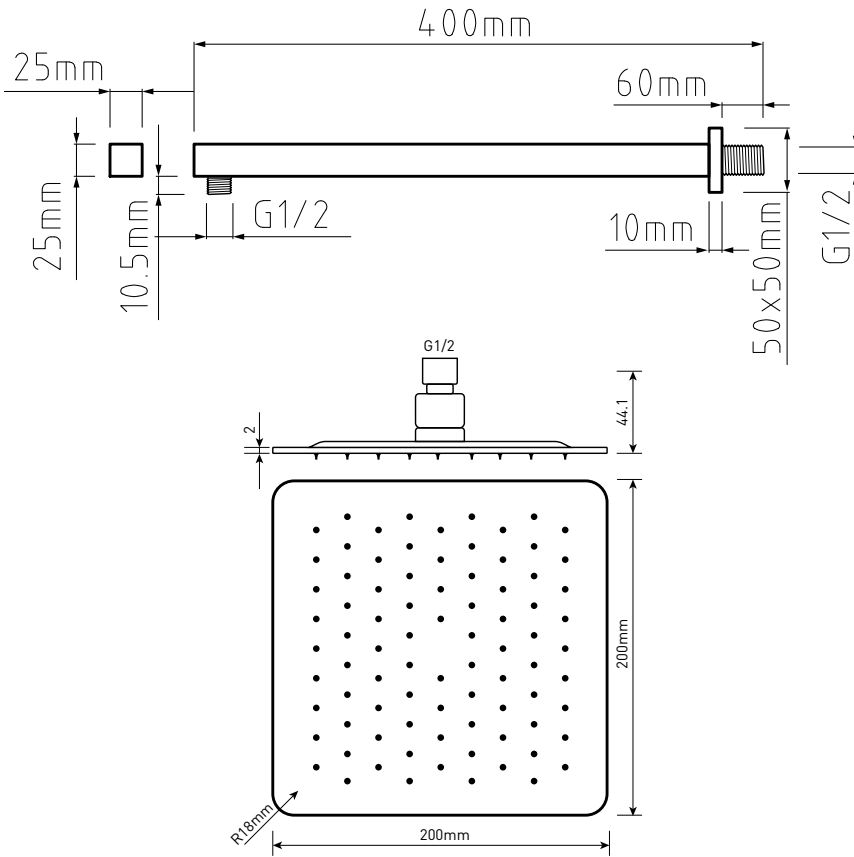

Range: Showering Solutions

Type: Touch Matteo

Code: DOC83

Version/Date: v1 07/21

Information:  
High Pressure

Guarantee/Aftercare: During installation extra care must be taken to avoid damaging the fittings. We provide a guarantee against faulty manufacture or materials (excluding serviceable parts), providing they have been installed, cared for and used in accordance with our instructions and good plumbing practice. We recommend that all brassware is installed to allow access to serviceable parts as we cannot accept responsibility in the event that access is required.

Type: Touch Matteo

Code: DOC83

Version/Date: v1 07/21

Hose

Square Outlet Elbow