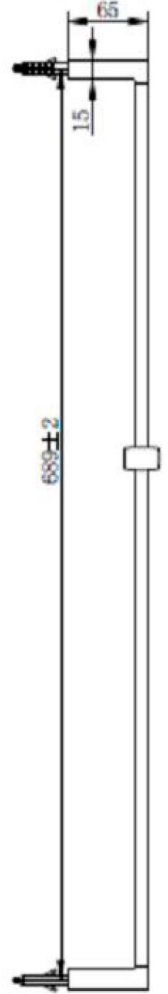

Range: Showering Solutions

Type: Touch Matteo

Code: DOC83

Version/Date: v1 07/21

Information:  
High Pressure

Guarantee/Aftercare: During installation extra care must be taken to avoid damaging the fittings. We provide a guarantee against faulty manufacture or materials (excluding serviceable parts), providing they have been installed, cared for and used in accordance with our instructions and good plumbing practice. We recommend that all brassware is installed to allow access to serviceable parts as we cannot accept responsibility in the event that access is required.

Finishes:

Chrome

Phoenix Whirlpools Ltd. Unit 8, Leeds 27 Industrial Estate, Bruntcliffe Ave. Morley, Leeds LS27 0LL

Tel: 0113 201 2260 Email: sales@phoenix-uk.com Web: www.phoenix-uk.com

Range: Showering Solutions

Type: Touch Matteo

Code: DOC83

Version/Date: v1 07/21

Hose

Square Outlet Elbow