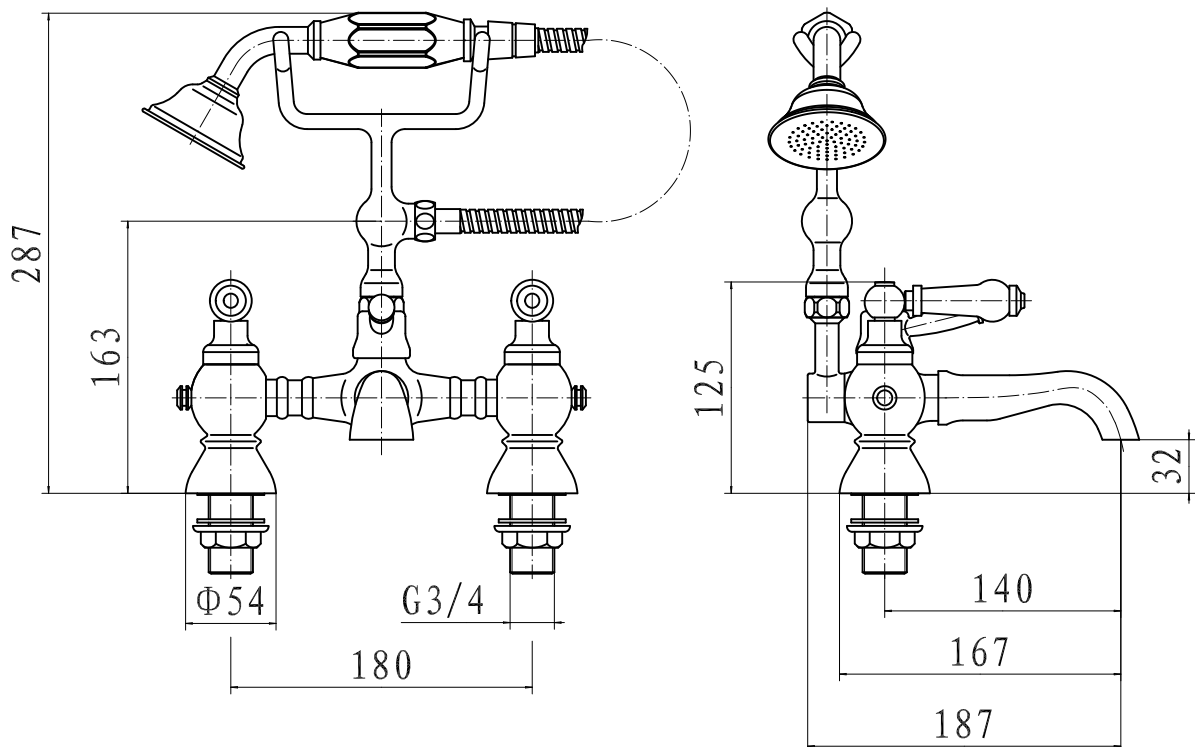

Phoenix

DESIGNED FOR YOU

Technical Data Sheet

Range: Brassware

Type: YO Series Bath Shower Mixer

Code: Y0019

Version/Date: v3 06/19

Information:

0.2Bar(L/min)	0.5Bar(L/min)	1Bar(L/min)	2Bar(L/min)	3Bar(L/min)
14	22.1	31.9	35.3	40.5

Finishes:

Chrome

Guarantee/Aftercare: During installation extra care must be taken to avoid damaging the fittings. We provide a guarantee against faulty manufacture or materials (excluding serviceable parts), providing they have been installed, cared for and used in accordance with our instructions and good plumbing practice. We recommend that all brassware is installed to allow access to serviceable parts as we cannot accept responsibility in the event that access is required.

Notes: Drawings may not be to scale. All dimensions in mm unless otherwise stated. Information correct at time of printing but subject to change at any time.