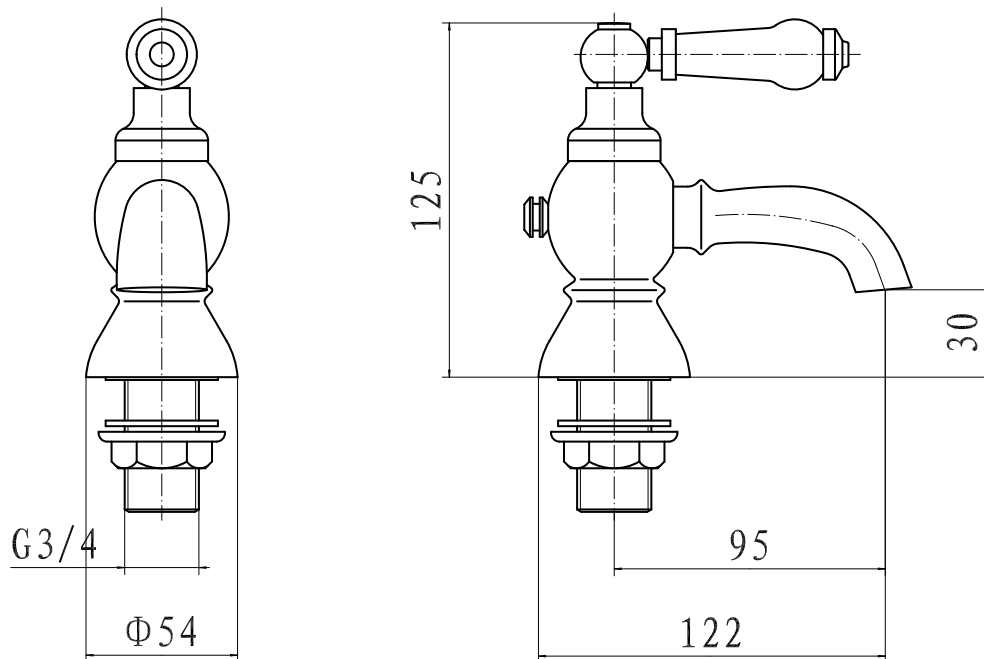

# Phoenix

DESIGNED FOR YOU

Technical Data Sheet

Range: Brassware

Type: YO Series

Code: Y0003

Version/Date: v3 06/19

Notes: Drawings may not be to scale. All dimensions in mm unless otherwise stated. Information correct at time of printing but subject to change at any time.