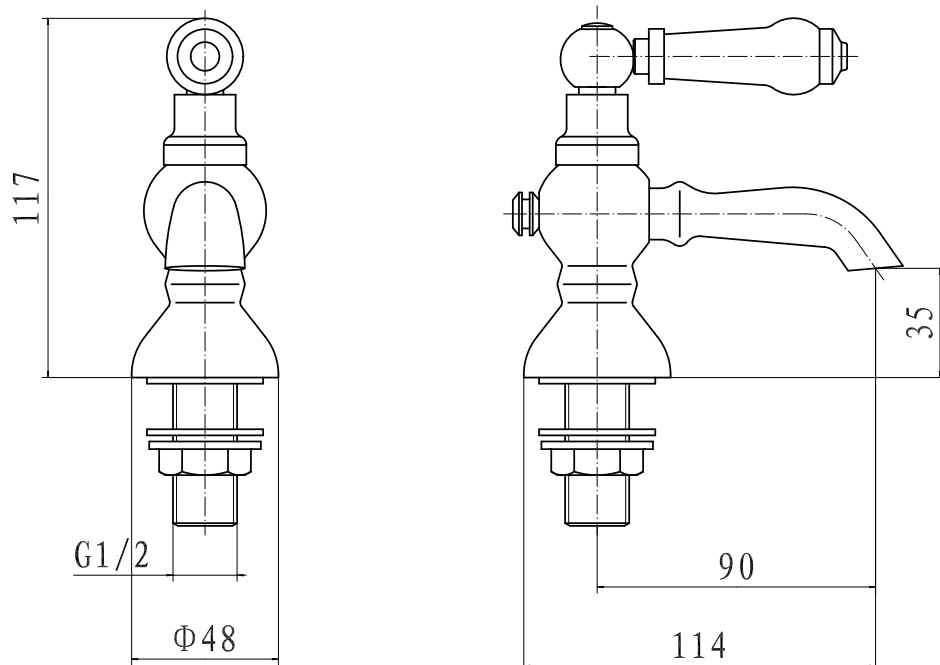

# Phoenix

DESIGNED FOR YOU

Technical Data Sheet

Range: Brassware

Type: YO Series

Code: Y0001

Version/Date: v4 06/19

Notes: Drawings may not be to scale. All dimensions in mm unless otherwise stated. Information correct at time of printing but subject to change at any time.