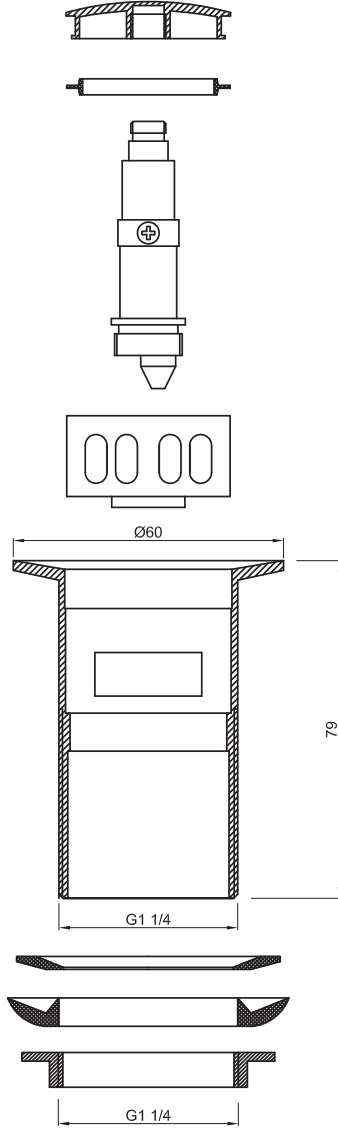

# Phoenix

DESIGNED FOR YOU

Technical Data Sheet

Range:	Waste & Bottle Traps
Type:	Easy Clean Basin Waste
Code:	WA027
Version/Date:	v1 03/18

Notes: Drawings may not be to scale. All dimensions in mm unless otherwise stated. Information correct at time of printing but subject to change at any time.