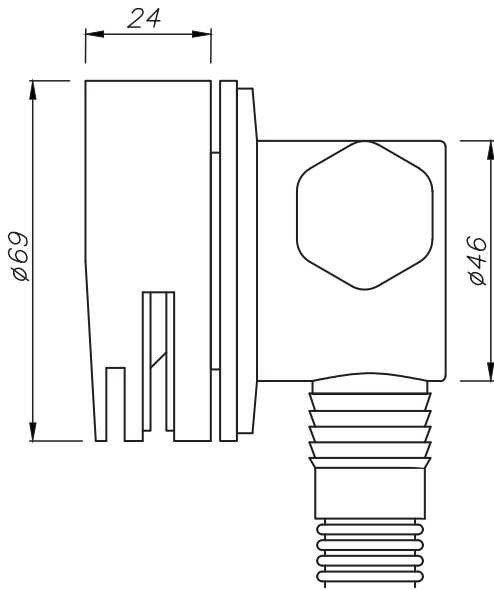

# Phoenix

DESIGNED FOR YOU

Technical Data Sheet

Range:	Waste & Bottle Traps
Type:	Klik Bath Waste & Square Overflow Filler
Code:	WA024
Version/Date:	v2 01/17

Information: Klik Klak waste

Finishes:

Chrome

**Guarantee/Aftercare:** During installation extra care must be taken to avoid damaging the fittings. We provide a guarantee against faulty manufacture or materials (excluding serviceable parts), providing they have been installed, cared for and used in accordance with our instructions and good plumbing practice.

Notes: Drawings may not be to scale. All dimensions in mm unless otherwise stated. Information correct at time of printing but subject to change at any time.