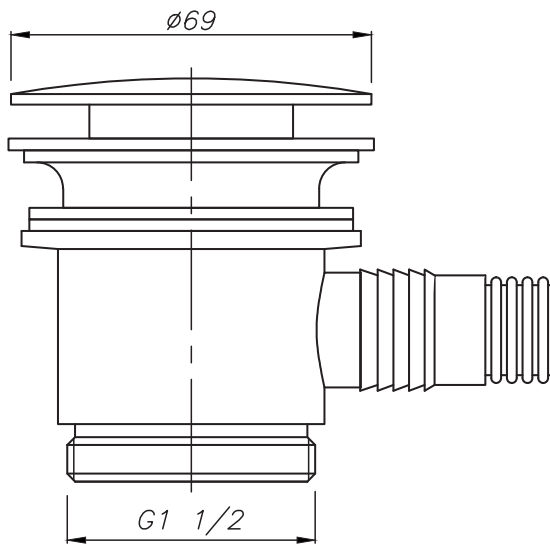

# Phoenix

DESIGNED FOR YOU

Technical Data Sheet

Range:	Waste & Bottle Traps
Type:	Klik Bath Waste & Square Overflow Filler
Code:	WA024
Version/Date:	v2 01/17

Information: Klik Klak waste

Finishes:

Chrome

**Guarantee/Aftercare:** During installation extra care must be taken to avoid damaging the fittings. We provide a guarantee against faulty manufacture or materials (excluding serviceable parts), providing they have been installed, cared for and used in accordance with our instructions and good plumbing practice.

Notes: Drawings may not be to scale. All dimensions in mm unless otherwise stated. Information correct at time of printing but subject to change at any time.