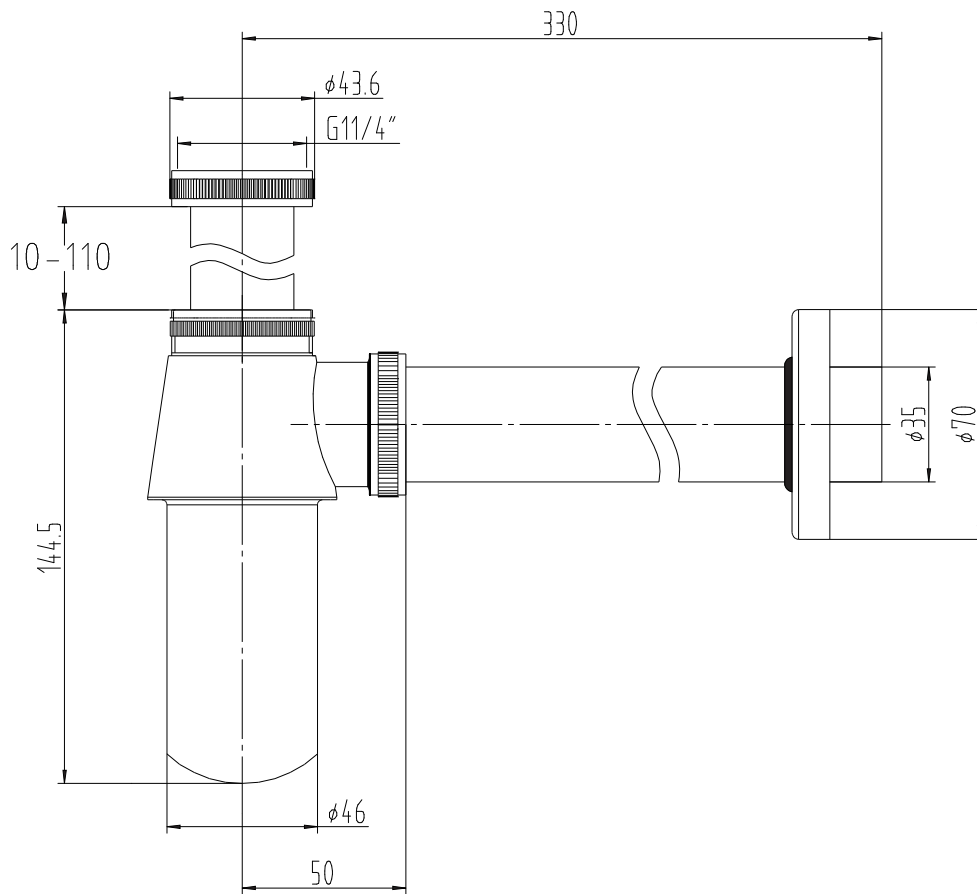

Phoenix

DESIGNED FOR YOU

Technical Data Sheet

Range:	Waste & Bottle Traps
Type:	Traditional Bottle Trap
Code:	WA016
Version/Date:	v1 01/18

Information:

Finishes:

Chrome

Guarantee/Aftercare: During installation extra care must be taken to avoid damaging the fittings. We provide a guarantee against faulty manufacture or materials (excluding serviceable parts), providing they have been installed, cared for and used in accordance with our instructions and good plumbing practice.

Notes: Drawings may not be to scale. All dimensions in mm unless otherwise stated. Information correct at time of printing but subject to change at any time.