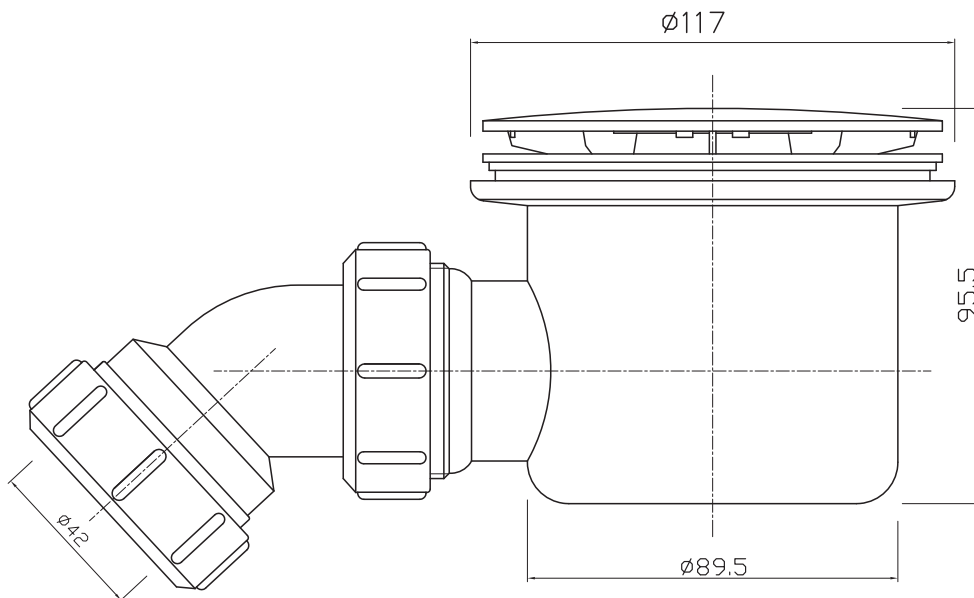

Phoenix

DESIGNED FOR YOU

Technical Data Sheet

Range:	Waste & Bottle Traps
Type:	Easy Clean Shower Tray Waste
Code:	WA012
Version/Date:	v1 03/18

Information:

Finishes:

Chrome

Guarantee/Aftercare: During installation extra care must be taken to avoid damaging the fittings. We provide a guarantee against faulty manufacture or materials (excluding serviceable parts), providing they have been installed, cared for and used in accordance with our instructions and good plumbing practice.

Notes: Drawings may not be to scale. All dimensions in mm unless otherwise stated. Information correct at time of printing but subject to change at any time.