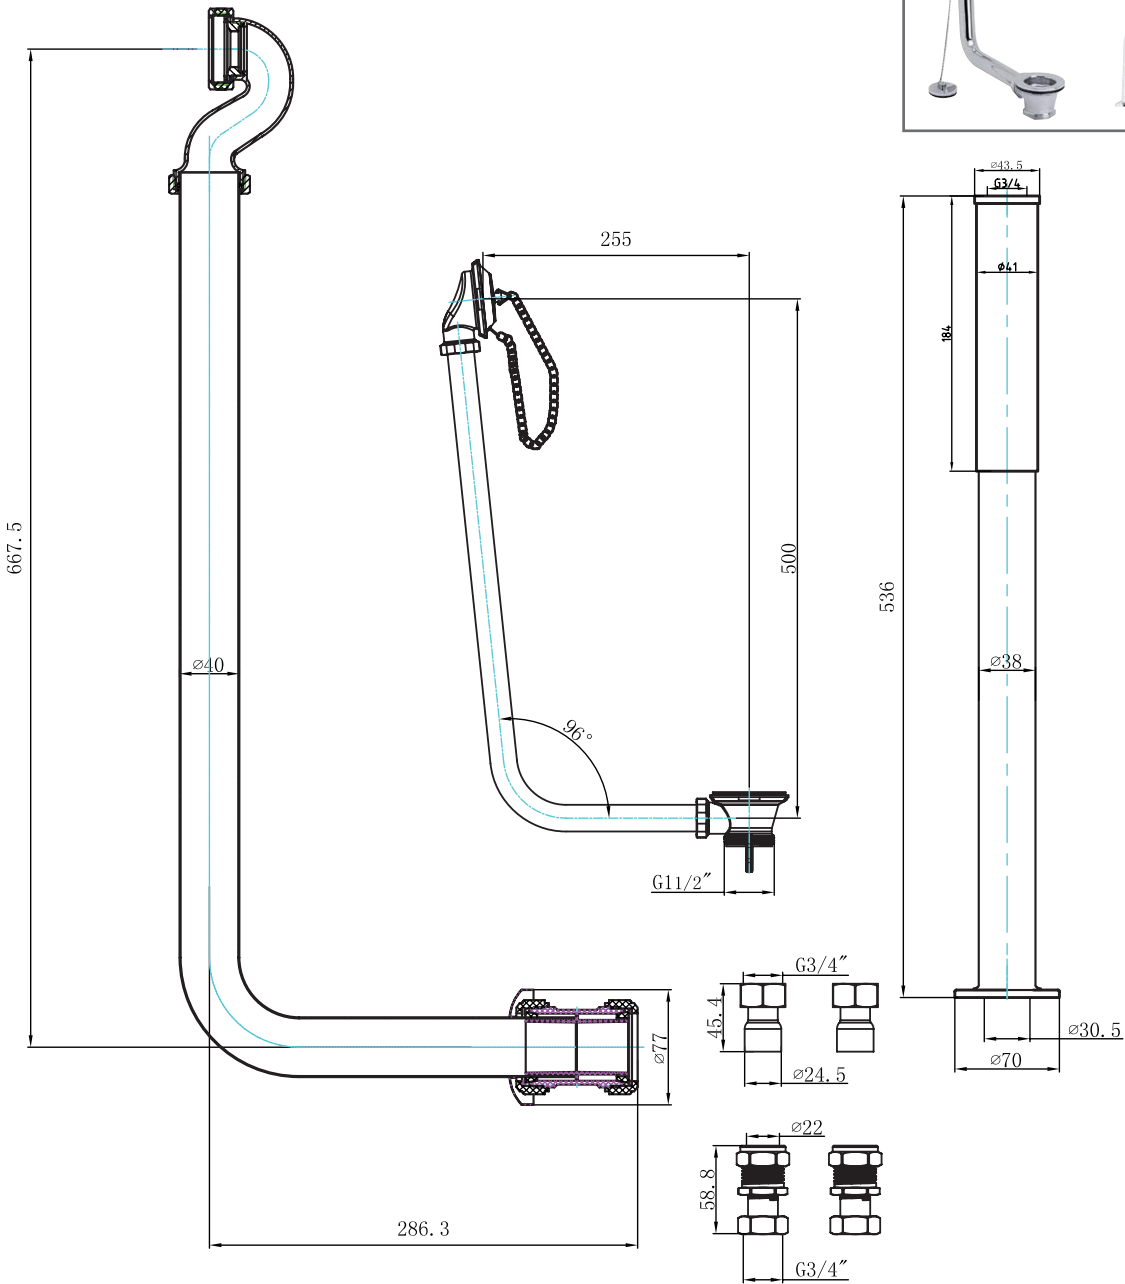

Phoenix

DESIGNED FOR YOU

Technical Data Sheet

Range:	Waste & Bottle Traps
Type:	Roll Top Bath Pack
Code:	WA007
Version/Date:	v2 09/17

Finishes:

Chrome

Guarantee/Aftercare: During installation extra care must be taken to avoid damaging the fittings. We provide a guarantee against faulty manufacture or materials (excluding serviceable parts), providing they have been installed, cared for and used in accordance with our instructions and good plumbing practice.

Notes: Drawings may not be to scale. All dimensions in mm unless otherwise stated. Information correct at time of printing but subject to change at any time.