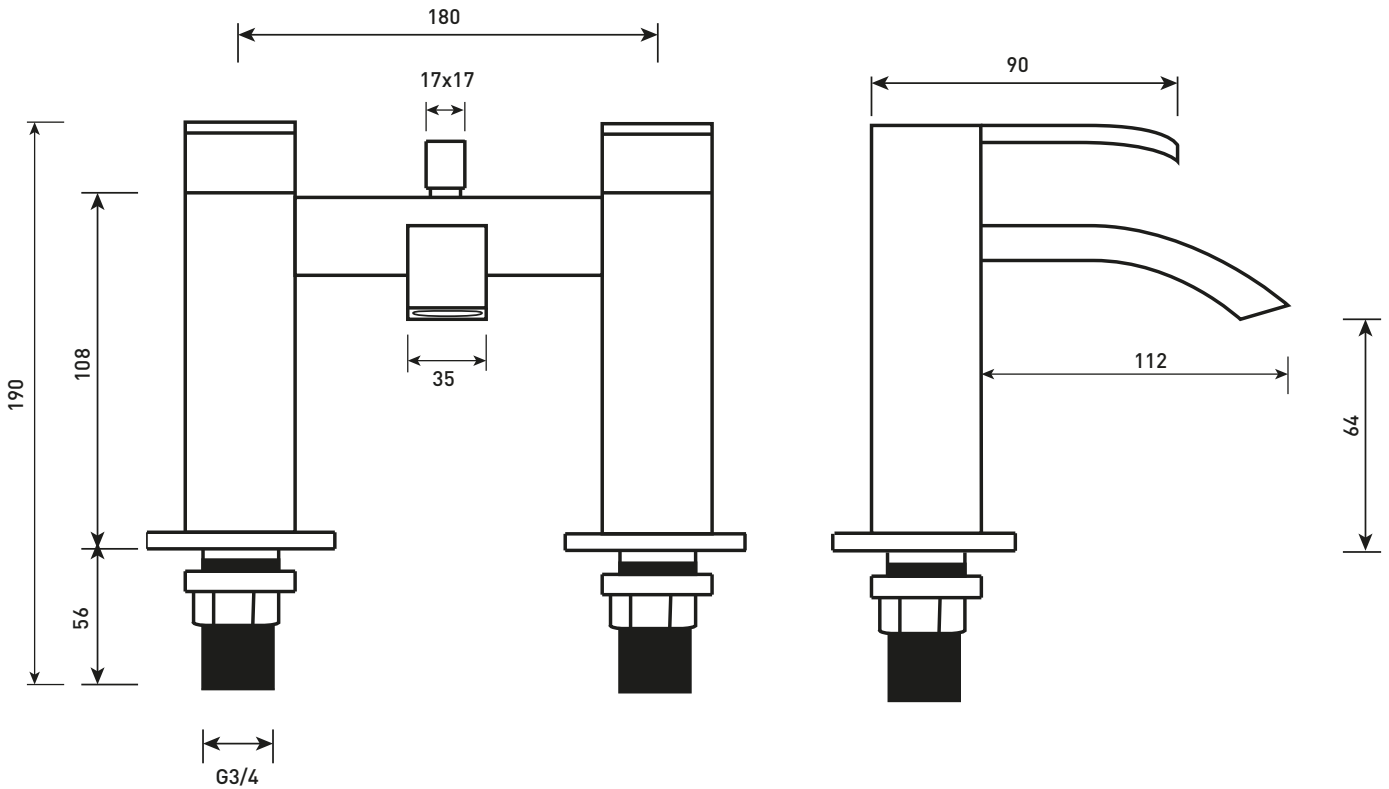

# Phoenix

DESIGNED FOR YOU

Technical Data Sheet

Range: Brassware  
 Type: VK Deck Mounted Shower Mixer & Kit  
 Code: VK019  
 Version/Date: v1 5/16

Notes: Drawings may not be to scale. All dimensions in mm unless otherwise stated. Information correct at time of printing but subject to change at any time.