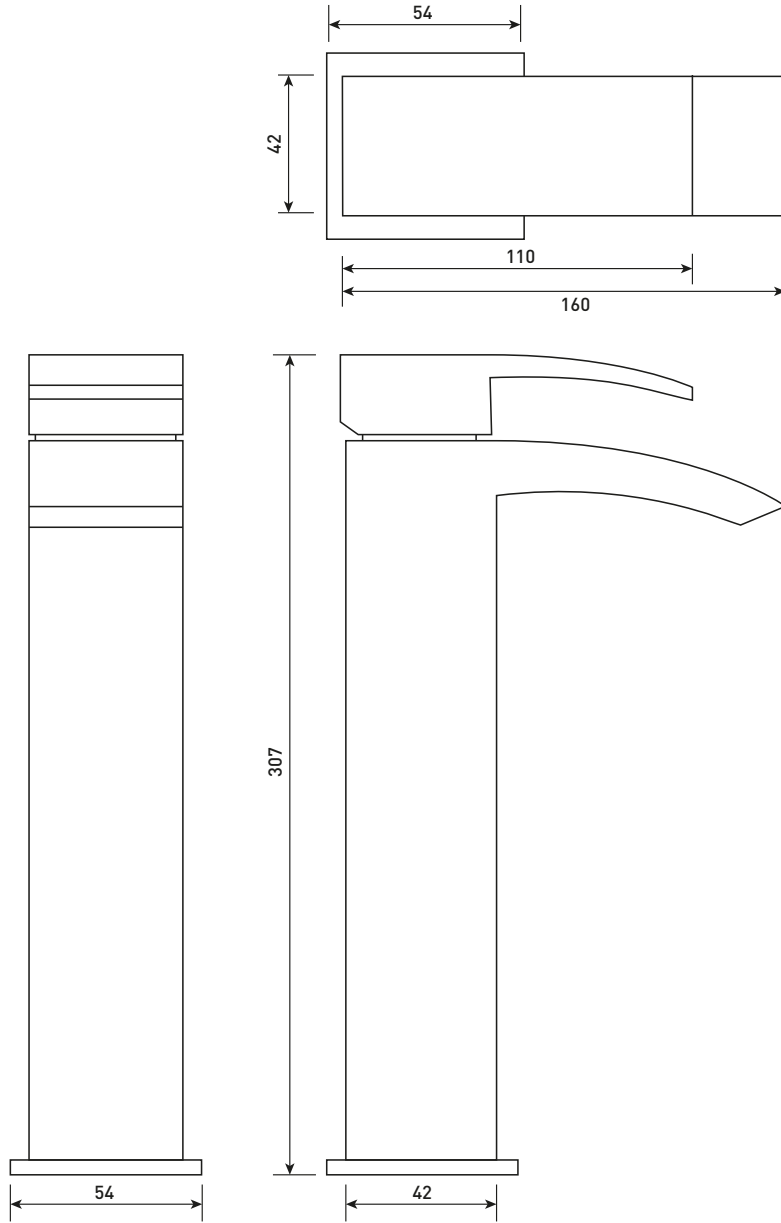

Phoenix

DESIGNED FOR YOU

Technical Data Sheet

Range: Brassware
 Type: VK High Neck Basin Mono
 Code: VK005
 Version/Date: v1 3/16

Information:

0.2Bar(L/min)	0.5Bar(L/min)	1Bar(L/min)	2Bar(L/min)	3Bar(L/min)
5.8	8.5	12.5	16.8	21.3

Notes: Drawings may not be to scale. All dimensions in mm unless otherwise stated. Information correct at time of printing but subject to change at any time.