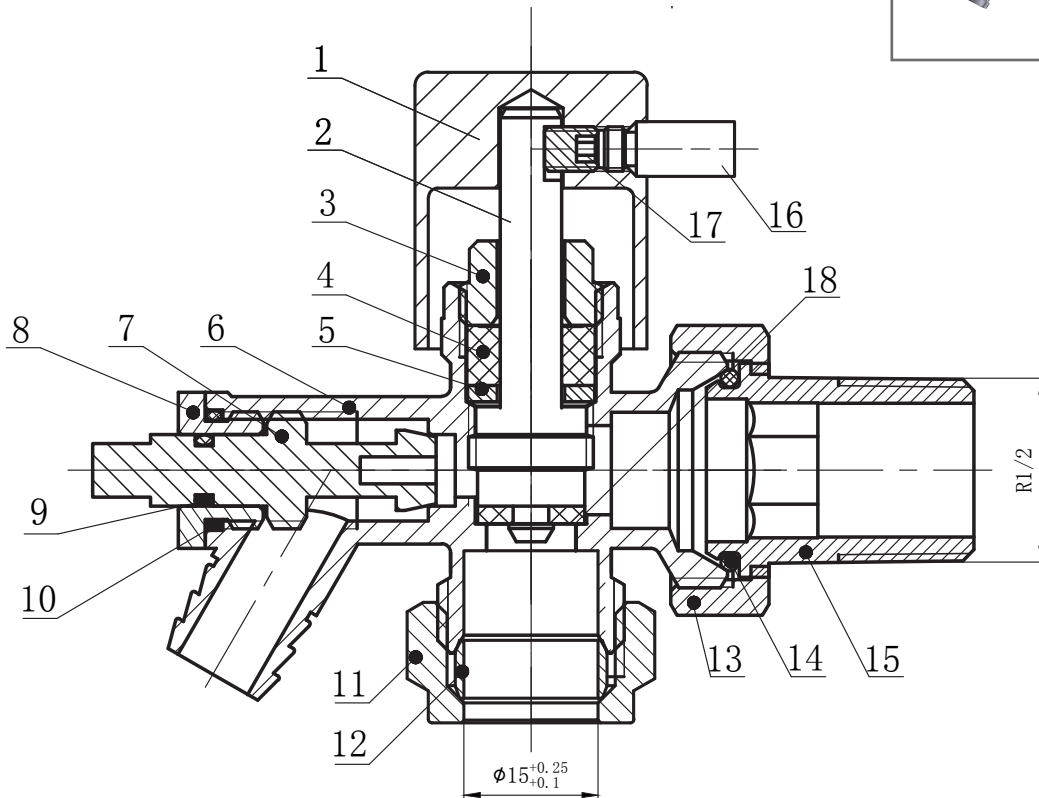

# Phoenix

DESIGNED FOR YOU

Technical Data Sheet

Range: Radiator Valves

Type: Minimalistic Drain Off Valve

Code: VA029

Version/Date: v1 02/18

Notes: Drawings may not be to scale. All dimensions in mm unless otherwise stated. Information correct at time of printing but subject to change at any time.