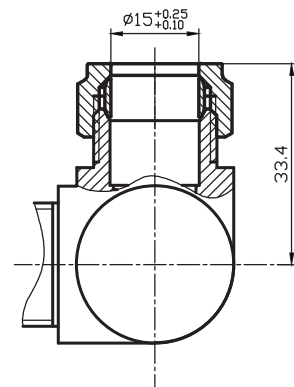

Phoenix

DESIGNED FOR YOU

Technical Data Sheet

Range: Radiator Valves

Type: Corner Thermostatic Radiator Valve

Code: VA026

Version/Date: v1 02/18

Information:

Notes: Drawings may not be to scale. All dimensions in mm unless otherwise stated. Information correct at time of printing but subject to change at any time.