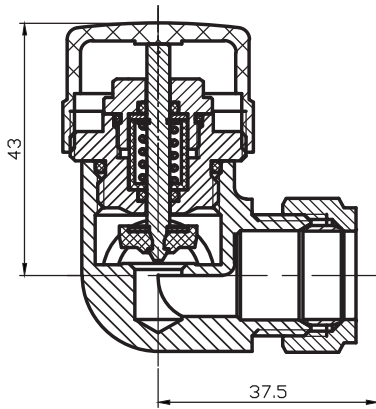

Phoenix

DESIGNED FOR YOU

Technical Data Sheet

Range: Radiator Valves

Type: Corner Thermostatic Radiator Valve

Code: VA026

Version/Date: v1 02/18

Information:

Notes: Drawings may not be to scale. All dimensions in mm unless otherwise stated. Information correct at time of printing but subject to change at any time.