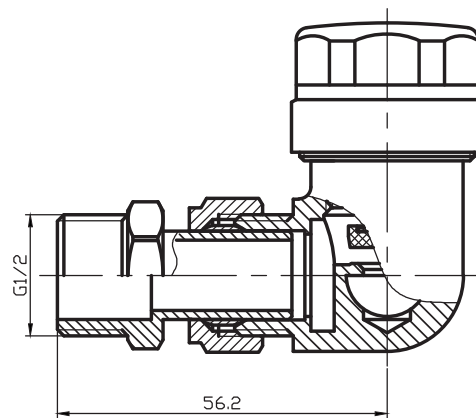

Phoenix

DESIGNED FOR YOU

Technical Data Sheet

Range: Radiator Valves

Type: Corner Thermostatic Radiator Valve

Code: VA026

Version/Date: v1 02/18

Information:

Notes: Drawings may not be to scale. All dimensions in mm unless otherwise stated. Information correct at time of printing but subject to change at any time.