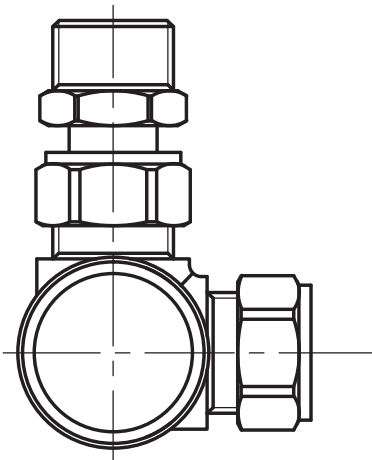

Phoenix

DESIGNED FOR YOU

Technical Data Sheet

Range: Radiator Valves

Type: Corner Thermostatic Radiator Valve

Code: VA026

Version/Date: v1 02/18

Information:

Notes: Drawings may not be to scale. All dimensions in mm unless otherwise stated. Information correct at time of printing but subject to change at any time.