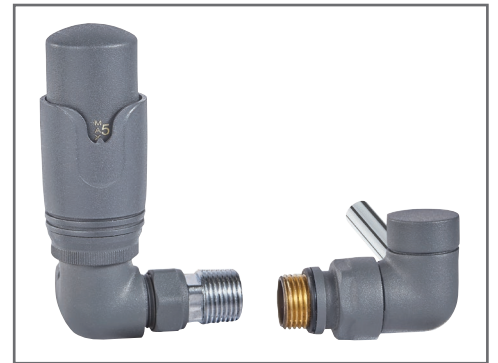

Phoenix

DESIGNED FOR YOU

Technical Data Sheet

Range: Radiator Valves

Type: Corner Thermostatic Radiator Valve

Code: VA026

Version/Date: v1 02/18

Information: