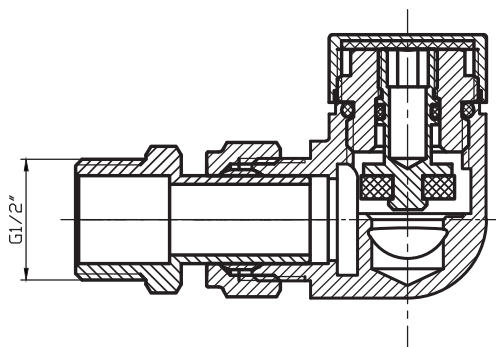

Phoenix

DESIGNED FOR YOU

Technical Data Sheet

Range: Radiator Valves

Type: Corner Thermostatic Radiator Valve

Code: VA026

Version/Date: v1 02/18

Information:

Notes: Drawings may not be to scale. All dimensions in mm unless otherwise stated. Information correct at time of printing but subject to change at any time.