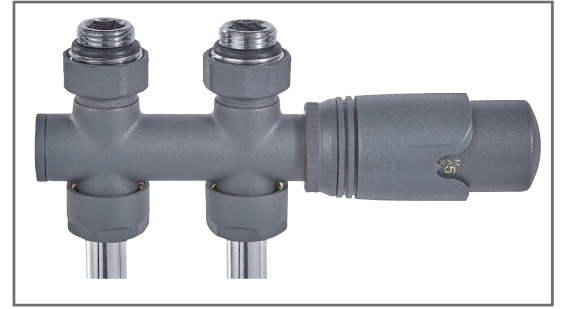

Phoenix

DESIGNED FOR YOU

Technical Data Sheet

Range: Radiator Valves

Type: Thermostatic Straight Twin Radiator Valve

Code: VA025

Version/Date: v1 02/18

Information: