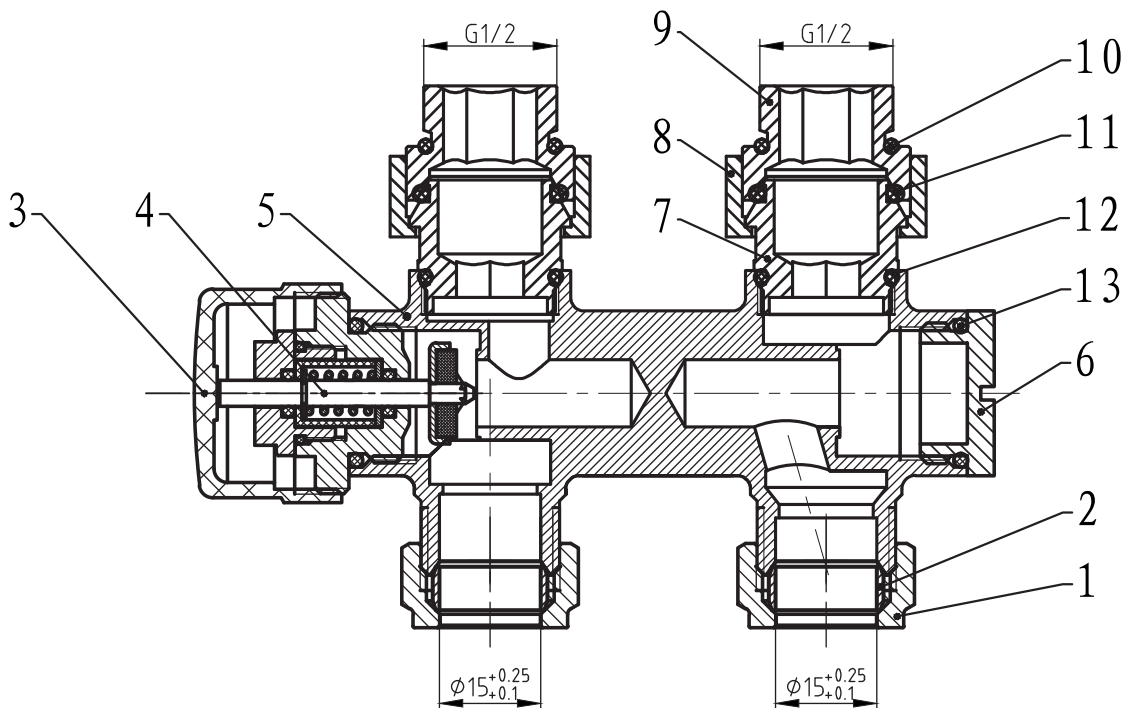

Phoenix

DESIGNED FOR YOU

Technical Data Sheet

Range: Radiator Valves

Type: Thermostatic Straight Twin Radiator Valve

Code: VA025

Version/Date: v1 02/18

Information:

Notes: Drawings may not be to scale. All dimensions in mm unless otherwise stated. Information correct at time of printing but subject to change at any time.