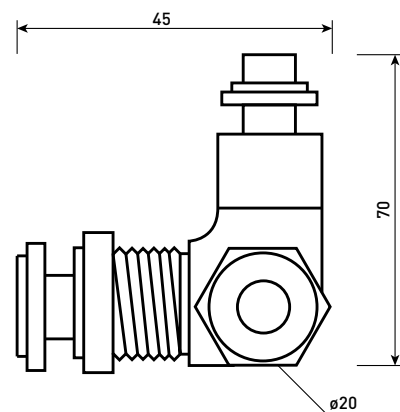

Phoenix

DESIGNED FOR YOU

Technical Data Sheet

Range: Radiator Valves

Type: Corner Thermostatic Radiator Valve

Code: VA015

Version/Date: v2 07/19

Information:

Notes: Drawings may not be to scale. All dimensions in mm unless otherwise stated. Information correct at time of printing but subject to change at any time.