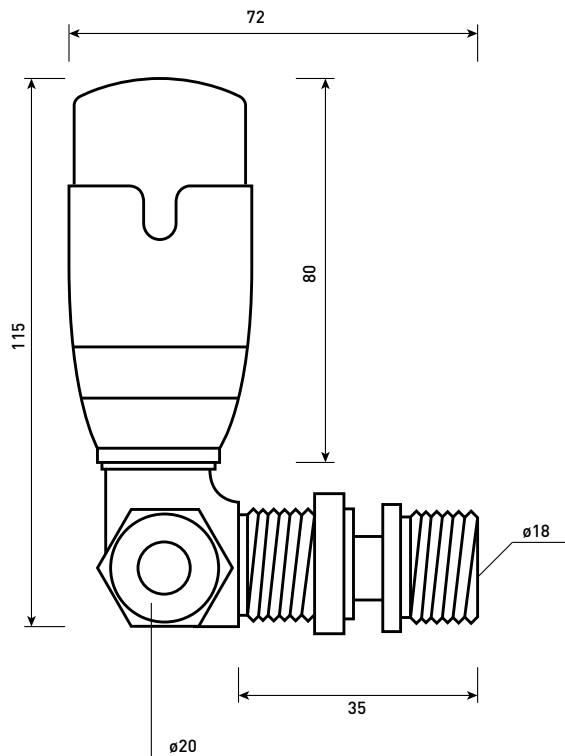

Phoenix

DESIGNED FOR YOU

Technical Data Sheet

Range: Radiator Valves

Type: Corner Thermostatic Radiator Valve

Code: VA015

Version/Date: v2 07/19

Information:

Notes: Drawings may not be to scale. All dimensions in mm unless otherwise stated. Information correct at time of printing but subject to change at any time.