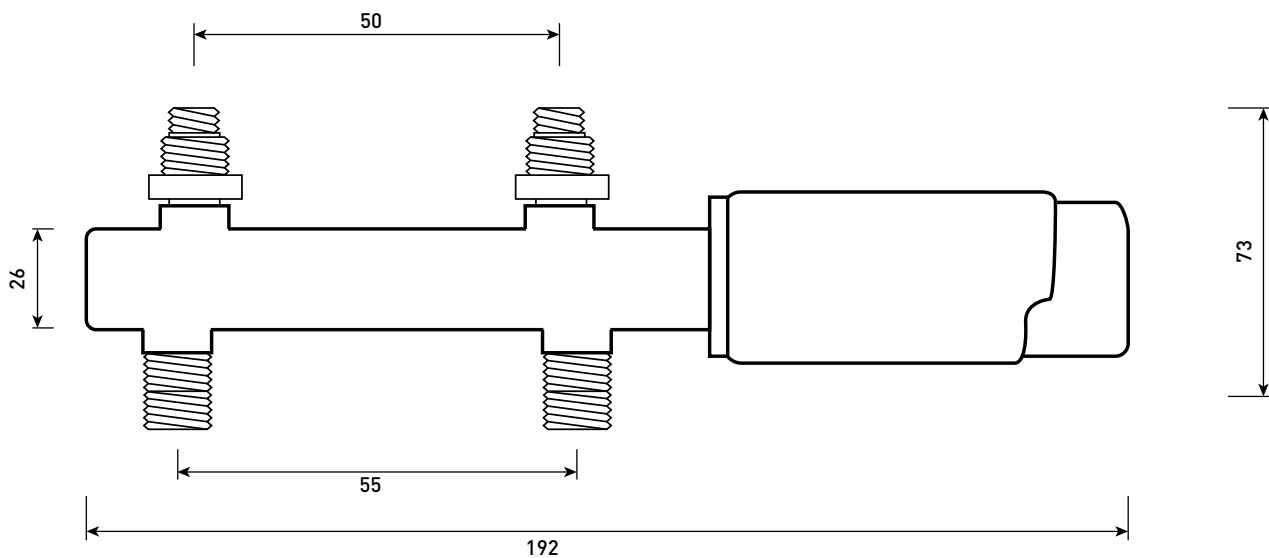

# Phoenix

DESIGNED FOR YOU

Technical Data Sheet

Range: Radiator Valves

Type: Thermostatic Straight Twin Radiator Valve

Code: VA014

Version/Date: v3 12/20

#### Information:

Valve is bi-directional.

Notes: Drawings may not be to scale. All dimensions in mm unless otherwise stated. Information correct at time of printing but subject to change at any time.