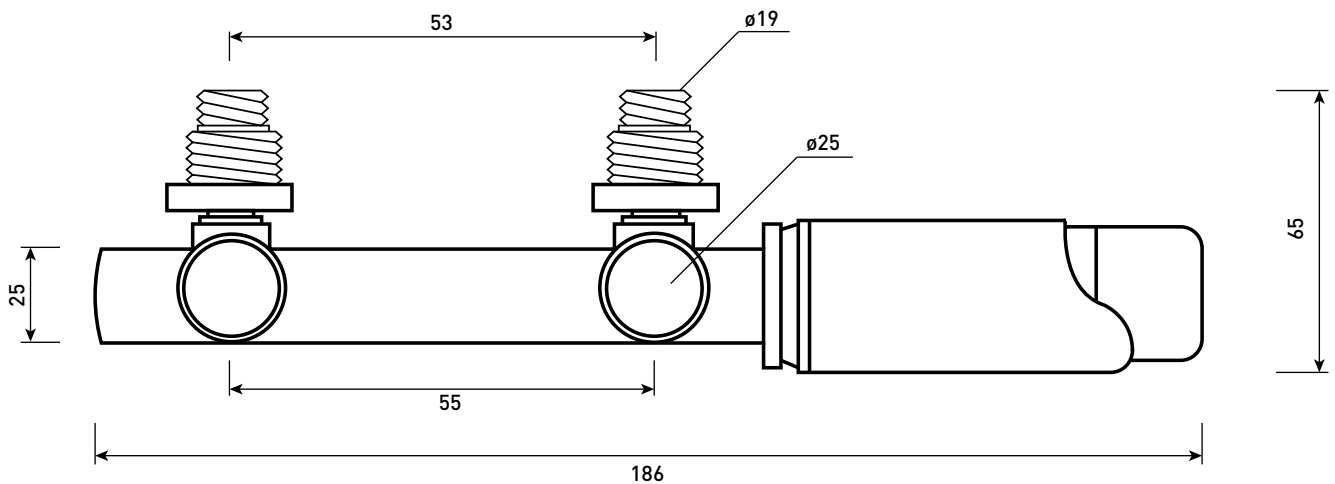

Phoenix

DESIGNED FOR YOU

Technical Data Sheet

Range:	Radiator Valves
Type:	Thermostatic Angled Twin Radiator Valve
Code:	VA013
Version/Date:	v3 12/20

Information:
Valve is bi-directional.

Finishes:

Chrome

Guarantee/Aftercare: During installation extra care must be taken to avoid damaging the fittings. We provide a guarantee against faulty manufacture or materials (excluding serviceable parts), providing they have been installed, cared for and used in accordance with our instructions and good plumbing practice.

Notes: Drawings may not be to scale. All dimensions in mm unless otherwise stated. Information correct at time of printing but subject to change at any time.