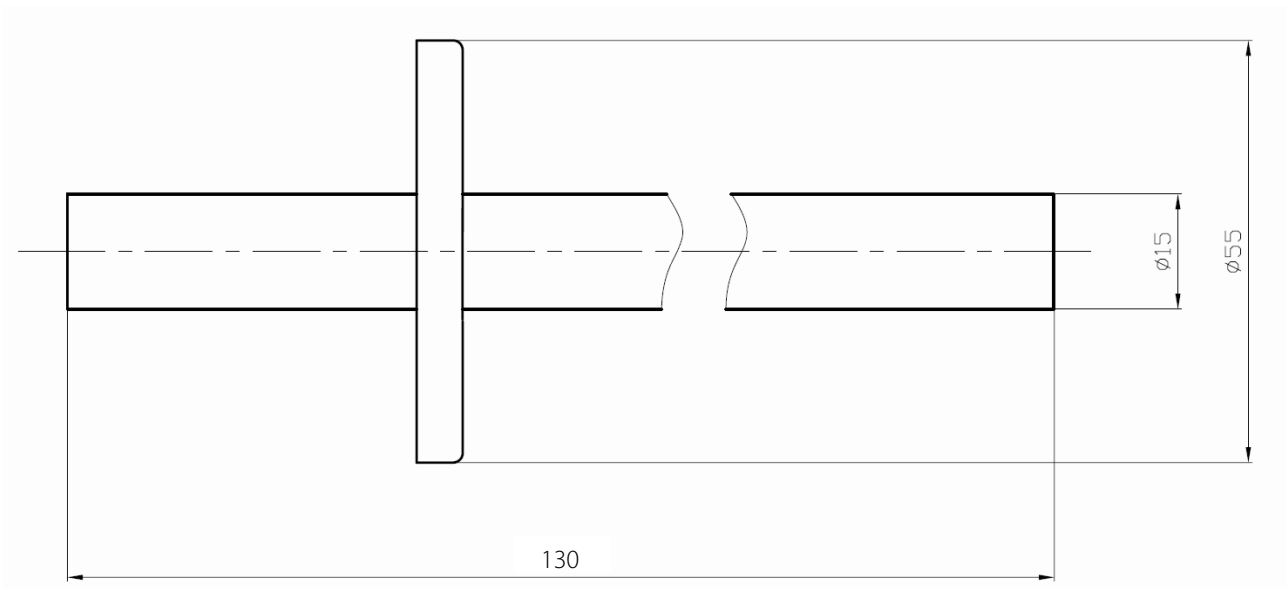

Phoenix

DESIGNED FOR YOU

Technical Data Sheet

Range:	Radiator Valves
Type:	Chrome Pipes & Base Covers
Code:	VA008
Version/Date:	v2 07/19

Information:

Guarantee/Aftercare: During installation extra care must be taken to avoid damaging the fittings. We provide a guarantee against faulty manufacture or materials (excluding serviceable parts), providing they have been installed, cared for and used in accordance with our instructions and good plumbing practice.

Notes: Drawings may not be to scale. All dimensions in mm unless otherwise stated. Information correct at time of printing but subject to change at any time.