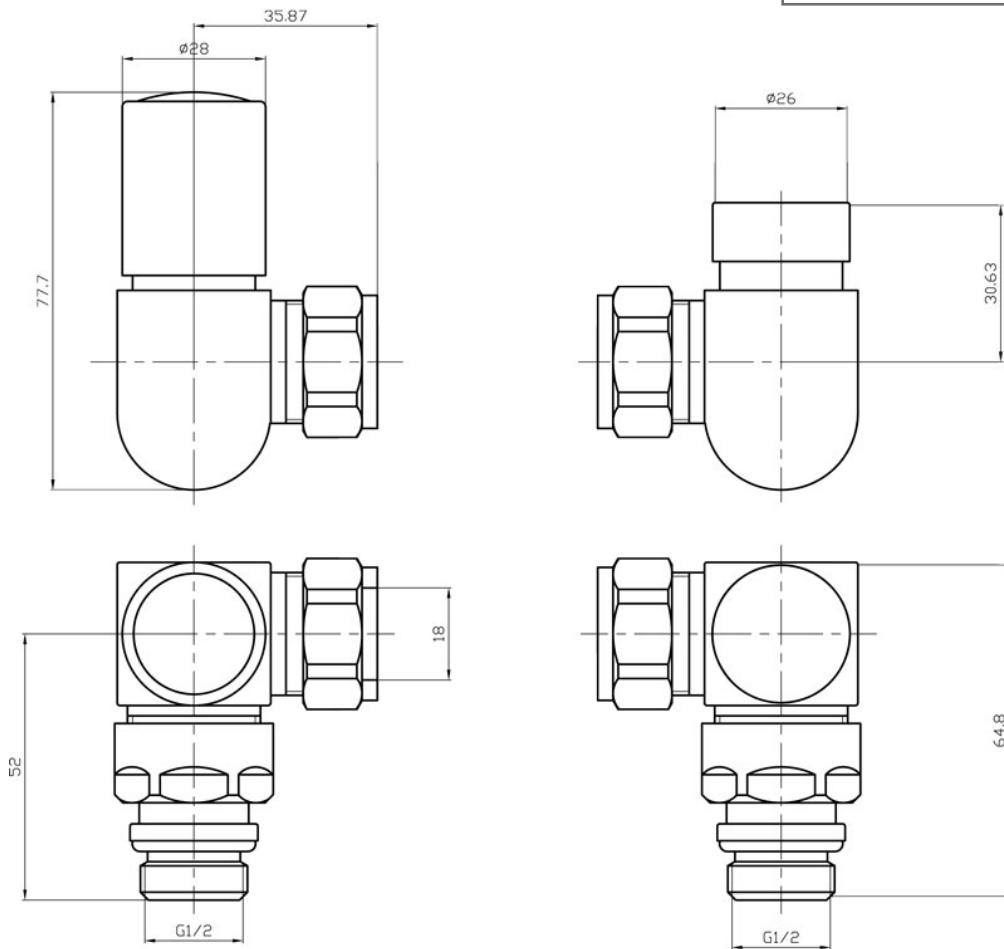

Phoenix

DESIGNED FOR YOU

Technical Data Sheet

Range: Radiator Valves

Type: Corner Radiator Valves

Code: VA007

Version/Date: v2 07/19

Information:

Notes: Drawings may not be to scale. All dimensions in mm unless otherwise stated. Information correct at time of printing but subject to change at any time.