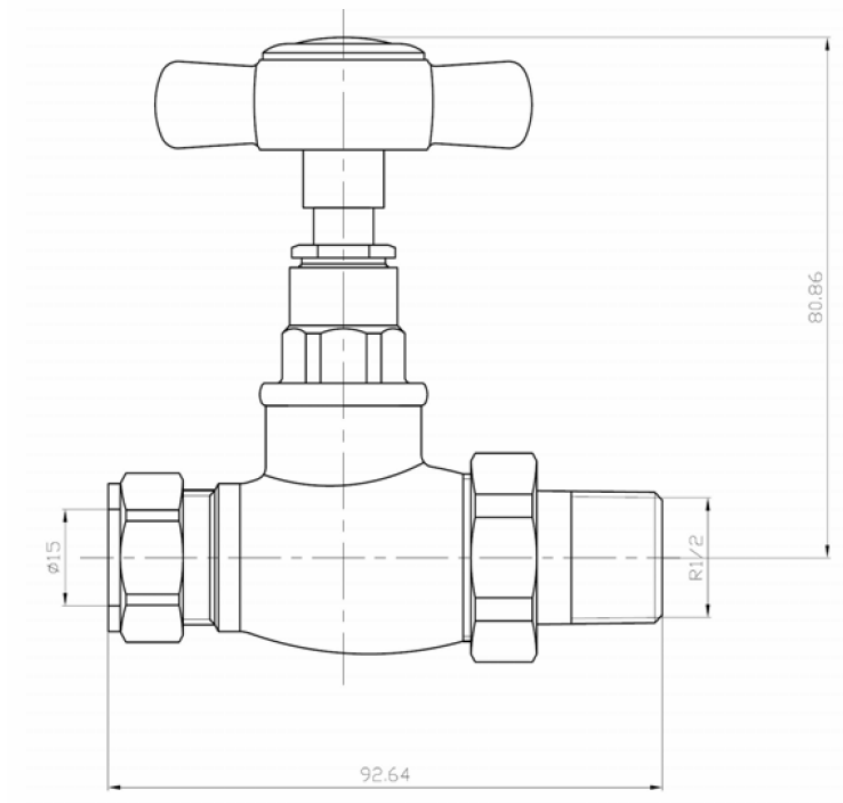

Phoenix

DESIGNED FOR YOU

Technical Data Sheet

Range: Radiator Valves

Type: Traditional Straight Radiator Valves

Code: VA006

Version/Date: v2 07/19

Information:

Notes: Drawings may not be to scale. All dimensions in mm unless otherwise stated. Information correct at time of printing but subject to change at any time.