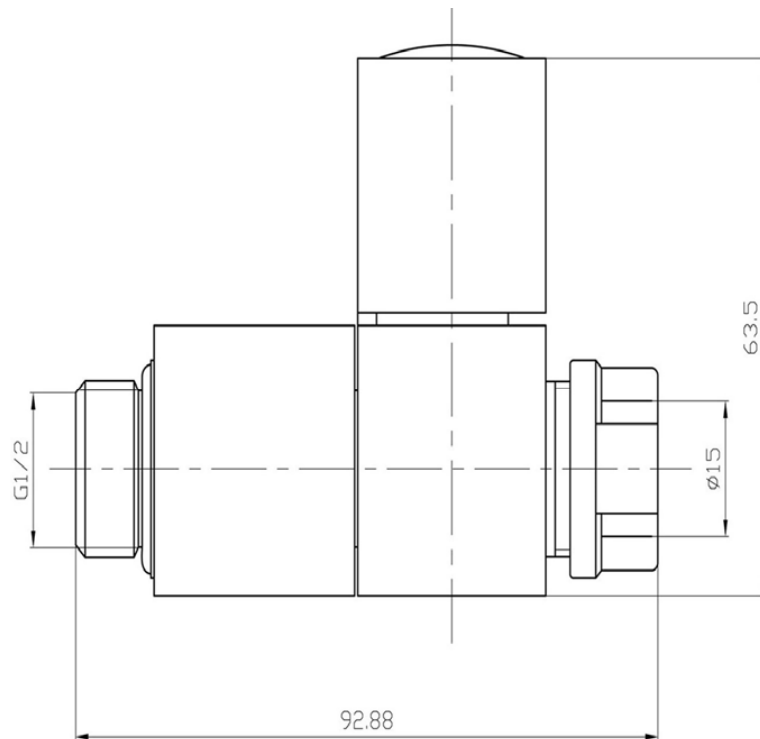

# Phoenix

DESIGNED FOR YOU

Technical Data Sheet

Range: Radiator Valves

Type: Square Straight Radiator Valves

Code: VA004

Version/Date: v2 07/19

Notes: Drawings may not be to scale. All dimensions in mm unless otherwise stated. Information correct at time of printing but subject to change at any time.