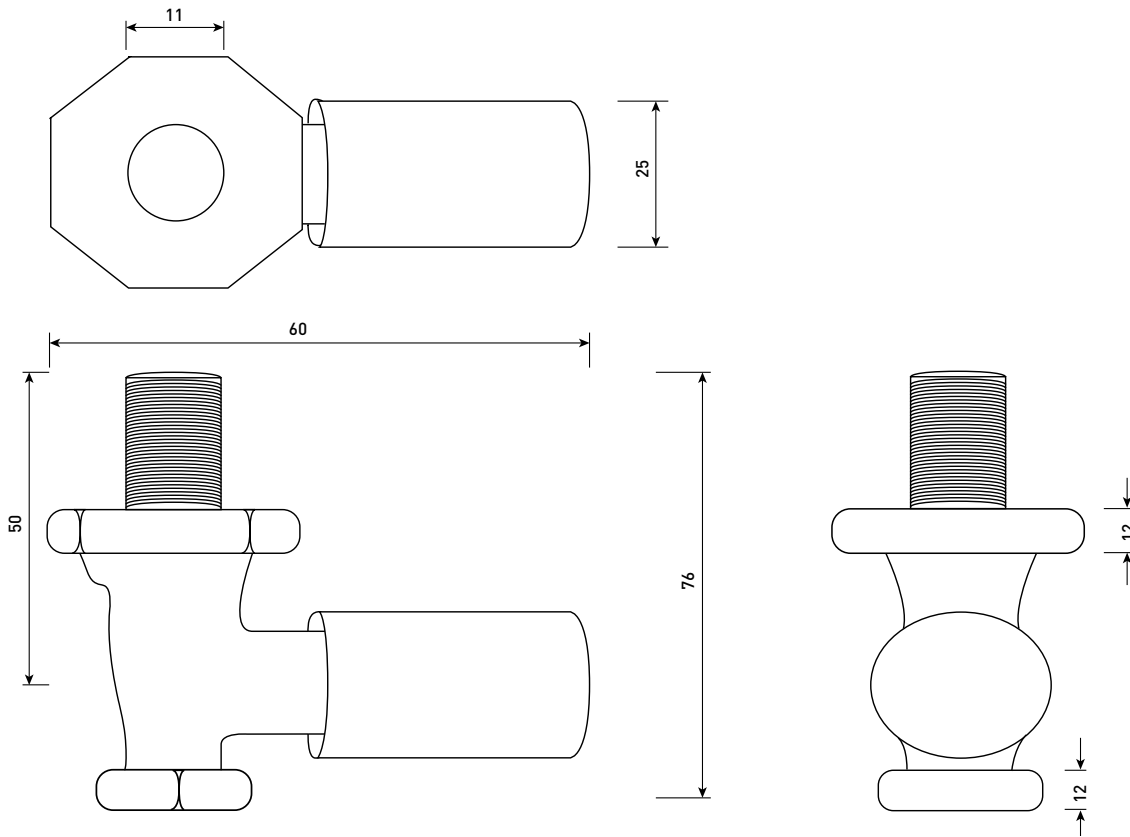

Phoenix

DESIGNED FOR YOU

Technical Data Sheet

Range: Radiator Valves

Type: Minimalistic Straight Radiator Valves

Code: VA002

Version/Date: v2 07/19

Information:

Notes: Drawings may not be to scale. All dimensions in mm unless otherwise stated. Information correct at time of printing but subject to change at any time.