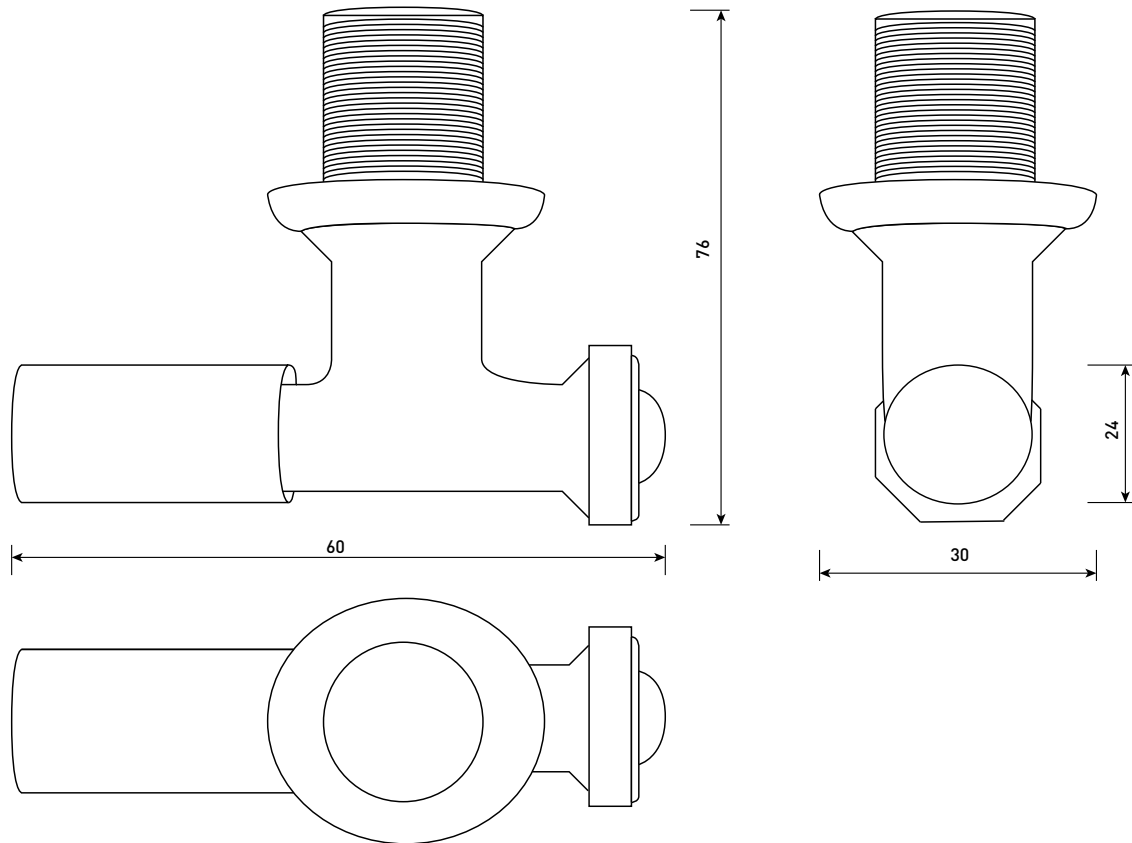

Phoenix

DESIGNED FOR YOU

Technical Data Sheet

Range: Radiator Valves

Type: Minimalistic Angled Radiator Valves

Code: VA001

Version/Date: v2 07/19

Information:

Notes: Drawings may not be to scale. All dimensions in mm unless otherwise stated. Information correct at time of printing but subject to change at any time.