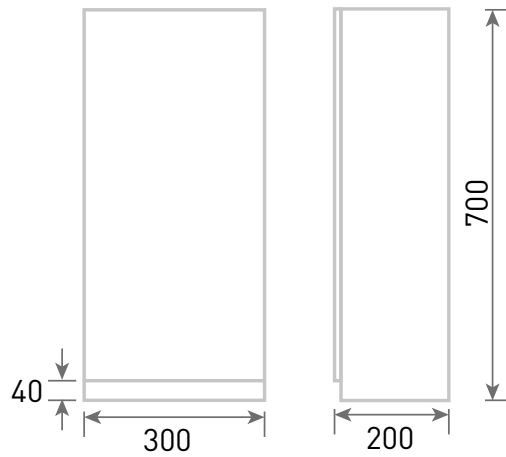

Range: Furniture

Type: Lune Semi Column

Code: U040180 U040280 U040380 U040480 U040580 U040780

Version/Date: v2 02/21

Information:
Glass Shelf

Guarantee/Aftercare: During installation extra care must be taken to avoid damaging the fittings. We provide a guarantee against faulty manufacture or materials (excluding serviceable parts), providing they have been installed, cared for and used in accordance with our instructions and good plumbing practice.