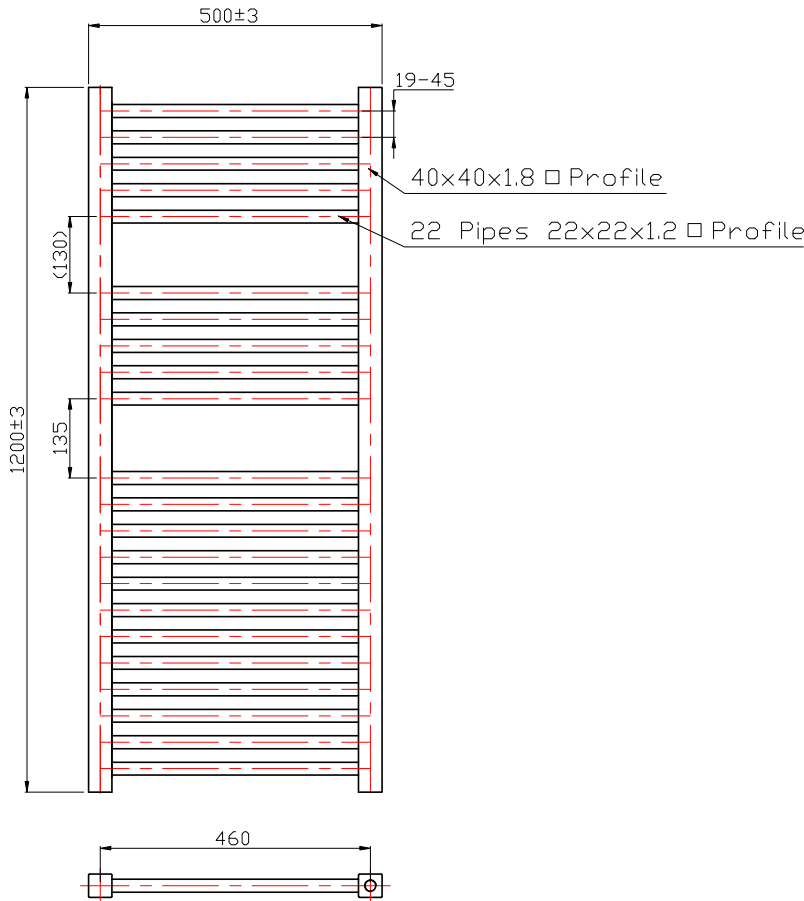

Range: Radiators

Type: Arno

Code: TR134 TR135 TR104 TR105 TR106

Version/Date: v3 03/21

1200 x 500 Image Shown

This product is designed as a warmer of dry towels. Placing wet towels or garments on this product may result in the deterioration of the surface finish.

Height	Width	Pipe Centres	Wall to Pipe Centres	Watts	BTU's	Code
1200	500	460	60	575	1961	TR134
1200	500	460	60	670	2288	TR135 TR104 TR105 TR106

**Guarantee/Aftercare:** During installation extra care must be taken to avoid damaging the fittings. We provide a guarantee against faulty manufacture or materials (excluding serviceable parts), providing they have been installed, cared for and used in accordance with our instructions and good plumbing practice. All products installed in a commercial environment carry a 12 month guarantee. We cannot be held responsible for the use of incorrect dimensions shown for first fix without the actual products on site. All dimensions stated are nominal and are subject to manufacturing tolerances.