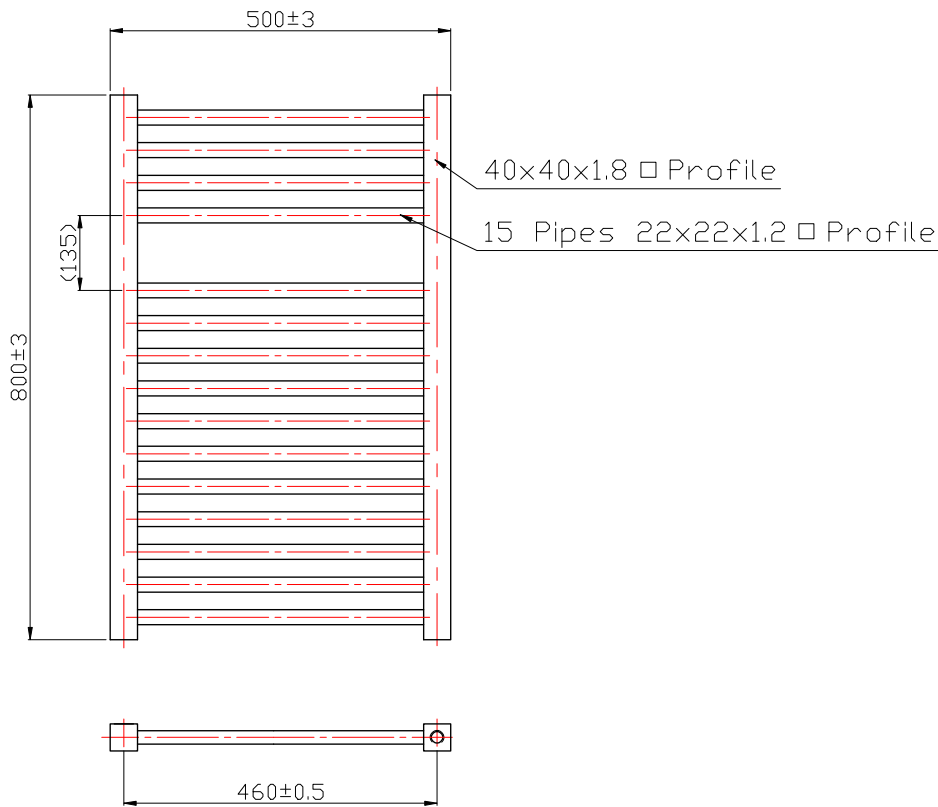

Range: Radiators
 Type: Arno
 Code: TR132 TR133 TR096 TR097 TR098
 Version/Date: v3 03/21

1200 x 500 Image Shown

This product is designed as a warmer of dry towels. Placing wet towels or garments on this product may result in the deterioration of the surface finish.

Height	Width	Pipe Centres	Wall to Pipe Centres	Watts	BTU's	Code
800	500	460	60	372	1269	TR132
800	500	460	60	470	1607	TR133 TR096 TR097 TR098

Guarantee/Aftercare: During installation extra care must be taken to avoid damaging the fittings. We provide a guarantee against faulty manufacture or materials (excluding serviceable parts), providing they have been installed, cared for and used in accordance with our instructions and good plumbing practice. All products installed in a commercial environment carry a 12 month guarantee. We cannot be held responsible for the use of incorrect dimensions shown for first fix without the actual products on site. All dimensions stated are nominal and are subject to manufacturing tolerances.

Finishes:

Notes: Drawings may not be to scale. All dimensions in mm unless otherwise stated. Information correct at time of printing but subject to change at any time.