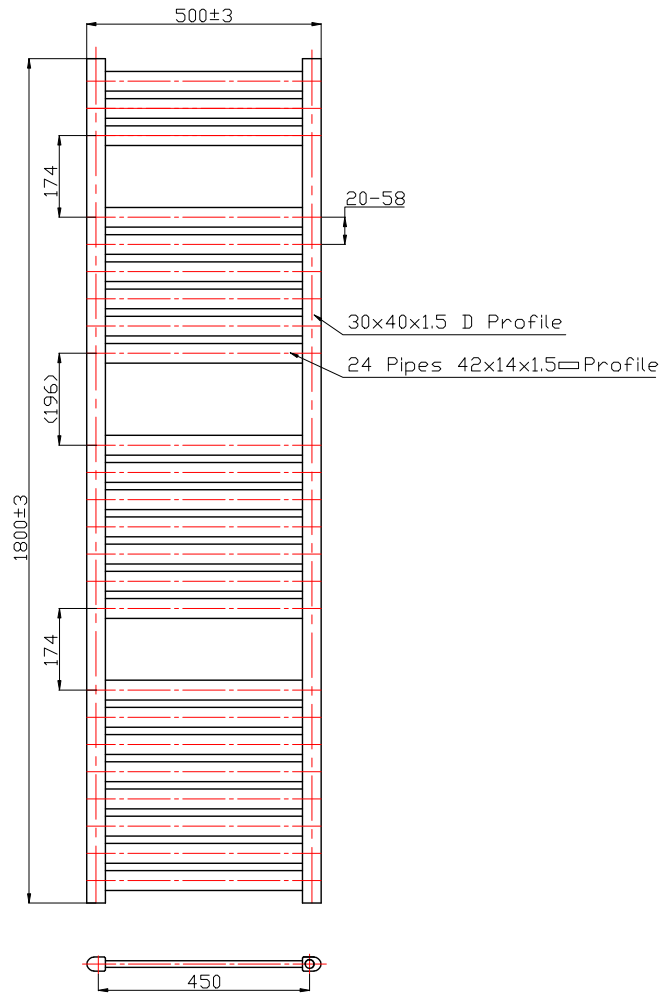

Range: Radiators
 Type: Konnex
 Code: TR029 TR030 TR031 TR032 TR090
 Version/Date: v1 03/21

1200 x 500 Image Shown

This product is designed as a warmer of dry towels. Placing wet towels or garments on this product may result in the deterioration of the surface finish.

Height	Width	Pipe Centres	Wall to Pipe Centres	Watts	BTU's	Code
1800	500	450	65-85	705	2404	TR029
1800	500	450	65-85	892	3044	TR030 TR031 TR032 TR090

Finishes: