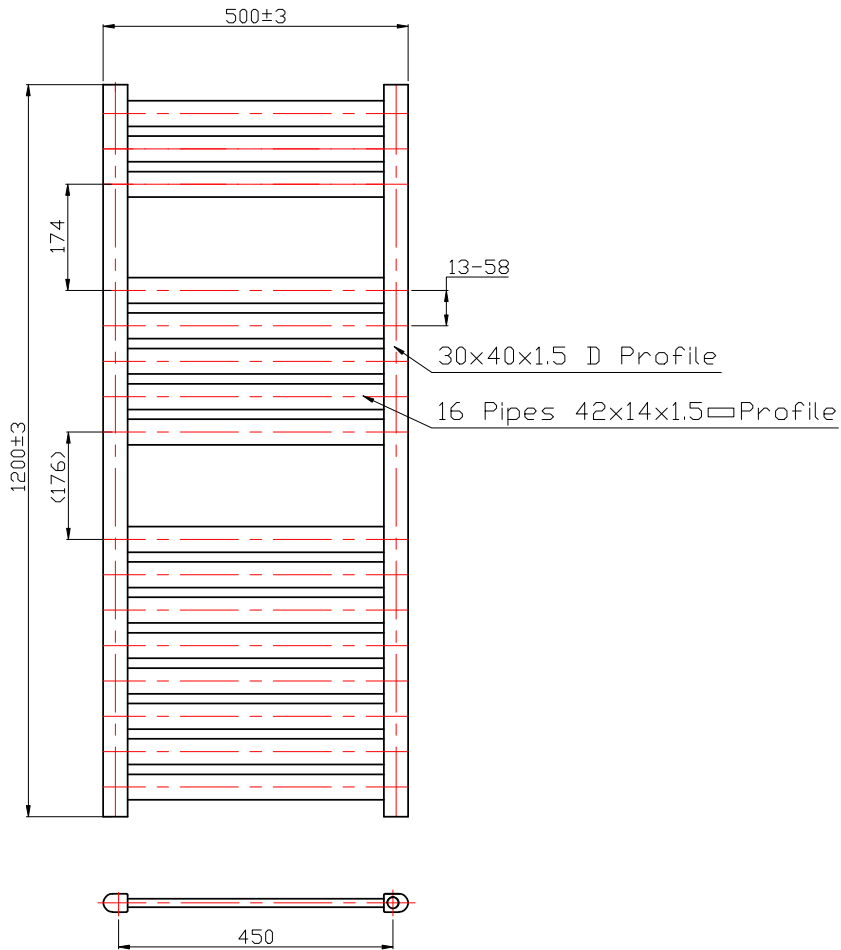

Range: Radiators

Type: Konnex

Code: TR025 TR026 TR027 TR028 TR074

Version/Date: v1 03/21

1200 x 500 Image Shown

This product is designed as a warmer of dry towels. Placing wet towels or garments on this product may result in the deterioration of the surface finish.

Height	Width	Pipe Centres	Wall to Pipe Centres	Watts	BTU's	Code
1200	500	450	65-85	485	1657	TR025
1200	500	450	65-85	614	2097	TR026 TR027 TR028 TR074

Finishes:

Chrome

Anthracite

Matt Grey

Stone Matt

Matt Black