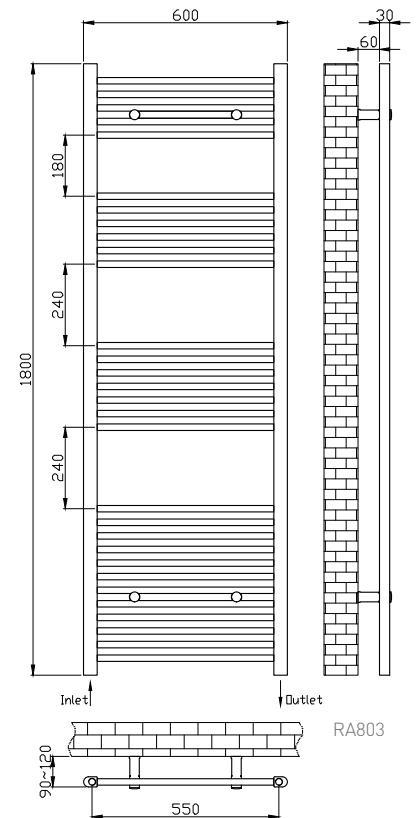

RA803

RA801 & RA701 are manufactured to EN442 and conform to standard ISO9001

Guarantee/Aftercare: During installation extra care must be taken to avoid damaging the fittings. We provide a guarantee against faulty manufacture or materials (excluding serviceable parts), providing they have been installed, cared for and used in accordance with our instructions and good plumbing practice. All products installed in a commercial environment carry a 12 month guarantee. We cannot be held responsible for the use of incorrect dimensions shown for first fix without the actual products on site. All dimensions stated are nominal and are subject to manufacturing tolerances.

Finishes:

White

Phoenix Whirlpools Ltd. Unit 8, Leeds 27 Industrial Estate, Bruntcliffe Ave. Morley, Leeds LS27 0LL

Tel: 0113 201 2260 Email: sales@phoenix-uk.com Web: www.phoenix-uk.com