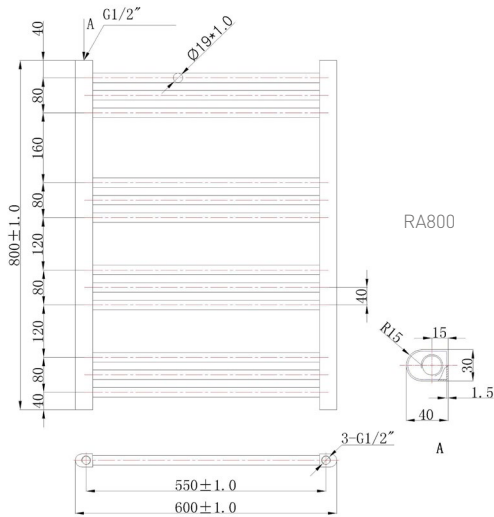

1500 x 400 Image Shown

White:						
Height	Width	Pipe Centres	Wall to Pipe Centres	Output Watt	BTU's	Product Code
800	600	550	75	462	1575	RA800
1200	600	550	75	788	2688	RA801
1500	600	550	75	911	3109	RA802
1800	600	550	75	1102	3760	RA803