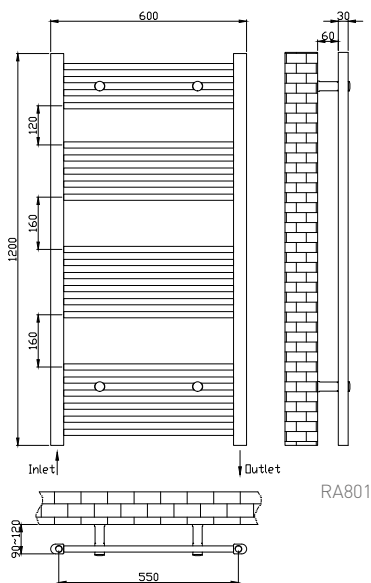

1500 x 400 Image Shown

White:						
Height	Width	Pipe Centres	Wall to Pipe Centres	Output Watt	BTU's	Product Code
800	600	550	75	462	1575	RA800
1200	600	550	75	788	2688	RA801
1500	600	550	75	911	3109	RA802
1800	600	550	75	1102	3760	RA803