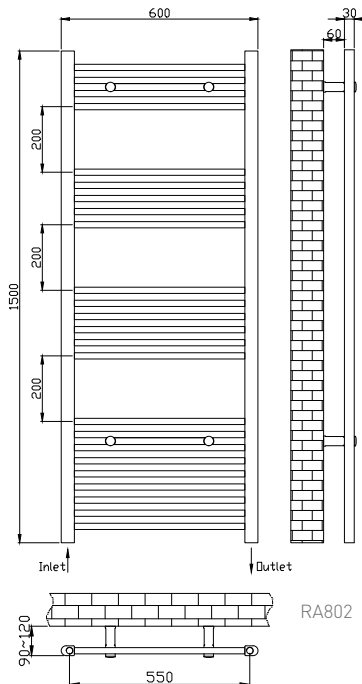

Range: Radiators
Type: Flavia Straight - White
Code: RA800 RA801 RA802 RA803
Version/Date: v5 03/21

This product is designed as a warmer of dry towels. Placing wet towels or garments on this product may result in the deterioration of the surface finish.

White:						
Height	Width	Pipe Centres	Wall to Pipe Centres	Output Watt	BTU's	Product Code
800	600	550	75	462	1575	RA800
1200	600	550	75	788	2688	RA801
1500	600	550	75	911	3109	RA802
1800	600	550	75	1102	3760	RA803

RA802

RA801 & RA701 are manufactured to EN442 and conform to standard ISO9001

Guarantee/Aftercare: During installation extra care must be taken to avoid damaging the fittings. We provide a guarantee against faulty manufacture or materials (excluding serviceable parts), providing they have been installed, cared for and used in accordance with our instructions and good plumbing practice. All products installed in a commercial environment carry a 12 month guarantee. We cannot be held responsible for the use of incorrect dimensions shown for first fix without the actual products on site. All dimensions stated are nominal and are subject to manufacturing tolerances.

Finishes:

White

Phoenix Whirlpools Ltd. Unit 8, Leeds 27 Industrial Estate, Bruntcliffe Ave. Morley, Leeds LS27 0LL

Tel: 0113 201 2260 Email: sales@phoenix-uk.com Web: www.phoenix-uk.com