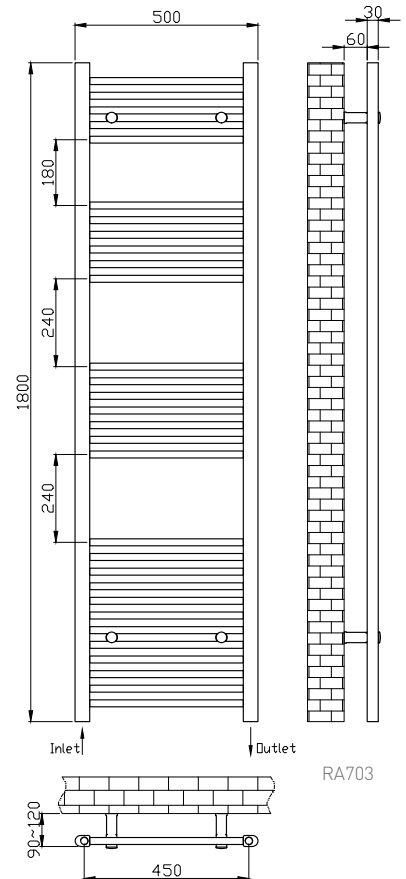

1500 x 400 Image Shown

White:						
Height	Width	Pipe Centres	Wall to Pipe Centres	Output Watt	BTU's	Product Code
800	500	450	75	406	1385	RA700
1200	500	450	75	660	2252	RA701
1500	500	450	75	774	2642	RA702
1800	500	450	75	943	3218	RA703