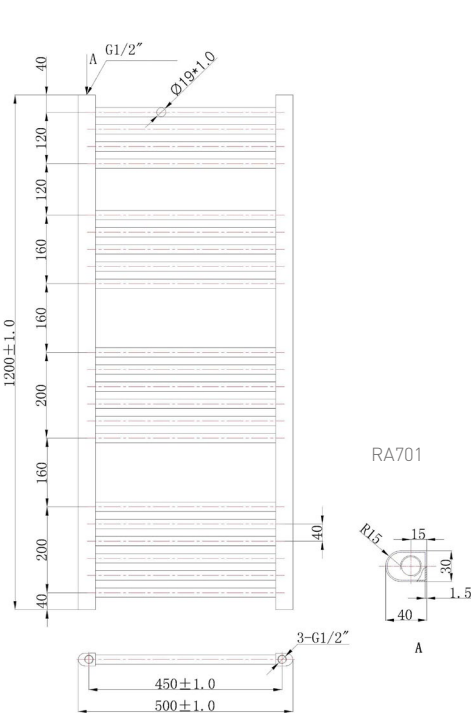

1500 x 400 Image Shown

White:						
Height	Width	Pipe Centres	Wall to Pipe Centres	Output Watt	BTU's	Product Code
800	500	450	75	406	1385	RA700
1200	500	450	75	660	2252	RA701
1500	500	450	75	774	2642	RA702
1800	500	450	75	943	3218	RA703