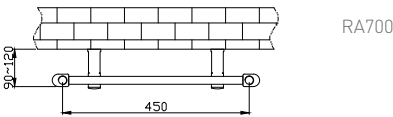

1500 x 400 Image Shown

White:						
Height	Width	Pipe Centres	Wall to Pipe Centres	Output Watt	BTU's	Product Code
800	500	450	75	406	1385	RA700
1200	500	450	75	660	2252	RA701
1500	500	450	75	774	2642	RA702
1800	500	450	75	943	3218	RA703