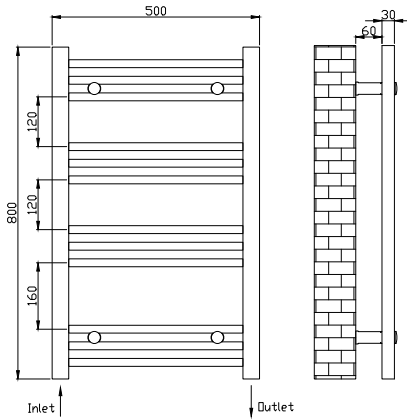

Range: Radiators  
Type: Flavia Straight - White  
Code: RA700 RA701 RA702 RA703  
Version/Date: v5 03/21

This product is designed as a warmer of dry towels. Placing wet towels or garments on this product may result in the deterioration of the surface finish.

1500 x 400 Image Shown

White:						
Height	Width	Pipe Centres	Wall to Pipe Centres	Output Watt	BTU's	Product Code
800	500	450	75	406	1385	RA700
1200	500	450	75	660	2252	RA701
1500	500	450	75	774	2642	RA702
1800	500	450	75	943	3218	RA703