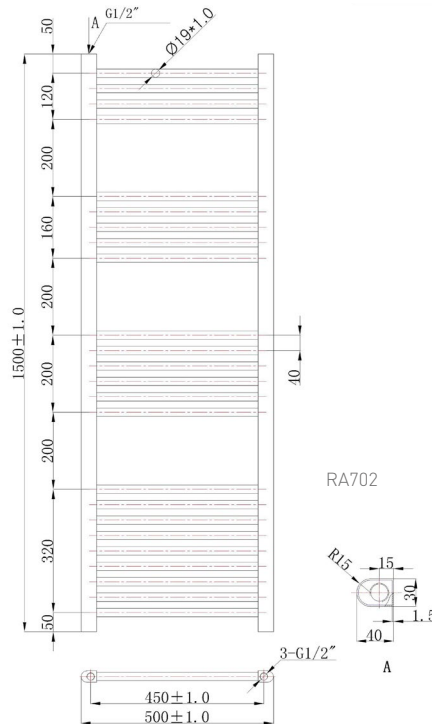

1500 x 400 Image Shown

White:						
Height	Width	Pipe Centres	Wall to Pipe Centres	Output Watt	BTU's	Product Code
800	500	450	75	406	1385	RA700
1200	500	450	75	660	2252	RA701
1500	500	450	75	774	2642	RA702
1800	500	450	75	943	3218	RA703