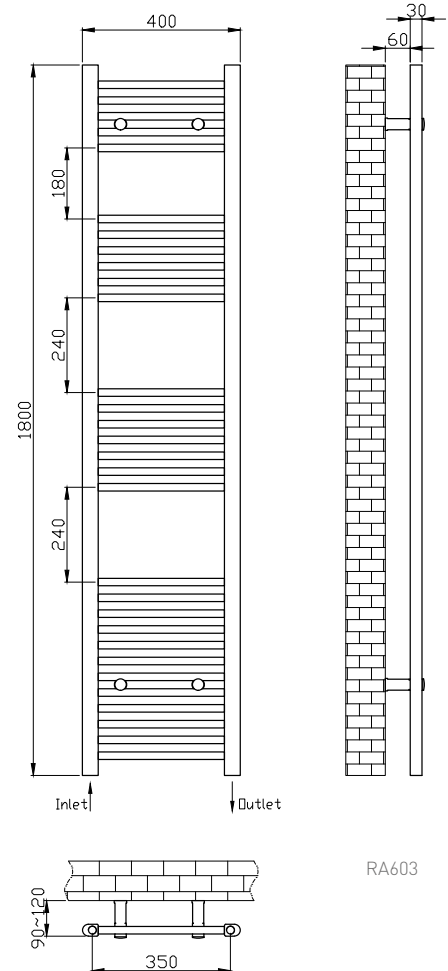

RA603

Guarantee/Aftercare: During installation extra care must be taken to avoid damaging the fittings. We provide a guarantee against faulty manufacture or materials (excluding serviceable parts), providing they have been installed, cared for and used in accordance with our instructions and good plumbing practice. All products installed in a commercial environment carry a 12 month guarantee. We cannot be held responsible for the use of incorrect dimensions shown for first fix without the actual products on site. All dimensions stated are nominal and are subject to manufacturing tolerances.

Finishes:

White