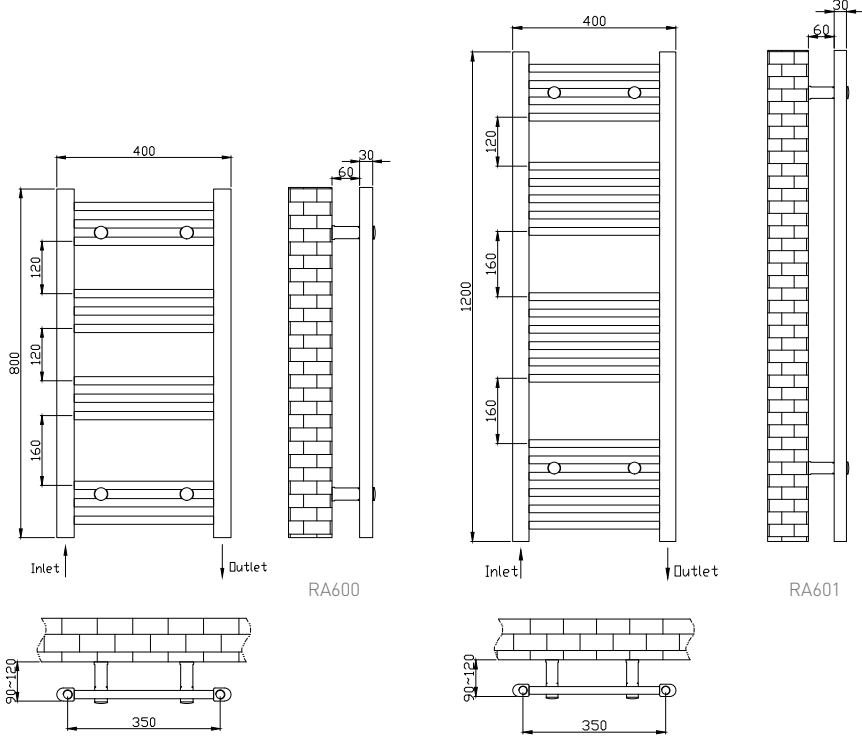

Range: Radiators  
Type: Flavia Straight - White  
Code: RA600 RA601 RA602 RA603  
Version/Date: v4 03/21

RA600

RA601

This product is designed as a warmer of dry towels. Placing wet towels or garments on this product may result in the deterioration of the surface finish.