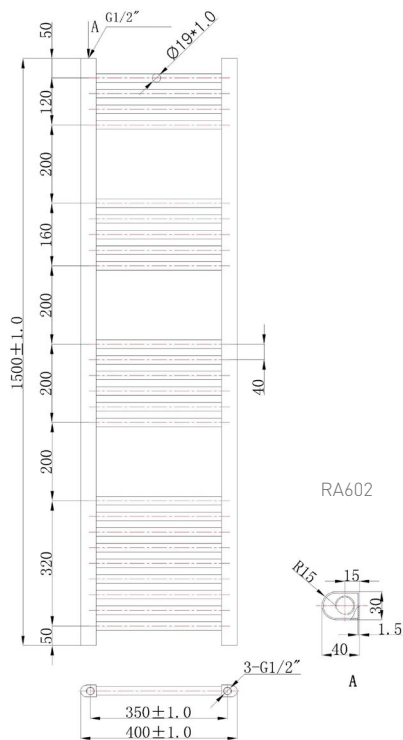

Range: Radiators
Type: Flavia Straight - White
Code: RA600 RA601 RA602 RA603
Version/Date: v4 03/21

This product is designed as a warmer of dry towels. Placing wet towels or garments on this product may result in the deterioration of the surface finish.

RA602

Guarantee/Aftercare: During installation extra care must be taken to avoid damaging the fittings. We provide a guarantee against faulty manufacture or materials (excluding serviceable parts), providing they have been installed, cared for and used in accordance with our instructions and good plumbing practice. All products installed in a commercial environment carry a 12 month guarantee. We cannot be held responsible for the use of incorrect dimensions shown for first fix without the actual products on site. All dimensions stated are nominal and are subject to manufacturing tolerances.

Finishes:

White